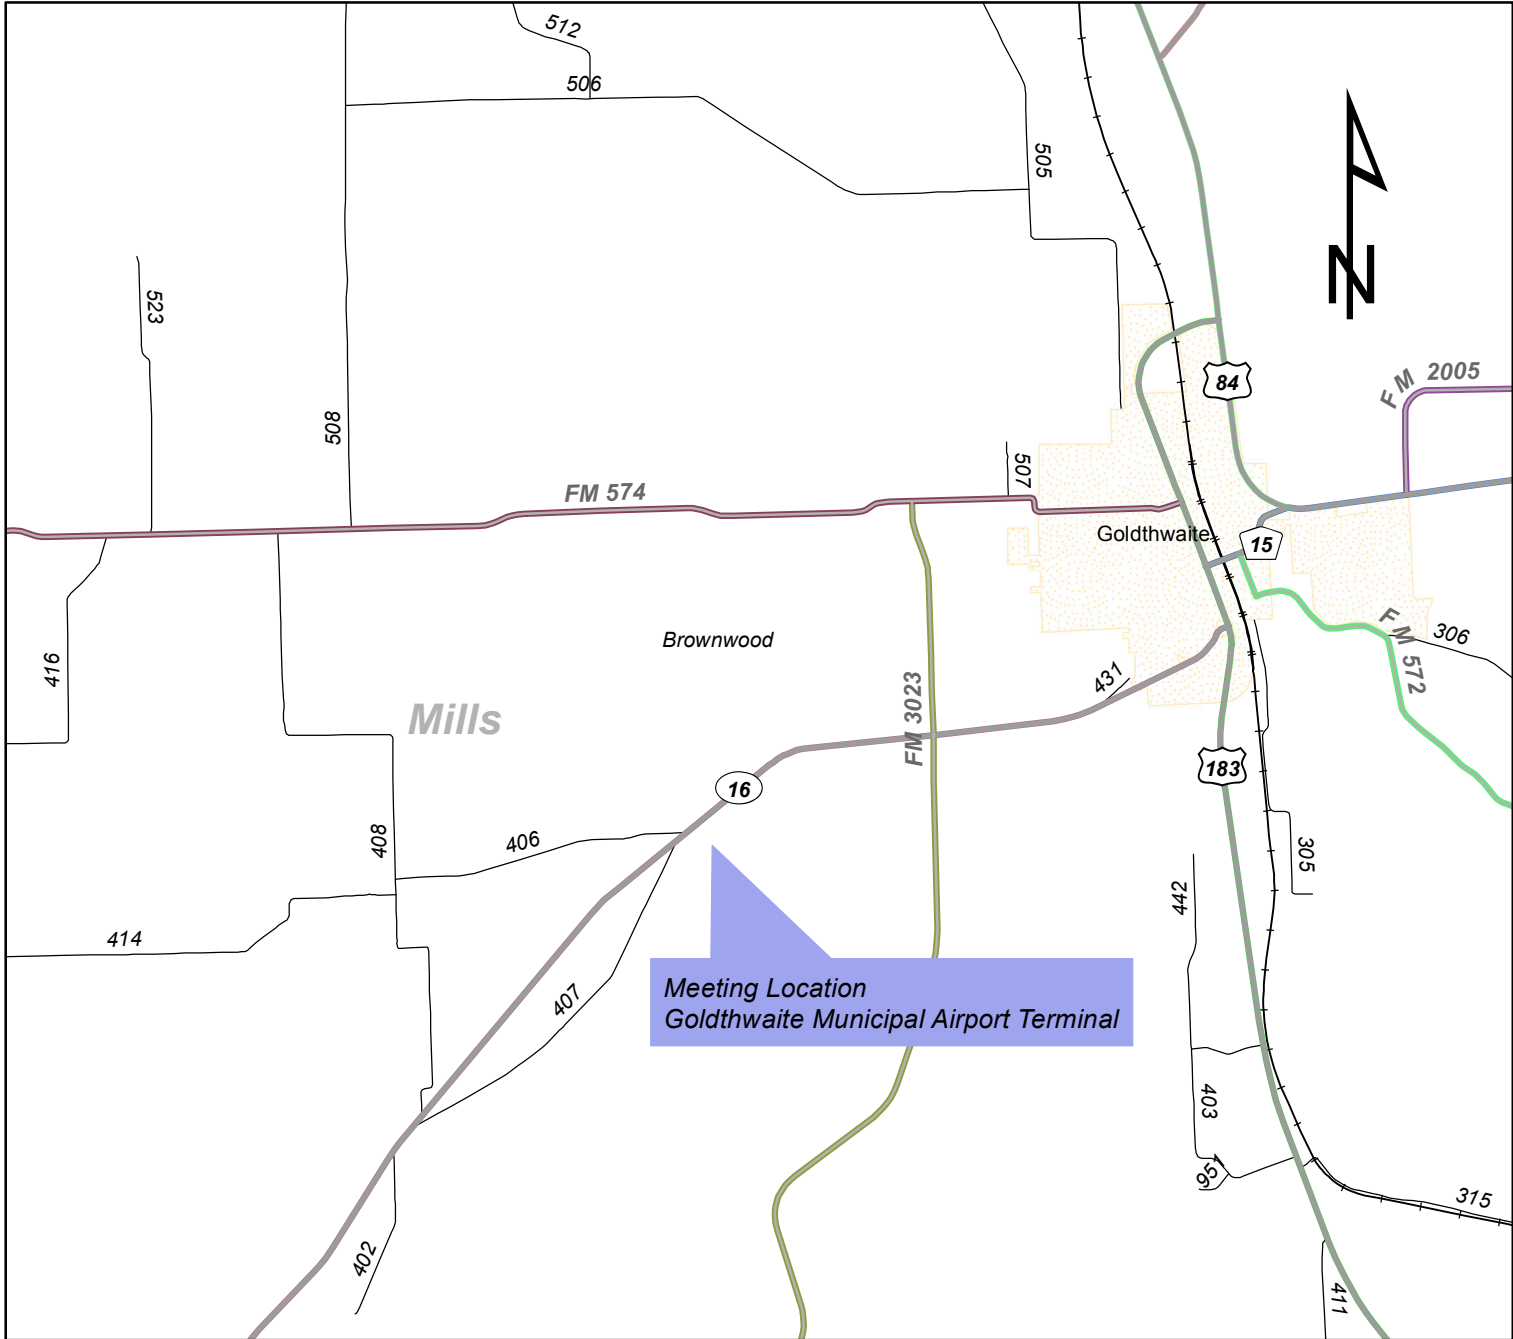

**FM 45 Open House Meeting Map**  
**Tuesday, June 17, 2014**  
**5:00 PM - 7:00 PM**  
**Goldthwaite Municipal Airport Terminal**  
**265 SH 16 South, Goldthwaite, Texas**

**Legend**

**TXDOT On System Roads**

- All Other
- Interstate Highway
- US Highway
- State Highway
- State Loop