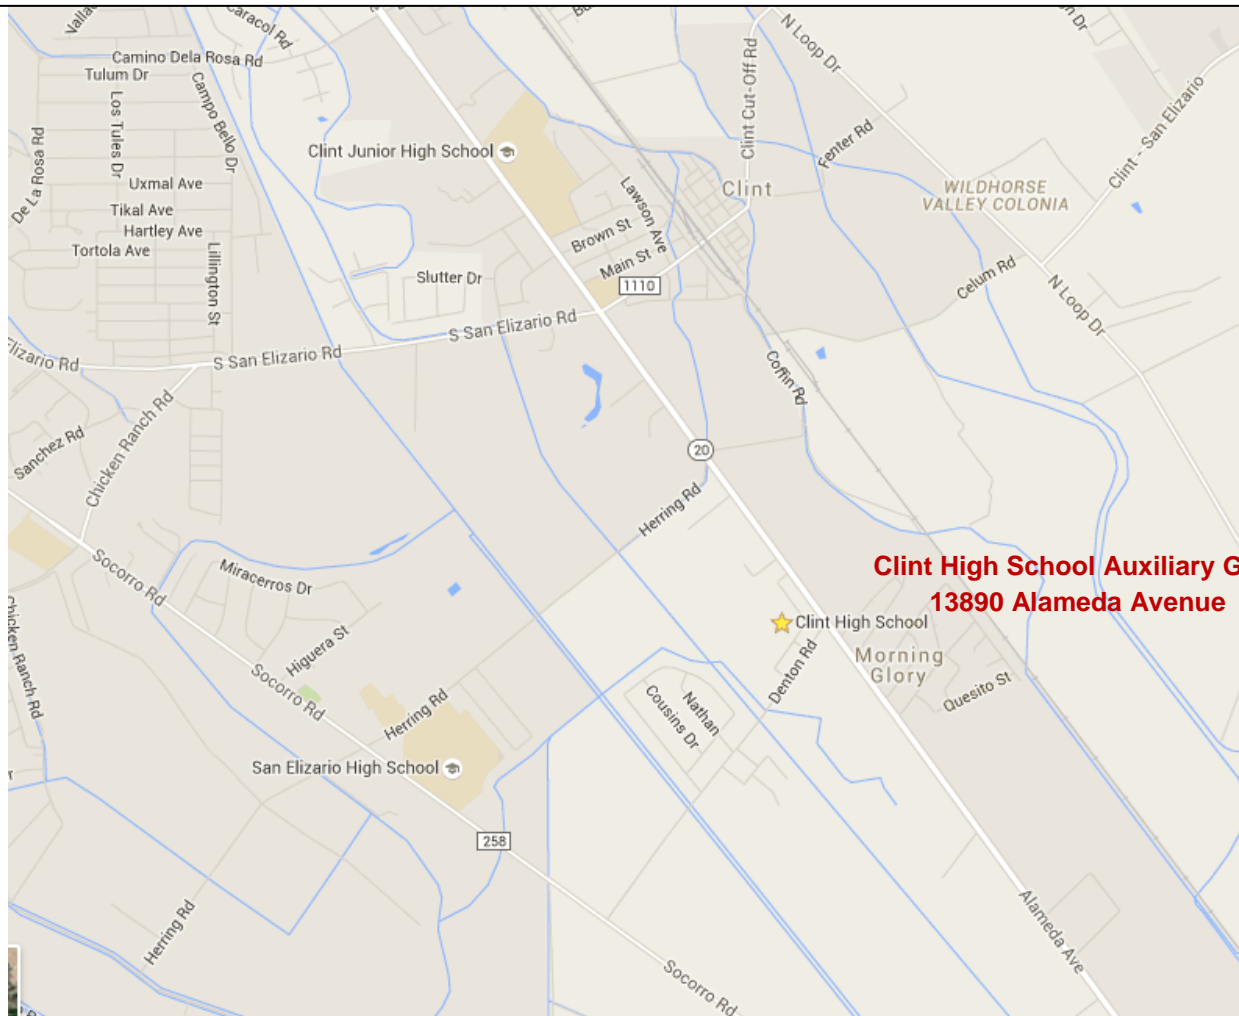

**FM 1110 PUBLIC MEETING MAP**

**Tuesday, May 3, 2016**

Public Meeting, 5-7 p.m.

Clint High School Auxiliary Gym

13890 Alameda Avenue

Clint, TX 79836

**Clint High School Auxiliary Gym  
13890 Alameda Avenue**