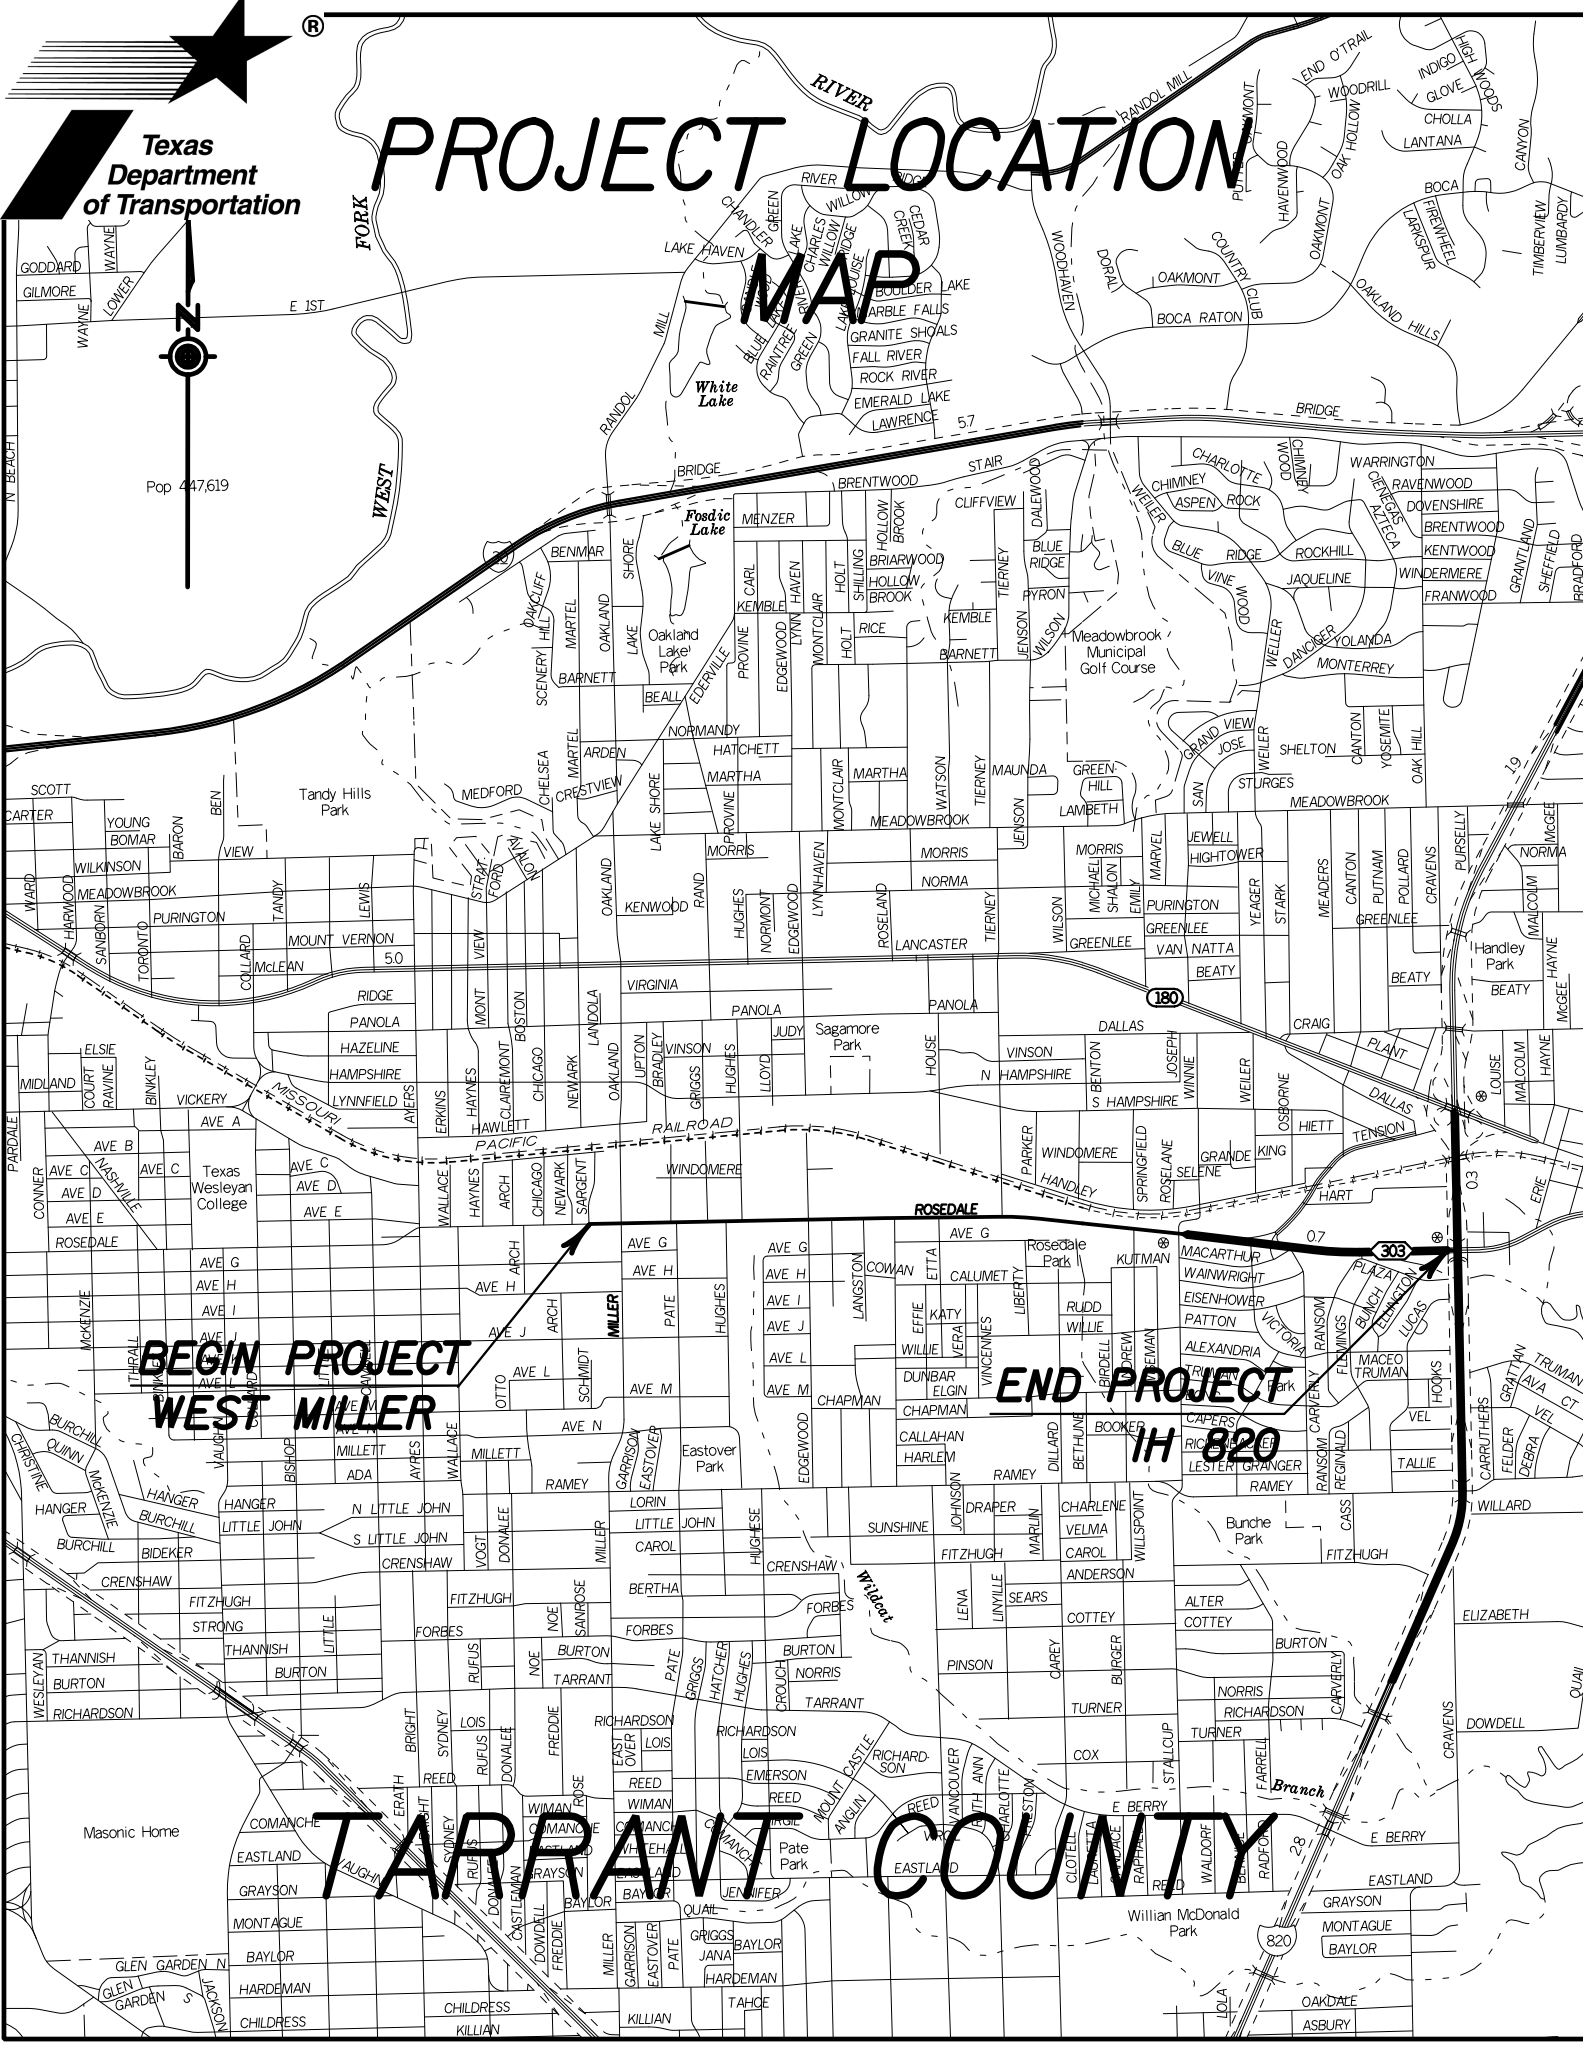

# PROJECT LOCATION MAP

Pop 447,619

**BEGIN PROJECT  
WEST MILLER**

**END PROJECT  
IH 820**

# TARRANT COUNTY