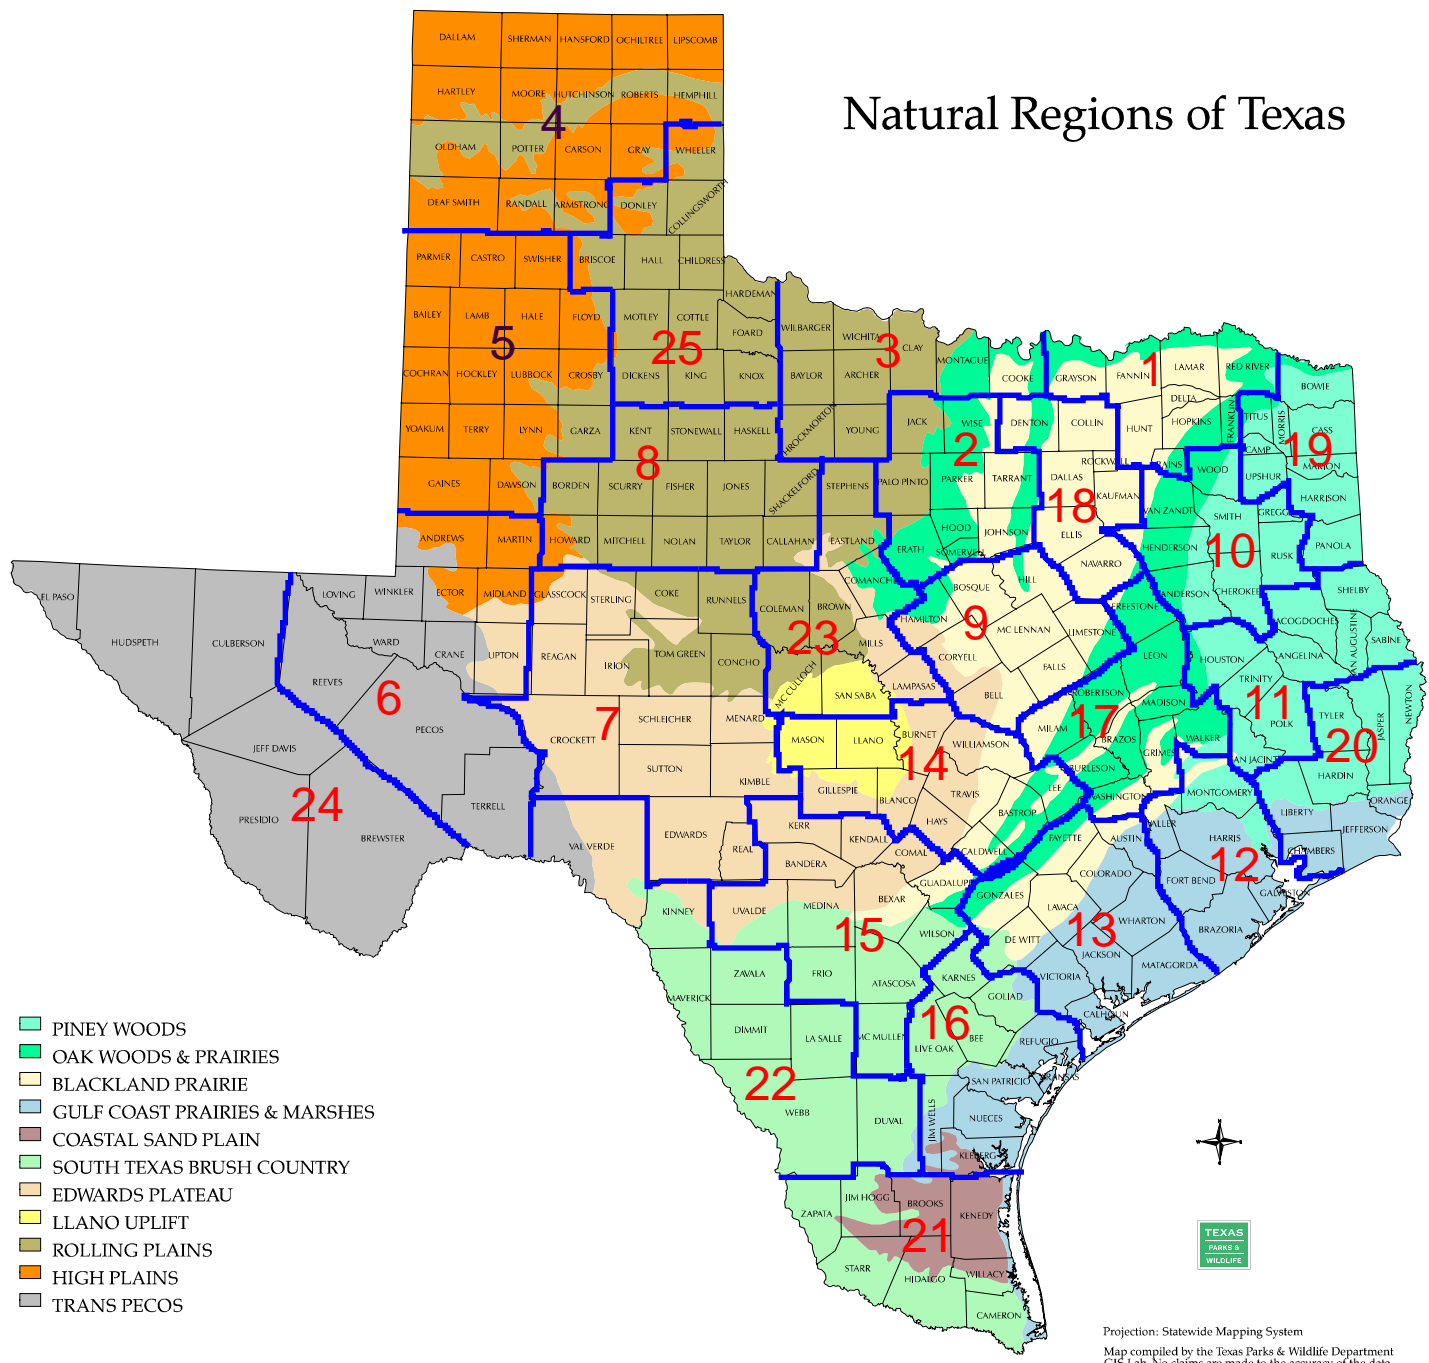

Natural Regions of Texas