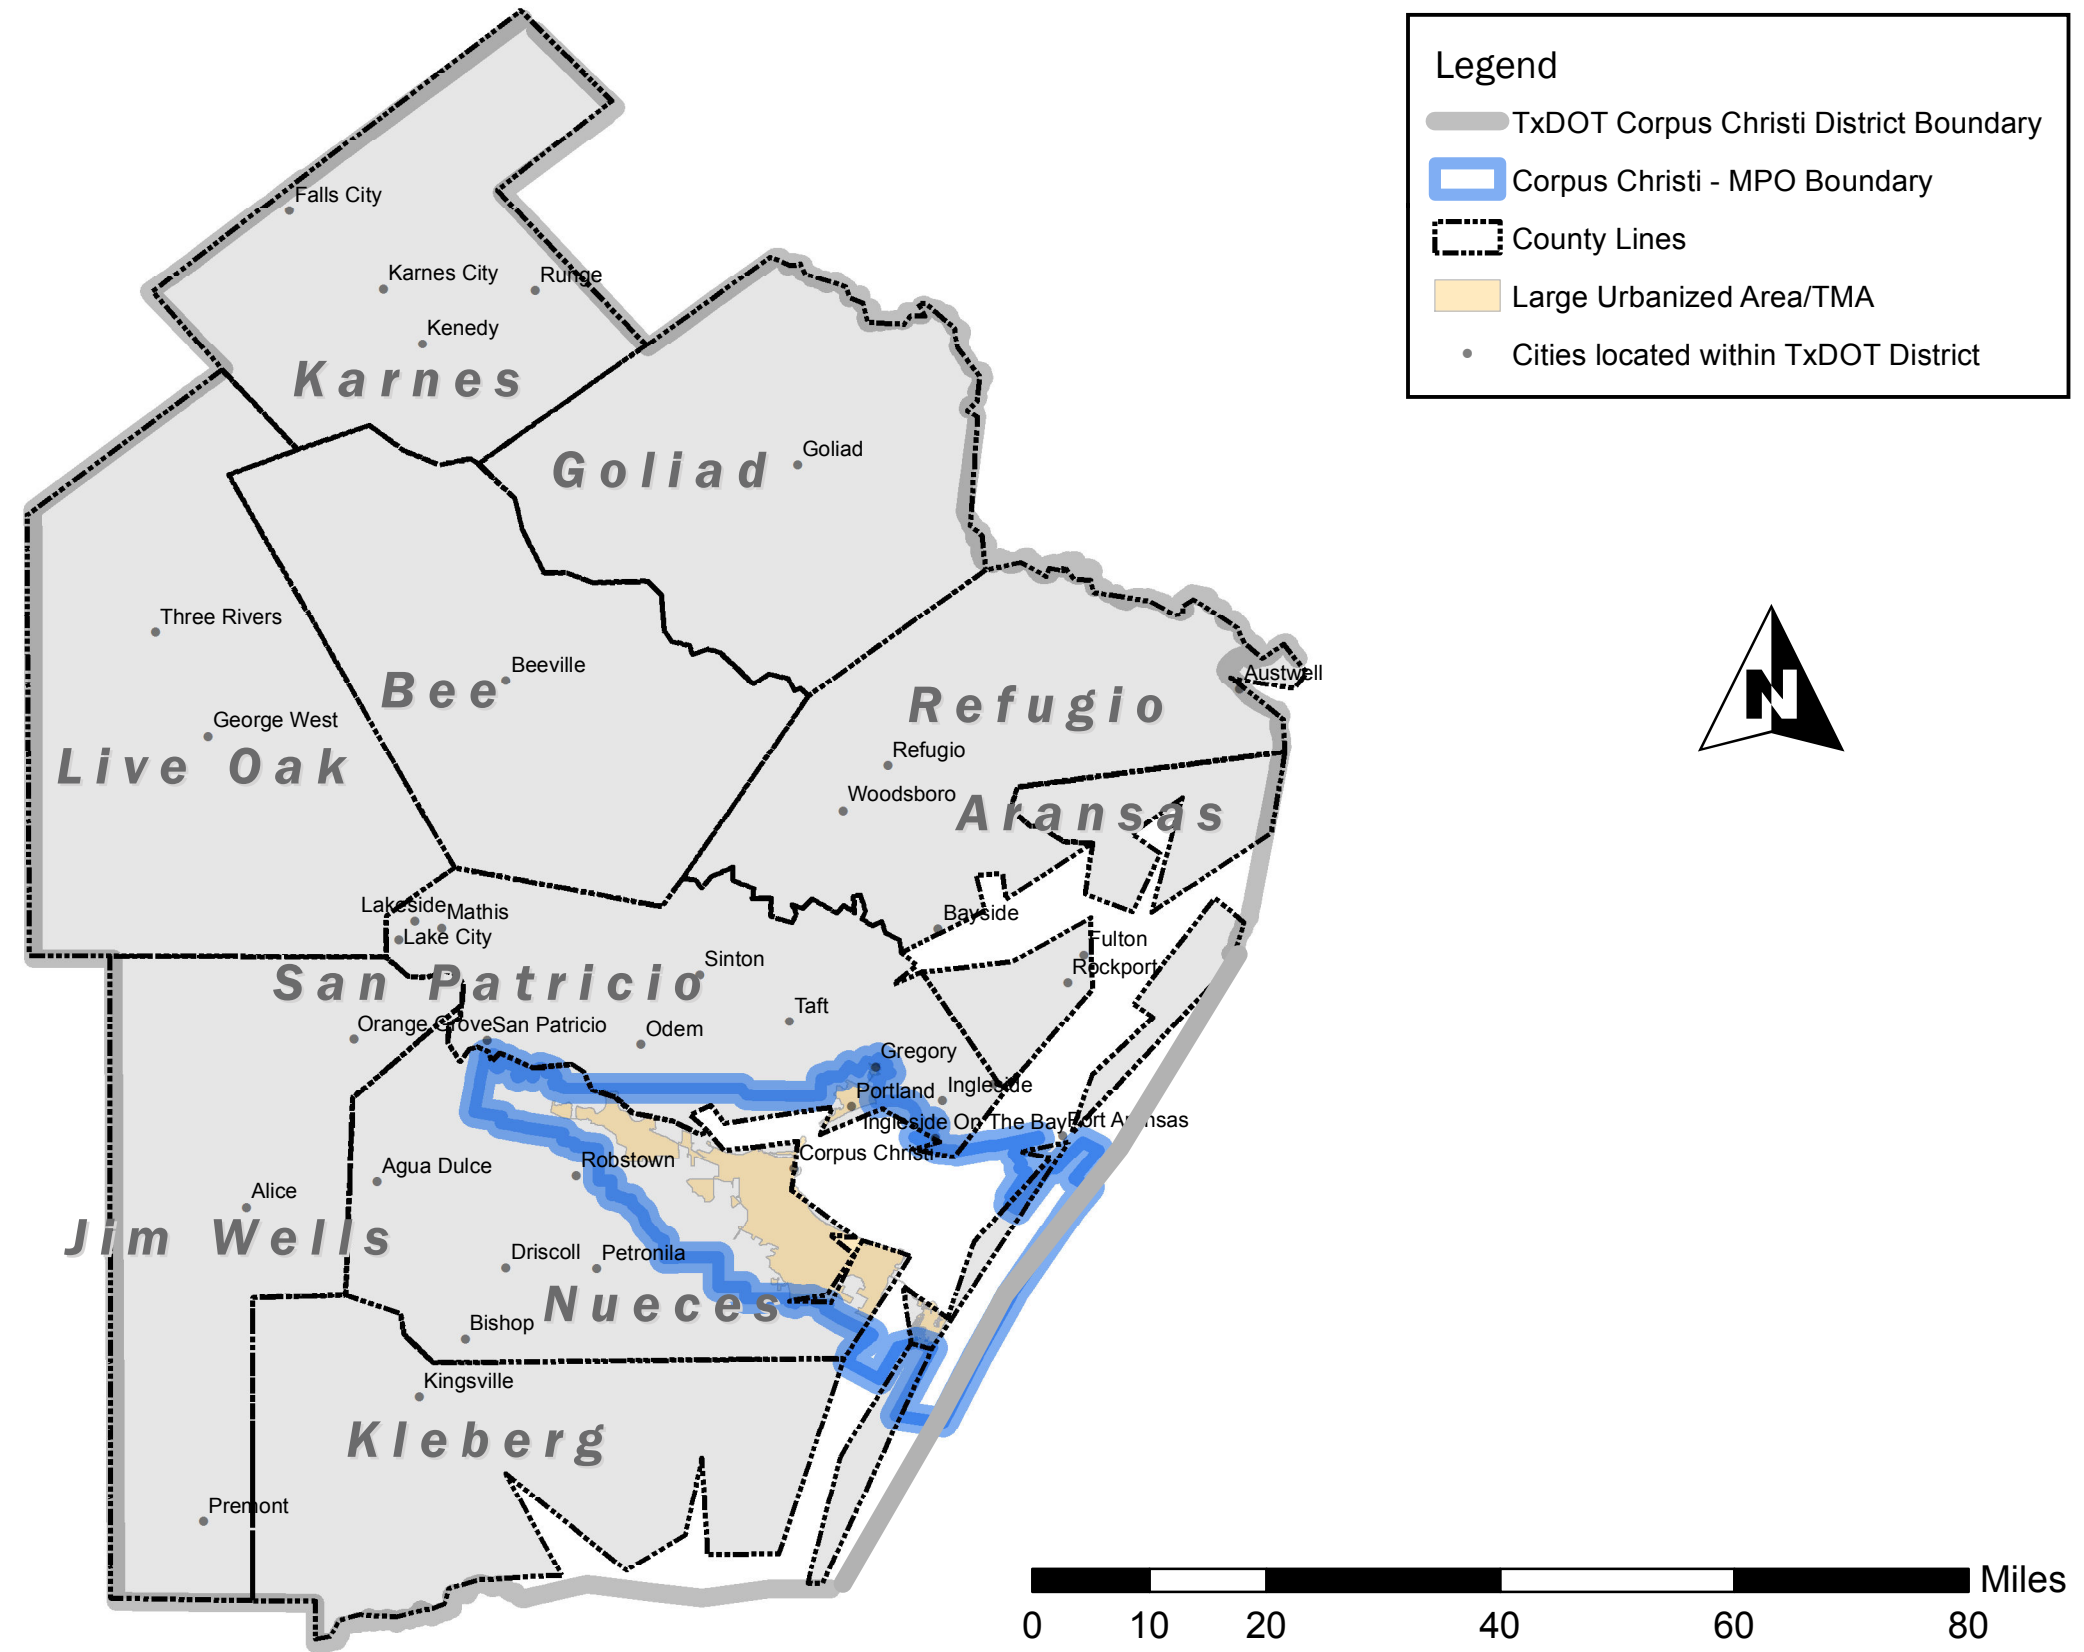

TxDOT Corpus Christi District Urbanized Areas and Cities

Legend

- TxDOT Corpus Christi District Boundary
- Corpus Christi - MPO Boundary
- County Lines
- Large Urbanized Area/TMA
- Cities located within TxDOT District

Scale

For U.S. Census Information, visit: http://www.fhwa.dot.gov/planning/census_issues/urbanized_areas_and_mpo_tma/geographic_resources/
<http://www.census.gov/geo/maps-data/maps/2010ua.html>