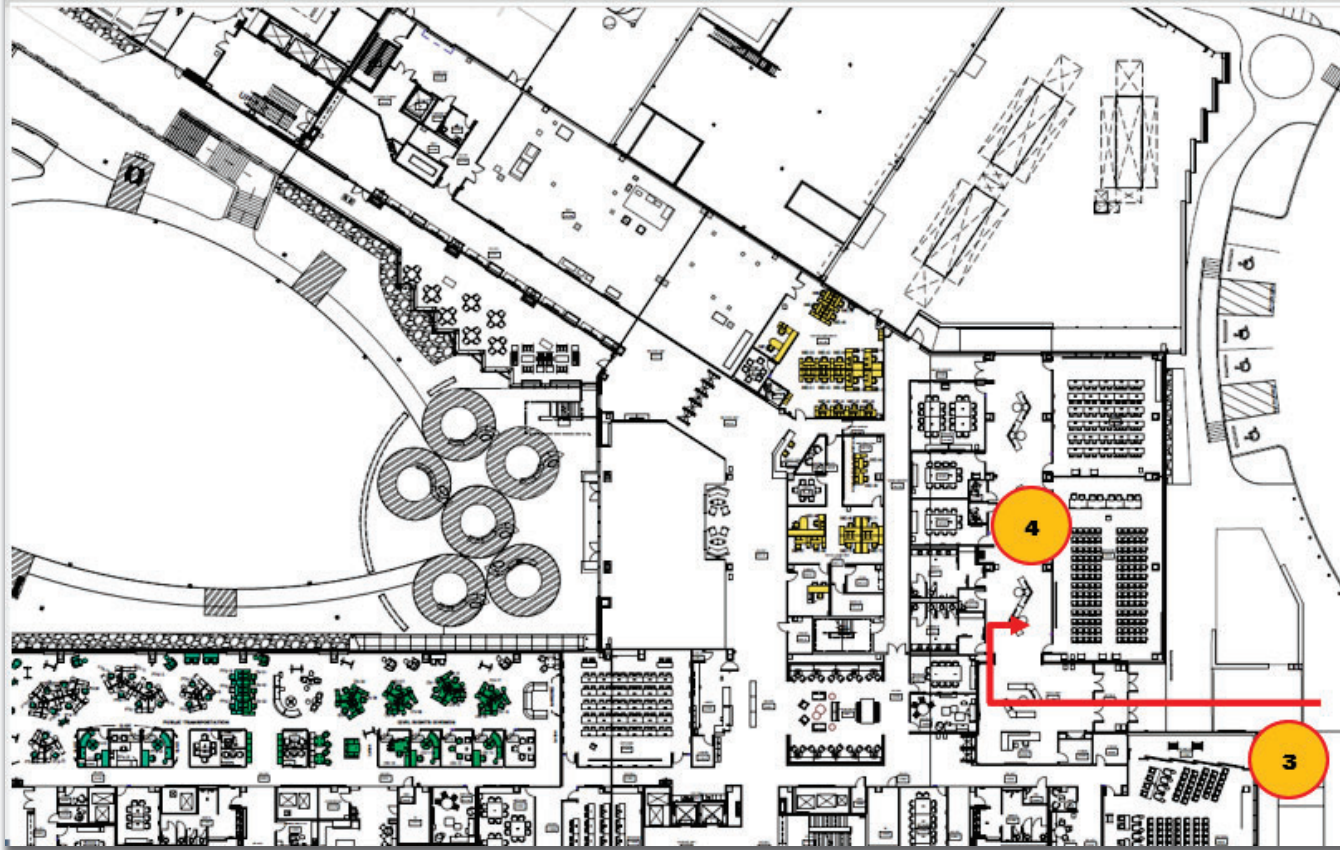

### Accessing Stassney Campus & Parking: Surface Visitor Parking

The Stassney Campus is located at 6230 E Stassney Lane

- 1** Enter on the Stassney Lane entrance by turning right at the stop lights.
- 2** Take your first left and park in the outer loop of the surface visitor parking lot.
- 2a** ADA parking is available near the main office building for those with an issued placard.

## Letting Information

From the visitor parking lot, you will enter the main office building. There will be staff to direct you to the correct location.

### Entry and Starting Meeting Room Location (L1)

3

Enter the Main Office Building through the main entrance off the visitor parking lot.

4

Once in the Visitor's Lobby, following the signage and proceed to room [REDACTED].