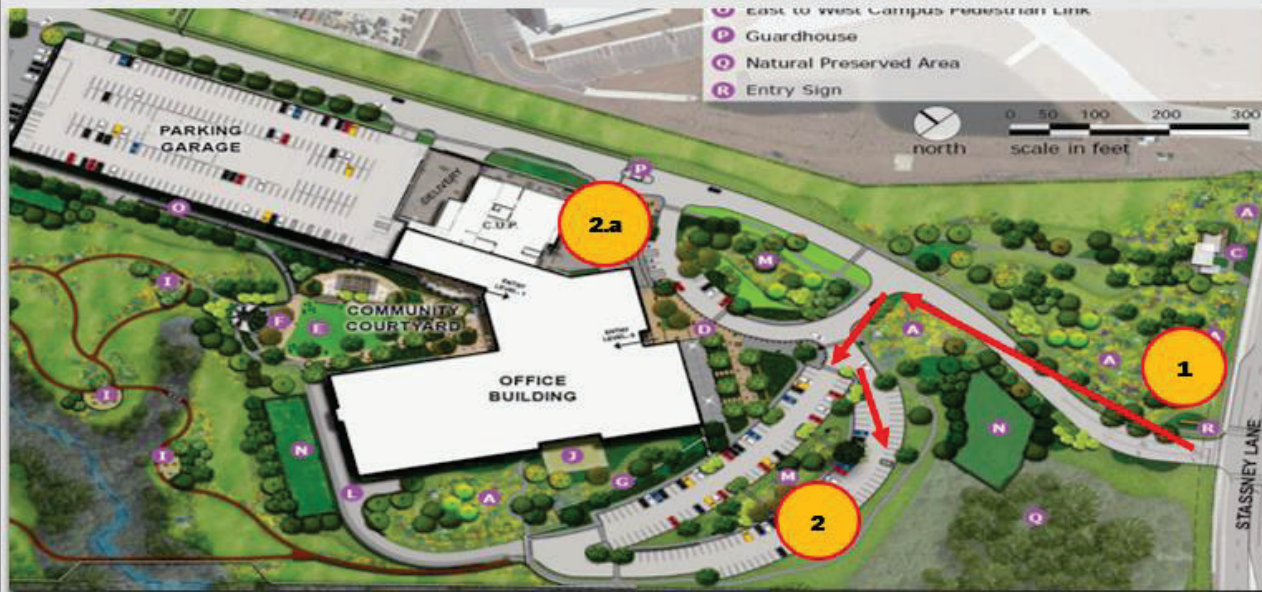

## Letting Information

Where do I drop off my proposal? (due no later than Noon on the Letting Day)

The letting box located at the Stassney Campus main office building vestibule.

What is the physical address for Stassney Campus?

6230 E Stassney Ln, Austin, TX, 78744.

Where do I park once I arrive?

To access campus, enter from the Stassney Lane entrance (turn right at the stop lights) and park in the visitor parking lot.

### Accessing Stassney Campus & Parking: Surface Visitor Parking

The Stassney Campus is located at 6230 E Stassney Lane

- 1** Enter on the Stassney Lane entrance by turning right at the stop lights.
- 2** Take your first left and park in the outer loop of the surface visitor parking lot.
- 2a** ADA parking is available near the main office building for those with an issued placard.

## Letting Information

From the visitor parking lot, you will enter the main office building. There will be staff to direct you to the correct location.