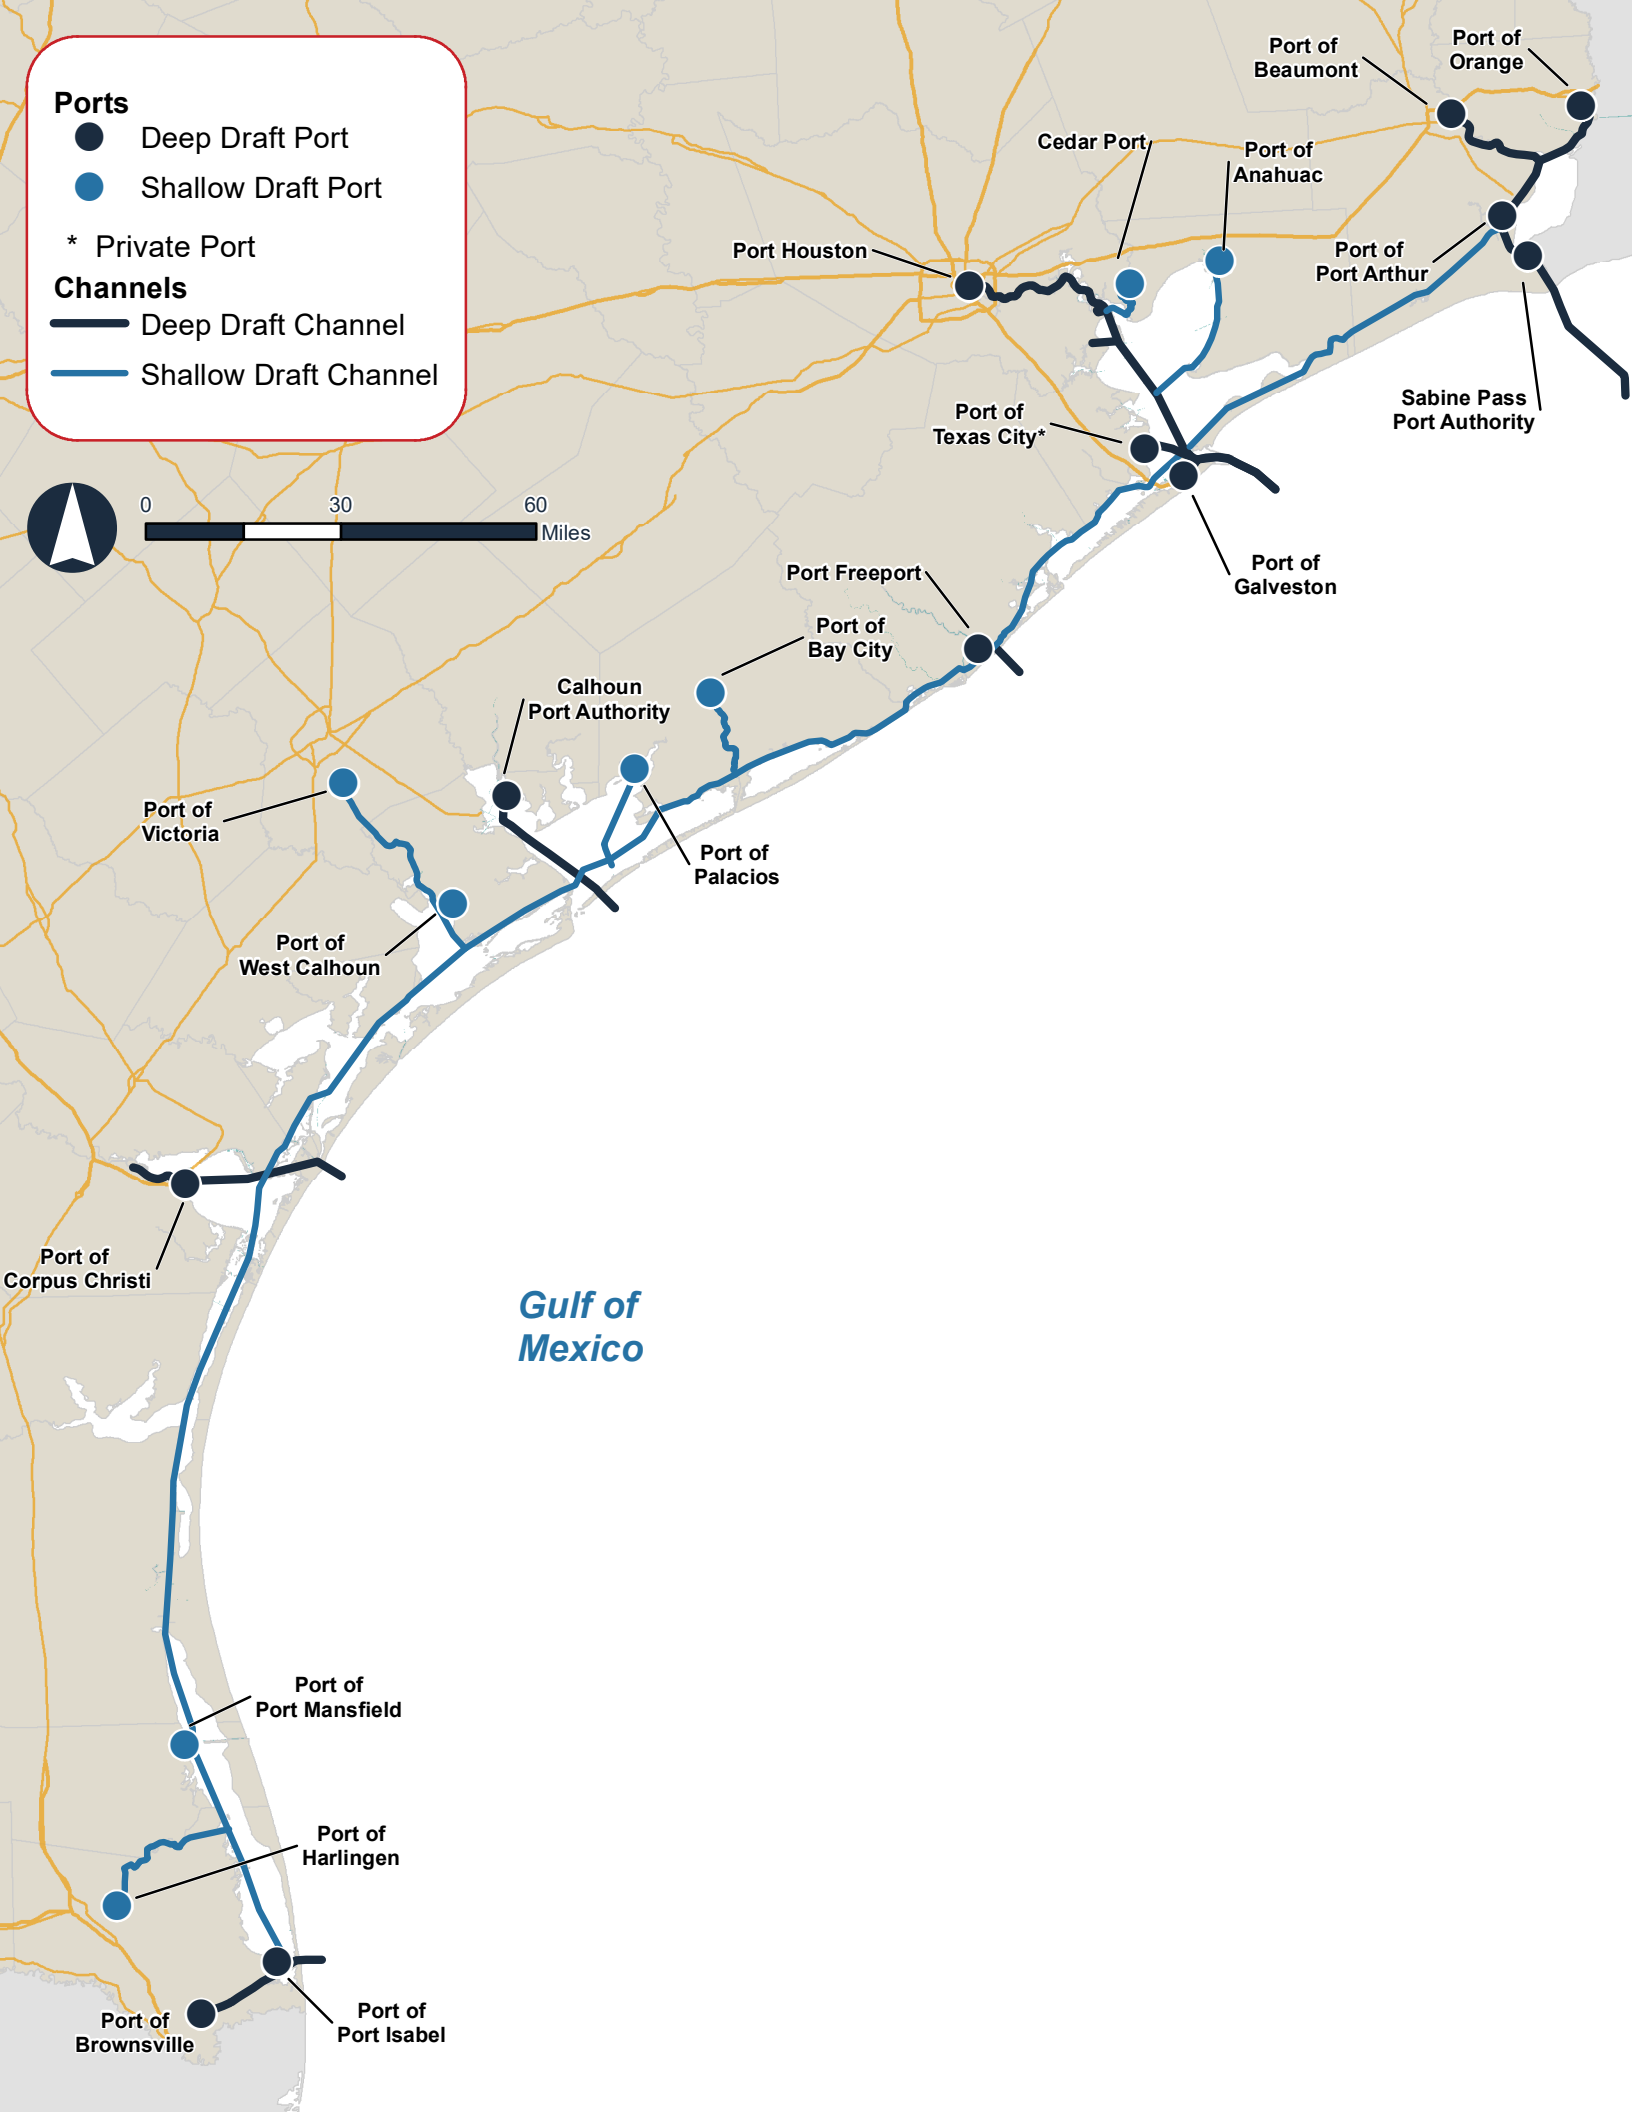

Ports

● Deep Draft Port

● Shallow Draft Port

* Private Port

Channels

— Deep Draft Channel

— Shallow Draft Channel

Port of Beaumont
Port of Orange
Cedar Port
Port of Anahuac
Port of Port Arthur
Sabine Pass Port Authority

Port Houston

Port of Texas City*

Port of Galveston

Port Freeport

Port of Bay City

Calhoun Port Authority

Port of Victoria

Port of Palacios

Port of West Calhoun

Port of Corpus Christi

Gulf of Mexico

Port of Port Mansfield

Port of Harlingen

Port of Brownsville

Port of Port Isabel