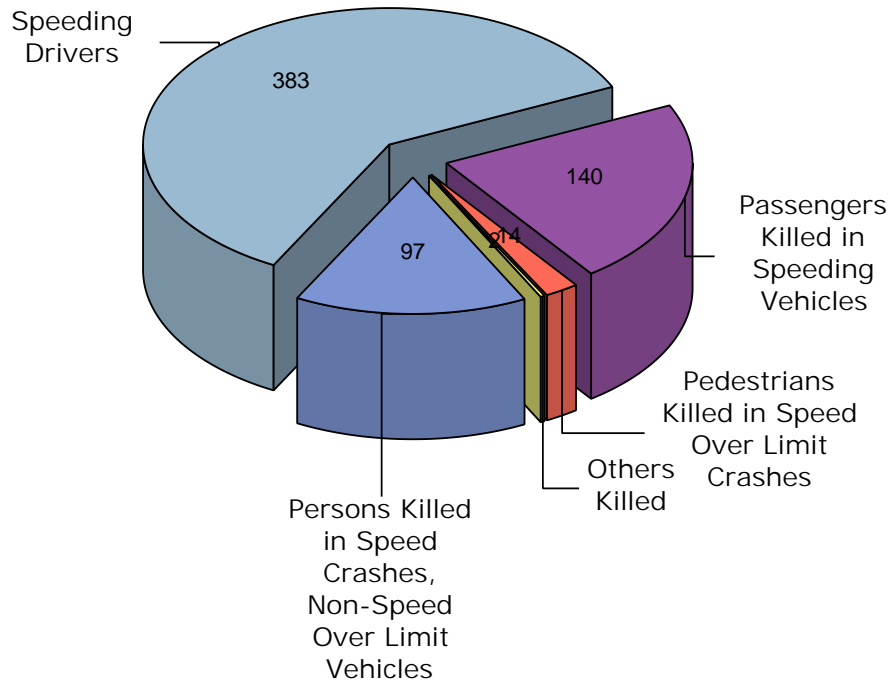

Fatalities in Crashes Involving Speed - Over Limit

2003

■ Persons Killed in Speed Crashes, Non-Speed Over Limit Vehicles
 ■ Speeding Drivers
 ■ Passengers Killed in Speeding Vehicles
 ■ Pedestrians Killed in Speed Over Limit Crashes
 ■ Others Killed

Speeding Drivers	Passengers Killed in Speeding Vehicles	Pedestrians Killed in Speed Over Limit Crashes	Persons Killed in Speed Crashes, Non-Speed Over Limit Vehicles	Others Killed	Total
383	140	14	97	2	636

Information contained in this report represents reportable data collected from Texas Peace Officer's Crash Reports (CR-3) received and processed by the Department as of March 26, 2009.