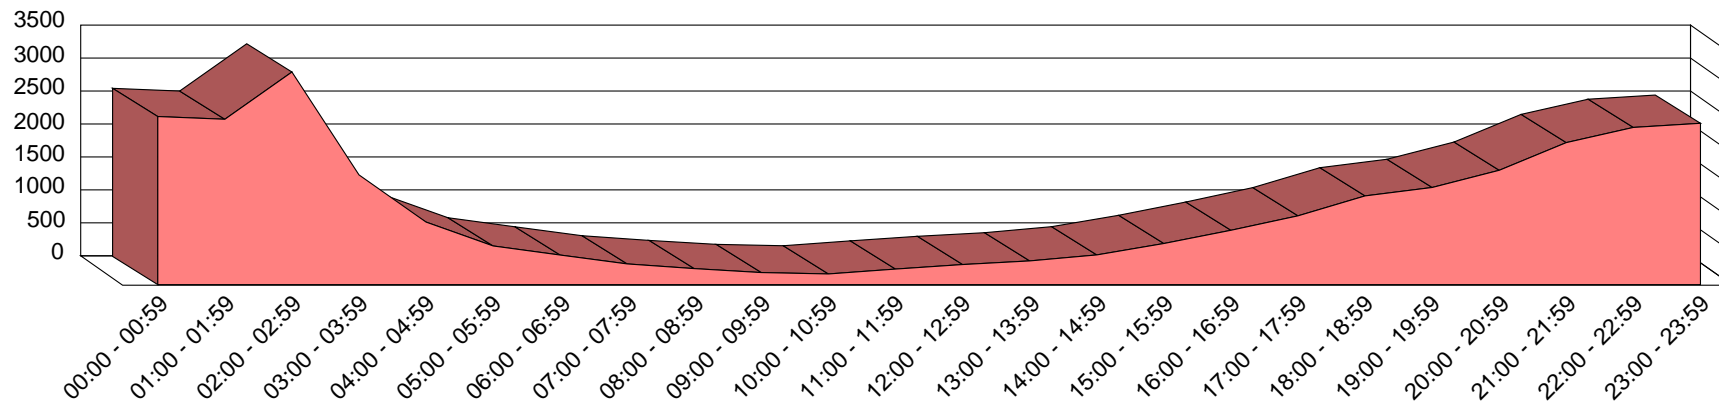

DUI Related Total Crashes by Hour of the Day

2003

	00:00	01:00	02:00	03:00	04:00	05:00	06:00	07:00	08:00	09:00	10:00	11:00	12:00	13:00	14:00	15:00	16:00	17:00	18:00	19:00	20:00	21:00	22:00	23:00	
UNK	00:59	01:59	02:59	03:59	04:59	05:59	06:59	07:59	08:59	09:59	10:59	11:59	12:59	13:59	14:59	15:59	16:59	17:59	18:59	19:59	20:59	21:59	22:59	23:59	
	174	2,550	2,509	3,226	1,665	949	587	449	314	243	183	162	236	305	360	451	624	825	1,044	1,346	1,474	1,735	2,155	2,385	2,448

Information contained in this report represents reportable data collected from Texas Peace Officer's Crash Reports (CR-3) received and processed by the Department as of March 26, 2009.