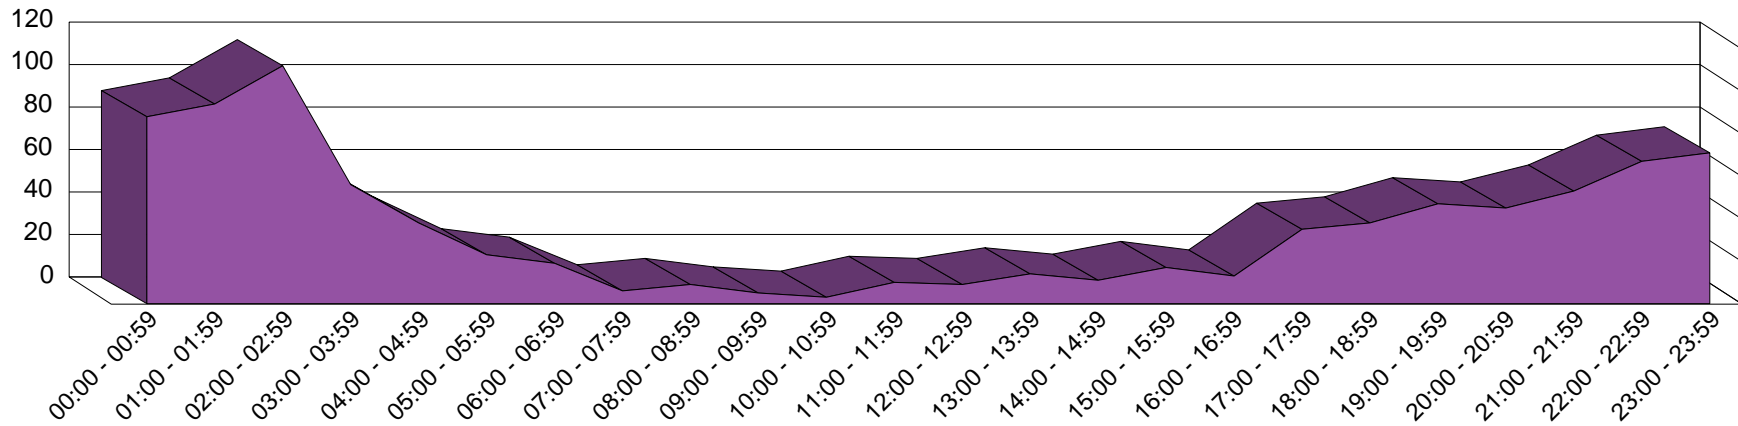

DUI (Alcohol) Related Fatal Crashes by Hour of the Day

2003

00:00	01:00	02:00	03:00	04:00	05:00	06:00	07:00	08:00	09:00	10:00	11:00	12:00	13:00	14:00	15:00	16:00	17:00	18:00	19:00	20:00	21:00	22:00	23:00	
00:59	01:59	02:59	03:59	04:59	05:59	06:59	07:59	08:59	09:59	10:59	11:59	12:59	13:59	14:59	15:59	16:59	17:59	18:59	19:59	20:59	21:59	22:59	23:59	UNK
88	94	112	56	38	23	19	6	9	5	3	10	9	14	11	17	13	35	38	47	45	53	67	71	4

Information contained in this report represents reportable data collected from Texas Peace Officer's Crash Reports (CR-3) received and processed by the Department as of August 14, 2010.