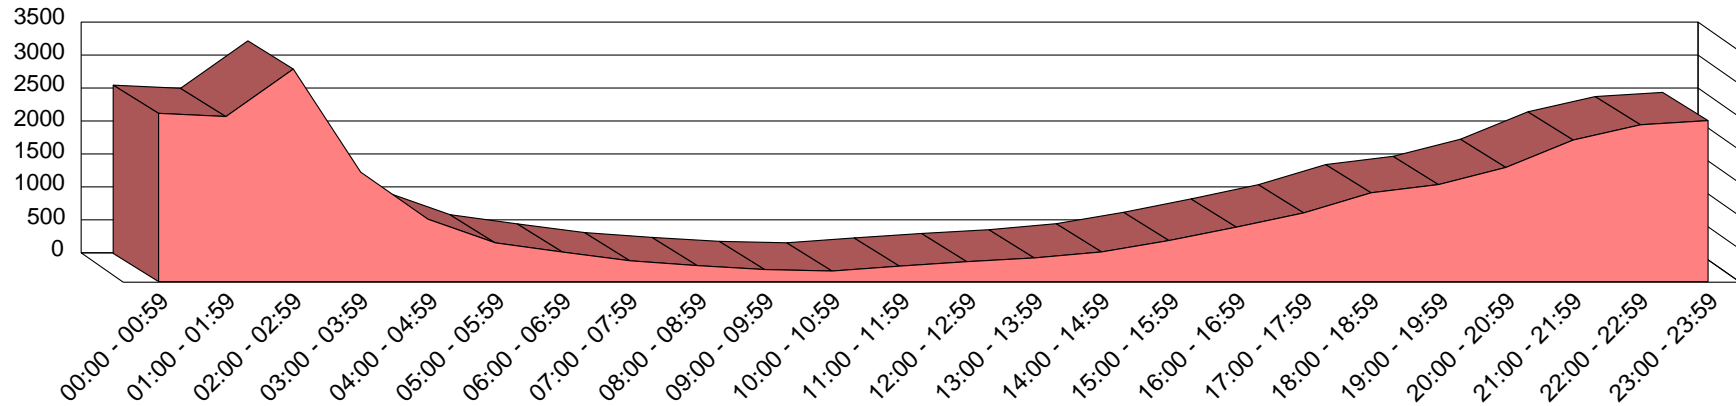

# DUI (Alcohol) Related Total Crashes by Hour of the Day

**2003**

00:00	01:00	02:00	03:00	04:00	05:00	06:00	07:00	08:00	09:00	10:00	11:00	12:00	13:00	14:00	15:00	16:00	17:00	18:00	19:00	20:00	21:00	22:00	23:00	
00:59	01:59	02:59	03:59	04:59	05:59	06:59	07:59	08:59	09:59	10:59	11:59	12:59	13:59	14:59	15:59	16:59	17:59	18:59	19:59	20:59	21:59	22:59	23:59	UNK
2,553	2,505	3,225	1,662	947	588	448	316	243	183	161	235	303	360	451	624	827	1,043	1,348	1,473	1,733	2,149	2,380	2,443	173

Information contained in this report represents reportable data collected from Texas Peace Officer's Crash Reports (CR-3) received and processed by the Department as of August 14, 2010.