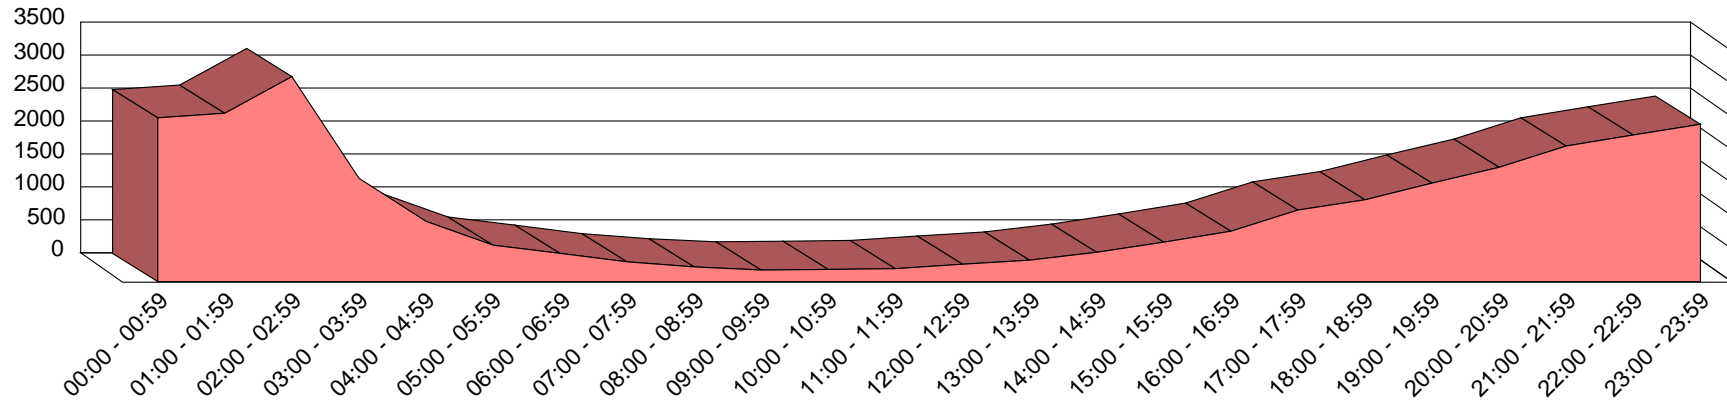

DUI Related Total Crashes by Hour of the Day

2004

	00:00	01:00	02:00	03:00	04:00	05:00	06:00	07:00	08:00	09:00	10:00	11:00	12:00	13:00	14:00	15:00	16:00	17:00	18:00	19:00	20:00	21:00	22:00	23:00
UNK	00:59	01:59	02:59	03:59	04:59	05:59	06:59	07:59	08:59	09:59	10:59	11:59	12:59	13:59	14:59	15:59	16:59	17:59	18:59	19:59	20:59	21:59	22:59	23:59
228	2,485	2,555	3,110	1,568	914	553	429	300	223	176	185	197	264	326	445	599	765	1,086	1,242	1,495	1,735	2,058	2,225	2,387

Information contained in this report represents reportable data collected from Texas Peace Officer's Crash Reports (CR-3) received and processed by the Department as of March 26, 2009.