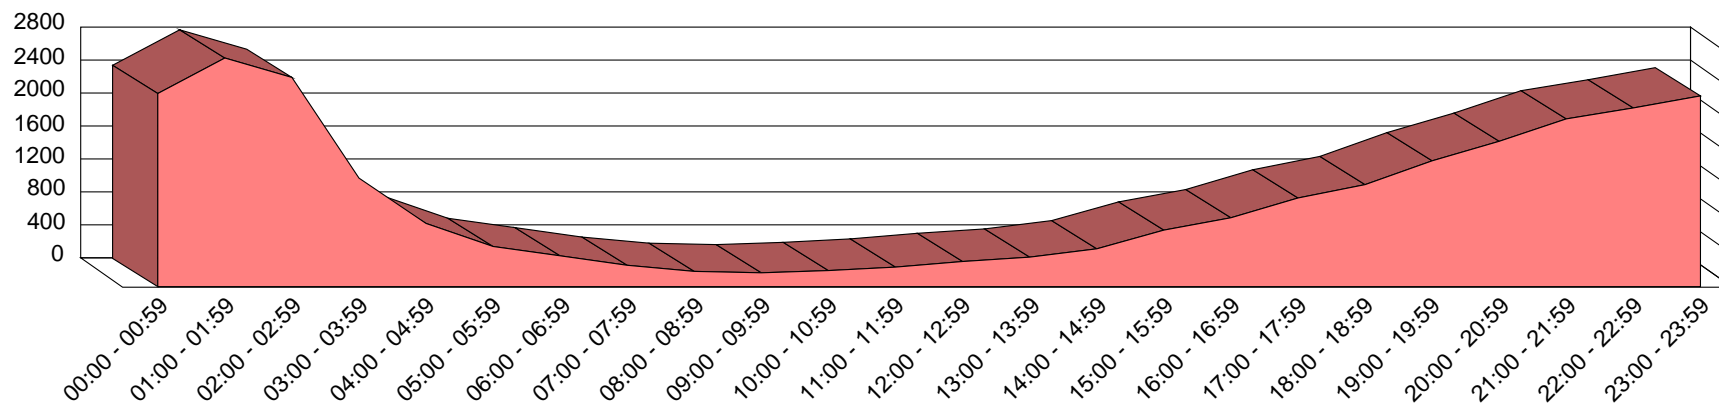

DUI Related Total Crashes by Hour of the Day

2005

	00:00	01:00	02:00	03:00	04:00	05:00	06:00	07:00	08:00	09:00	10:00	11:00	12:00	13:00	14:00	15:00	16:00	17:00	18:00	19:00	20:00	21:00	22:00	23:00
UNK	00:59	01:59	02:59	03:59	04:59	05:59	06:59	07:59	08:59	09:59	10:59	11:59	12:59	13:59	14:59	15:59	16:59	17:59	18:59	19:59	20:59	21:59	22:59	23:59
194	2,344	2,775	2,539	1,317	767	487	374	259	185	168	195	237	305	358	459	686	836	1,076	1,238	1,527	1,764	2,036	2,169	2,315

Information contained in this report represents reportable data collected from Texas Peace Officer's Crash Reports (CR-3) received and processed by the Department as of March 26, 2009.