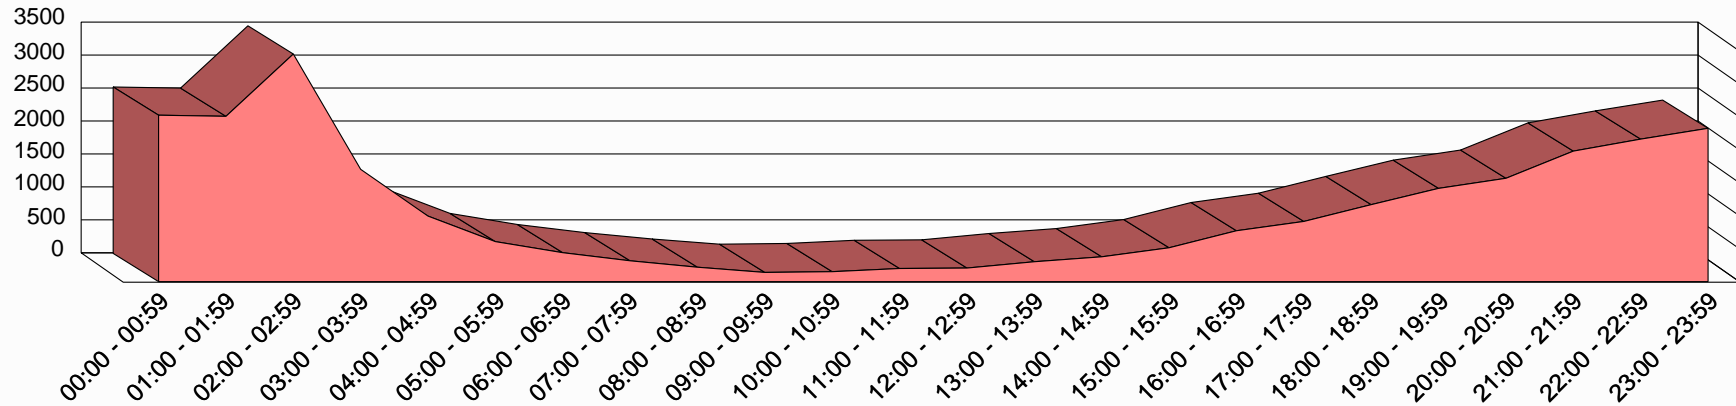

## DUI (Alcohol) Related Total Crashes by Hour of the Day

2009

| 00:00 | 01:00 | 02:00 | 03:00 | 04:00 | 05:00 | 06:00 | 07:00 | 08:00 | 09:00 | 10:00 | 11:00 | 12:00 | 13:00 | 14:00 | 15:00 | 16:00 | 17:00 | 18:00 | 19:00 | 20:00 | 21:00 | 22:00 | 23:00 |     |
|-------|-------|-------|-------|-------|-------|-------|-------|-------|-------|-------|-------|-------|-------|-------|-------|-------|-------|-------|-------|-------|-------|-------|-------|-----|
| 00:59 | 01:59 | 02:59 | 03:59 | 04:59 | 05:59 | 06:59 | 07:59 | 08:59 | 09:59 | 10:59 | 11:59 | 12:59 | 13:59 | 14:59 | 15:59 | 16:59 | 17:59 | 18:59 | 19:59 | 20:59 | 21:59 | 22:59 | 23:59 | UNK |
| 2,525 | 2,508 | 3,453 | 1,704 | 994   | 607   | 439   | 316   | 219   | 140   | 151   | 199   | 206   | 302   | 377   | 514   | 772   | 913   | 1,168 | 1,415 | 1,568 | 1,980 | 2,162 | 2,326 | 2   |