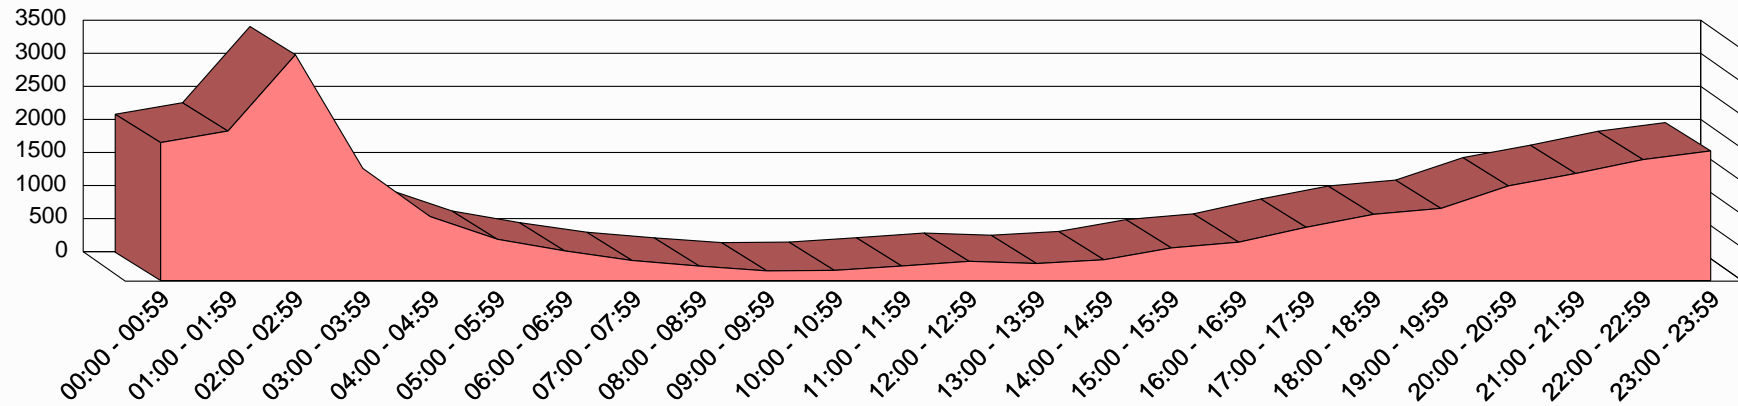

## DUI (Alcohol) Related Total Crashes by Hour of the Day

**2011**

|       |       |       |       |       |       |       |       |       |       |       |       |       |       |       |       |       |       |       |       |       |       |       |       |
|-------|-------|-------|-------|-------|-------|-------|-------|-------|-------|-------|-------|-------|-------|-------|-------|-------|-------|-------|-------|-------|-------|-------|-------|
| 00:00 | 01:00 | 02:00 | 03:00 | 04:00 | 05:00 | 06:00 | 07:00 | 08:00 | 09:00 | 10:00 | 11:00 | 12:00 | 13:00 | 14:00 | 15:00 | 16:00 | 17:00 | 18:00 | 19:00 | 20:00 | 21:00 | 22:00 | 23:00 |
| 00:59 | 01:59 | 02:59 | 03:59 | 04:59 | 05:59 | 06:59 | 07:59 | 08:59 | 09:59 | 10:59 | 11:59 | 12:59 | 13:59 | 14:59 | 15:59 | 16:59 | 17:59 | 18:59 | 19:59 | 20:59 | 21:59 | 22:59 | 23:59 |
| 2,087 | 2,262 | 3,415 | 1,697 | 967   | 624   | 448   | 303   | 218   | 146   | 154   | 220   | 291   | 258   | 315   | 494   | 581   | 806   | 1,002 | 1,092 | 1,432 | 1,620 | 1,830 | 1,961 |