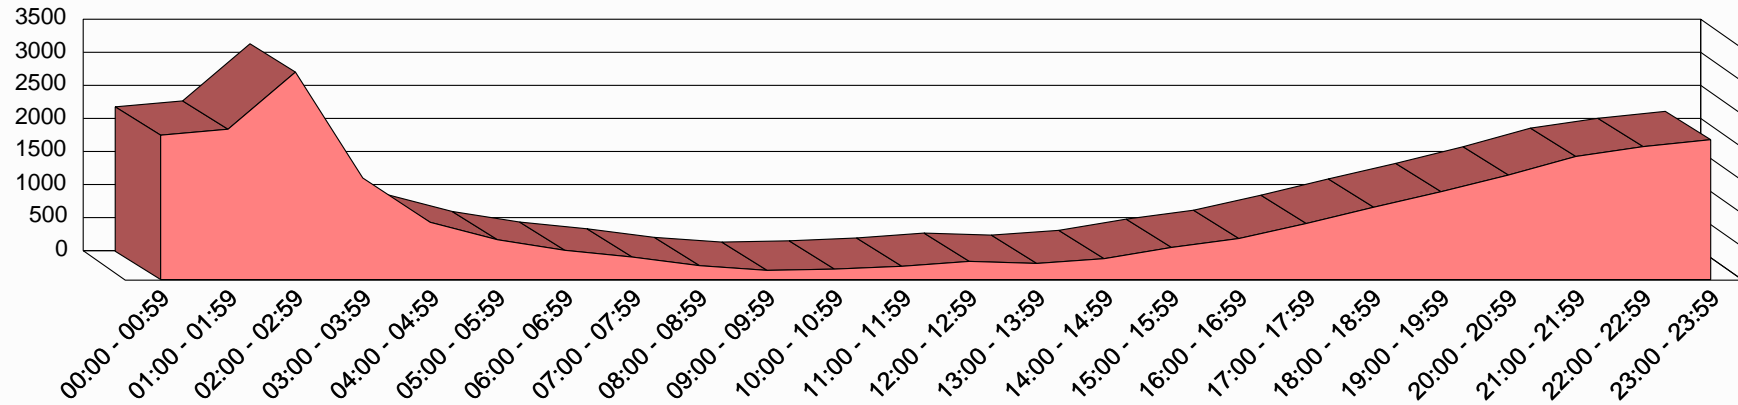

## DUI (Alcohol) Related Total Crashes by Hour of the Day

**2015**

|       |       |       |       |       |       |       |       |       |       |       |       |       |       |       |       |       |       |       |       |       |       |       |       |
|-------|-------|-------|-------|-------|-------|-------|-------|-------|-------|-------|-------|-------|-------|-------|-------|-------|-------|-------|-------|-------|-------|-------|-------|
| 00:00 | 01:00 | 02:00 | 03:00 | 04:00 | 05:00 | 06:00 | 07:00 | 08:00 | 09:00 | 10:00 | 11:00 | 12:00 | 13:00 | 14:00 | 15:00 | 16:00 | 17:00 | 18:00 | 19:00 | 20:00 | 21:00 | 22:00 | 23:00 |
| 00:59 | 01:59 | 02:59 | 03:59 | 04:59 | 05:59 | 06:59 | 07:59 | 08:59 | 09:59 | 10:59 | 11:59 | 12:59 | 13:59 | 14:59 | 15:59 | 16:59 | 17:59 | 18:59 | 19:59 | 20:59 | 21:59 | 22:59 | 23:59 |
| 2,184 | 2,274 | 3,138 | 1,536 | 866   | 602   | 442   | 340   | 210   | 139   | 158   | 201   | 275   | 244   | 316   | 486   | 621   | 848   | 1,094 | 1,329 | 1,581 | 1,862 | 2,011 | 2,116 |