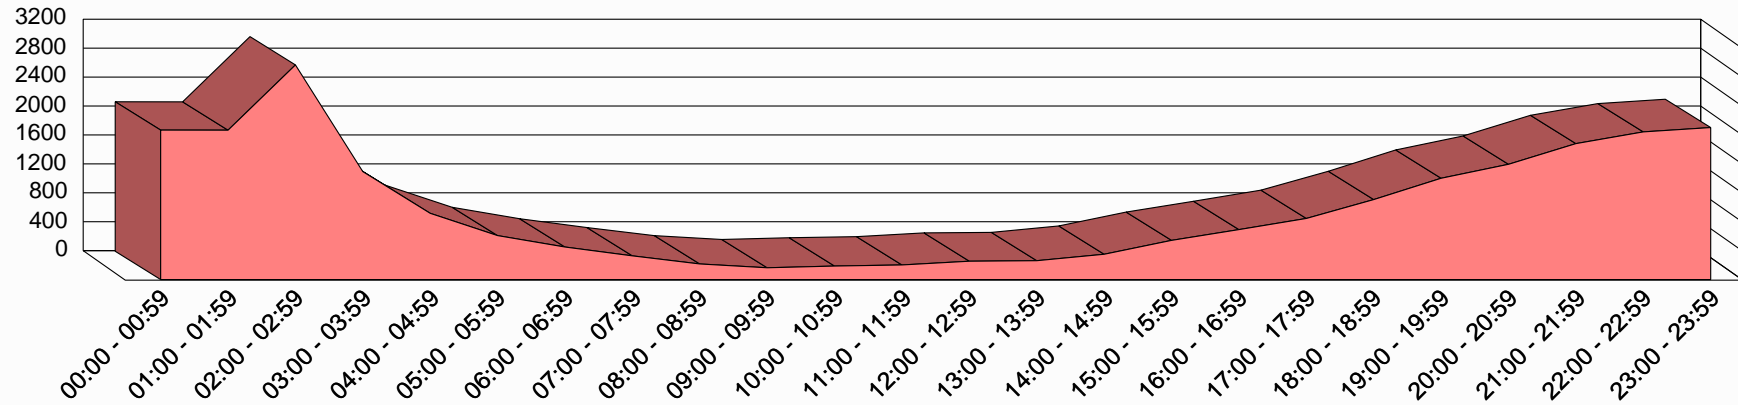

# DUI (Alcohol) Related Total Crashes by Hour of the Day

**2016**

00:00	01:00	02:00	03:00	04:00	05:00	06:00	07:00	08:00	09:00	10:00	11:00	12:00	13:00	14:00	15:00	16:00	17:00	18:00	19:00	20:00	21:00	22:00	23:00
00:59	01:59	02:59	03:59	04:59	05:59	06:59	07:59	08:59	09:59	10:59	11:59	12:59	13:59	14:59	15:59	16:59	17:59	18:59	19:59	20:59	21:59	22:59	23:59
2,067	2,066	2,968	1,493	916	608	450	328	216	163	187	202	254	261	350	542	691	845	1,106	1,401	1,594	1,880	2,042	2,102

Information contained in this report represents reportable data collected from Texas Peace Officer's Crash Reports (CR-3) received and processed by the Department as of May 2, 2022.