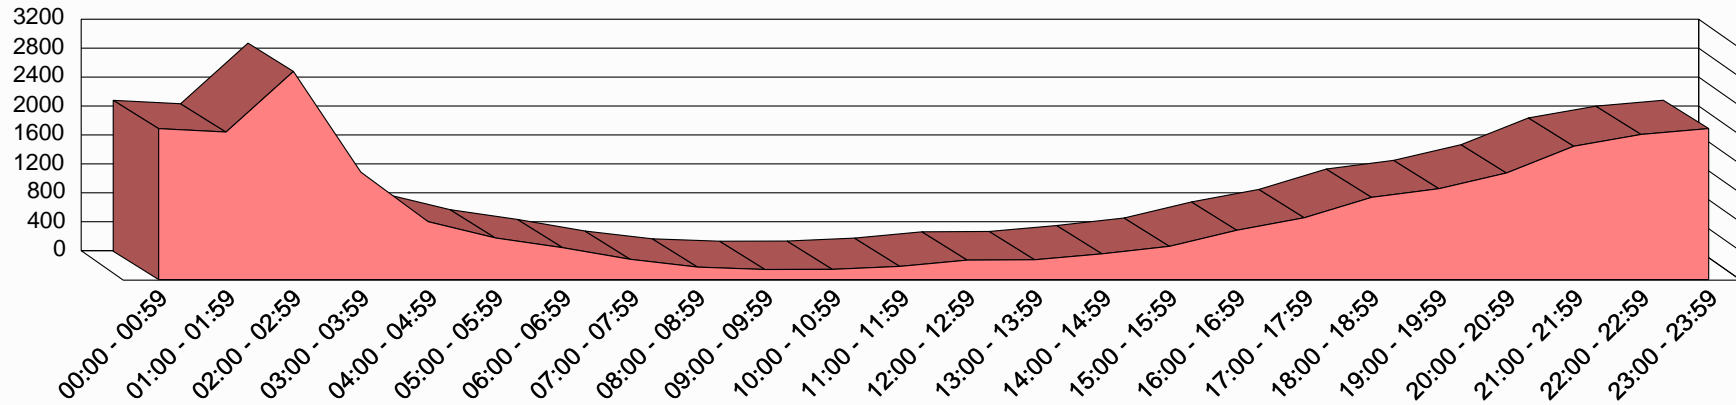

DUI (Alcohol) Related Total Crashes by Hour of the Day

2017

00:00	01:00	02:00	03:00	04:00	05:00	06:00	07:00	08:00	09:00	10:00	11:00	12:00	13:00	14:00	15:00	16:00	17:00	18:00	19:00	20:00	21:00	22:00	23:00
00:59	01:59	02:59	03:59	04:59	05:59	06:59	07:59	08:59	09:59	10:59	11:59	12:59	13:59	14:59	15:59	16:59	17:59	18:59	19:59	20:59	21:59	22:59	23:59
2,087	2,040	2,878	1,486	800	575	440	280	172	139	141	182	269	274	356	460	682	855	1,137	1,257	1,474	1,844	2,007	2,088

Information contained in this report represents reportable data collected from Texas Peace Officer's Crash Reports (CR-3) received and processed by the Department as of May 2, 2022.