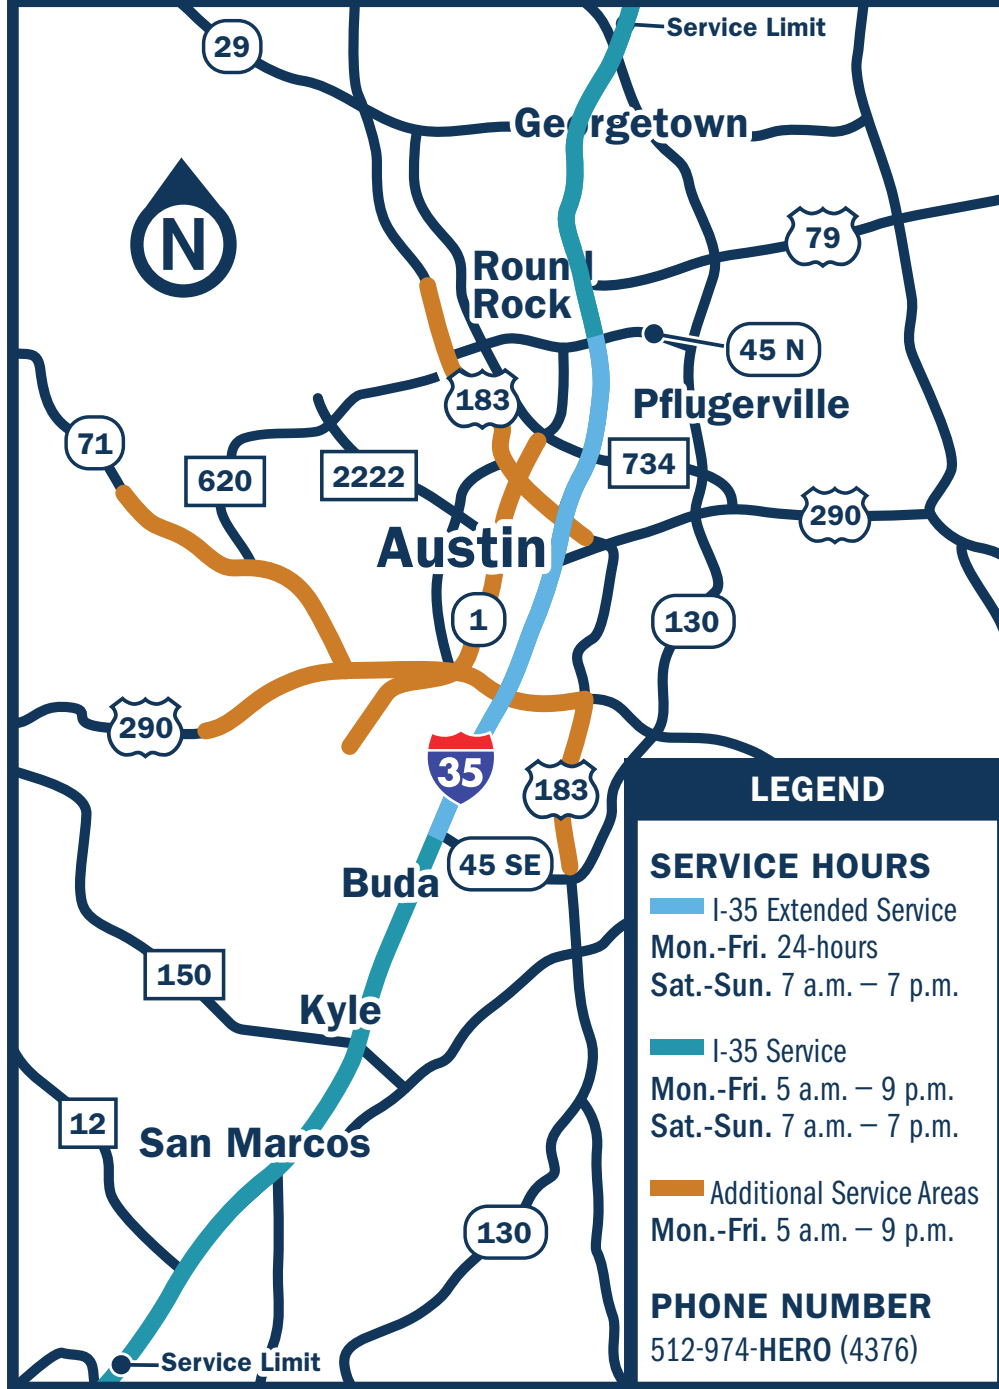

# HERO SERVICE AREA

NOT TO SCALE