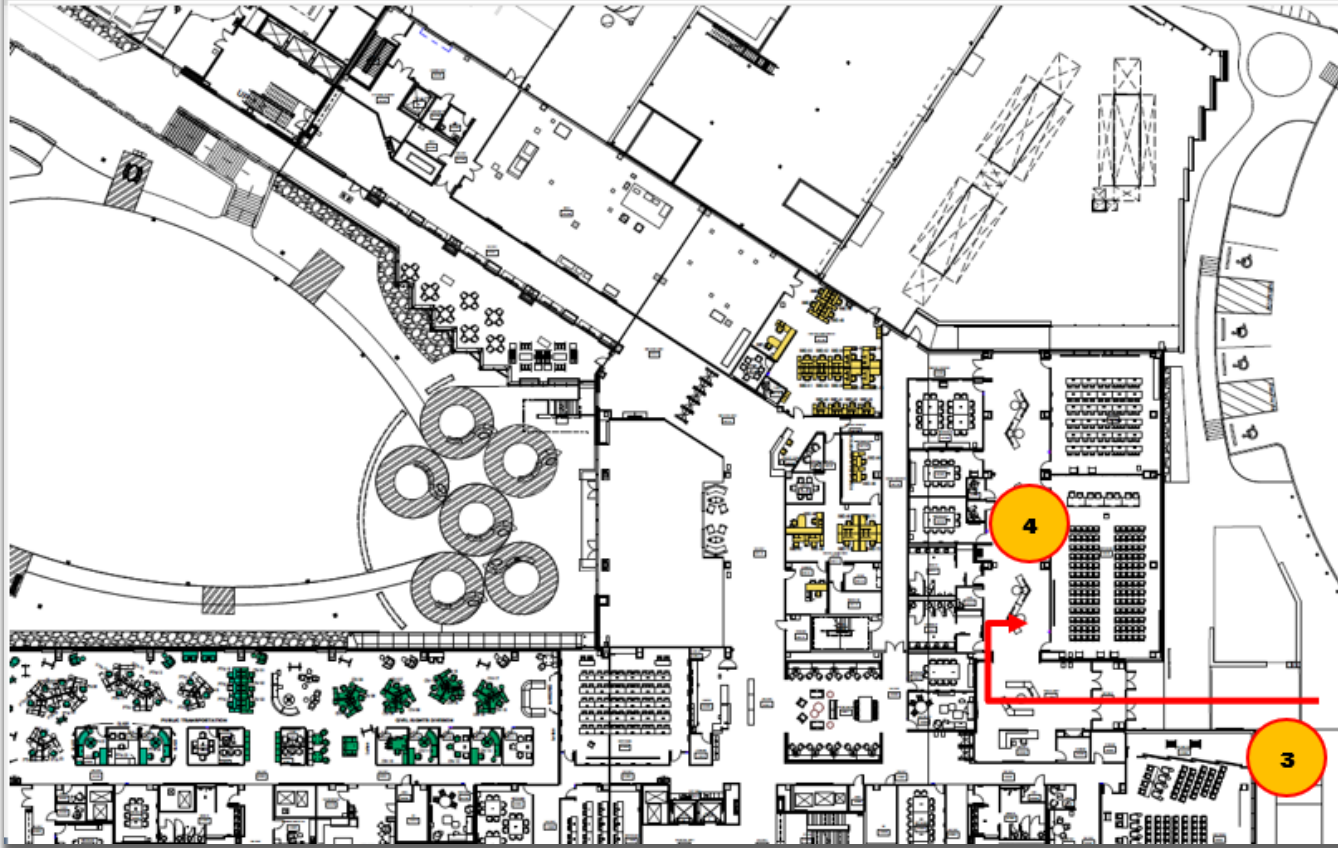

Statewide Paper Letting Information

From the visitor parking lot, you will enter the main office building. Proceed to the Commission meeting room M1C3.02. There will be signage directing you to the correct location.

Entry and Starting Meeting Room Location (L1)

Enter the Main Office Building through the main entrance off the visitor parking lot.

Once in the Visitor's Lobby, following the signage and proceed to room MIC 3.02.

What if I'm mailing in my proposal?

Please call 512-416-2500 or 512-416-2466 ahead to make arrangements.

Where do I mail in my signed contract?

Please call 512-416-2500 or 512-416-2466 ahead to make arrangements.

Where do I drop-off or pick-up my signed contract?

Please call 512-416-2500 or 512-416-2466 ahead to make arrangements.