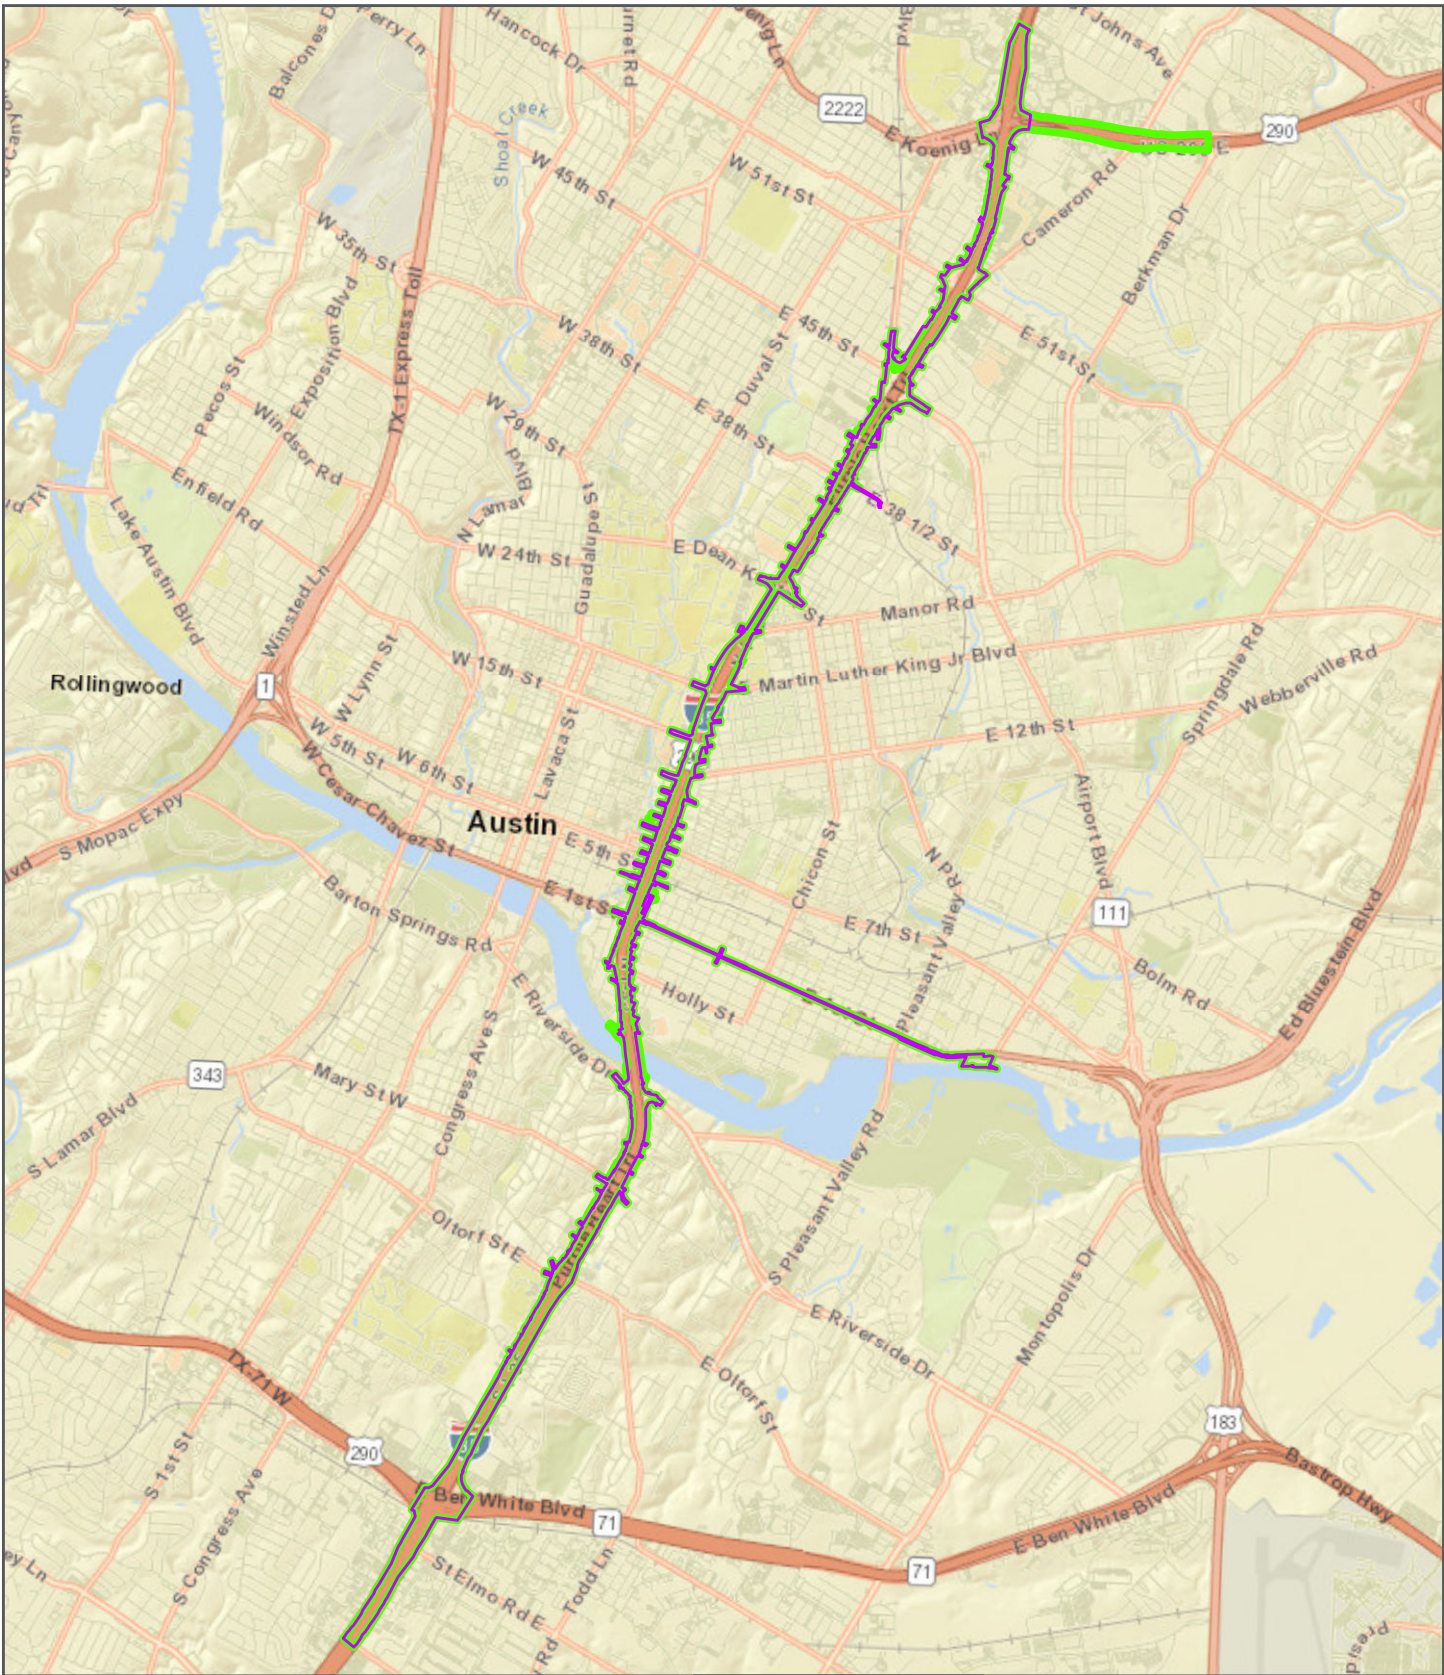

Appendix A: Project Location Map

Project Location Map

- Legend**
- ALTERNATIVE 2
 - MODIFIED ALTERNATIVE 3

PROJECT LOCATION MAP

I-35 CAPITAL EXPRESS
CENTRAL PROJECT
TRAVIS COUNTY, TX

AUGUST 2022

FIGURE 1