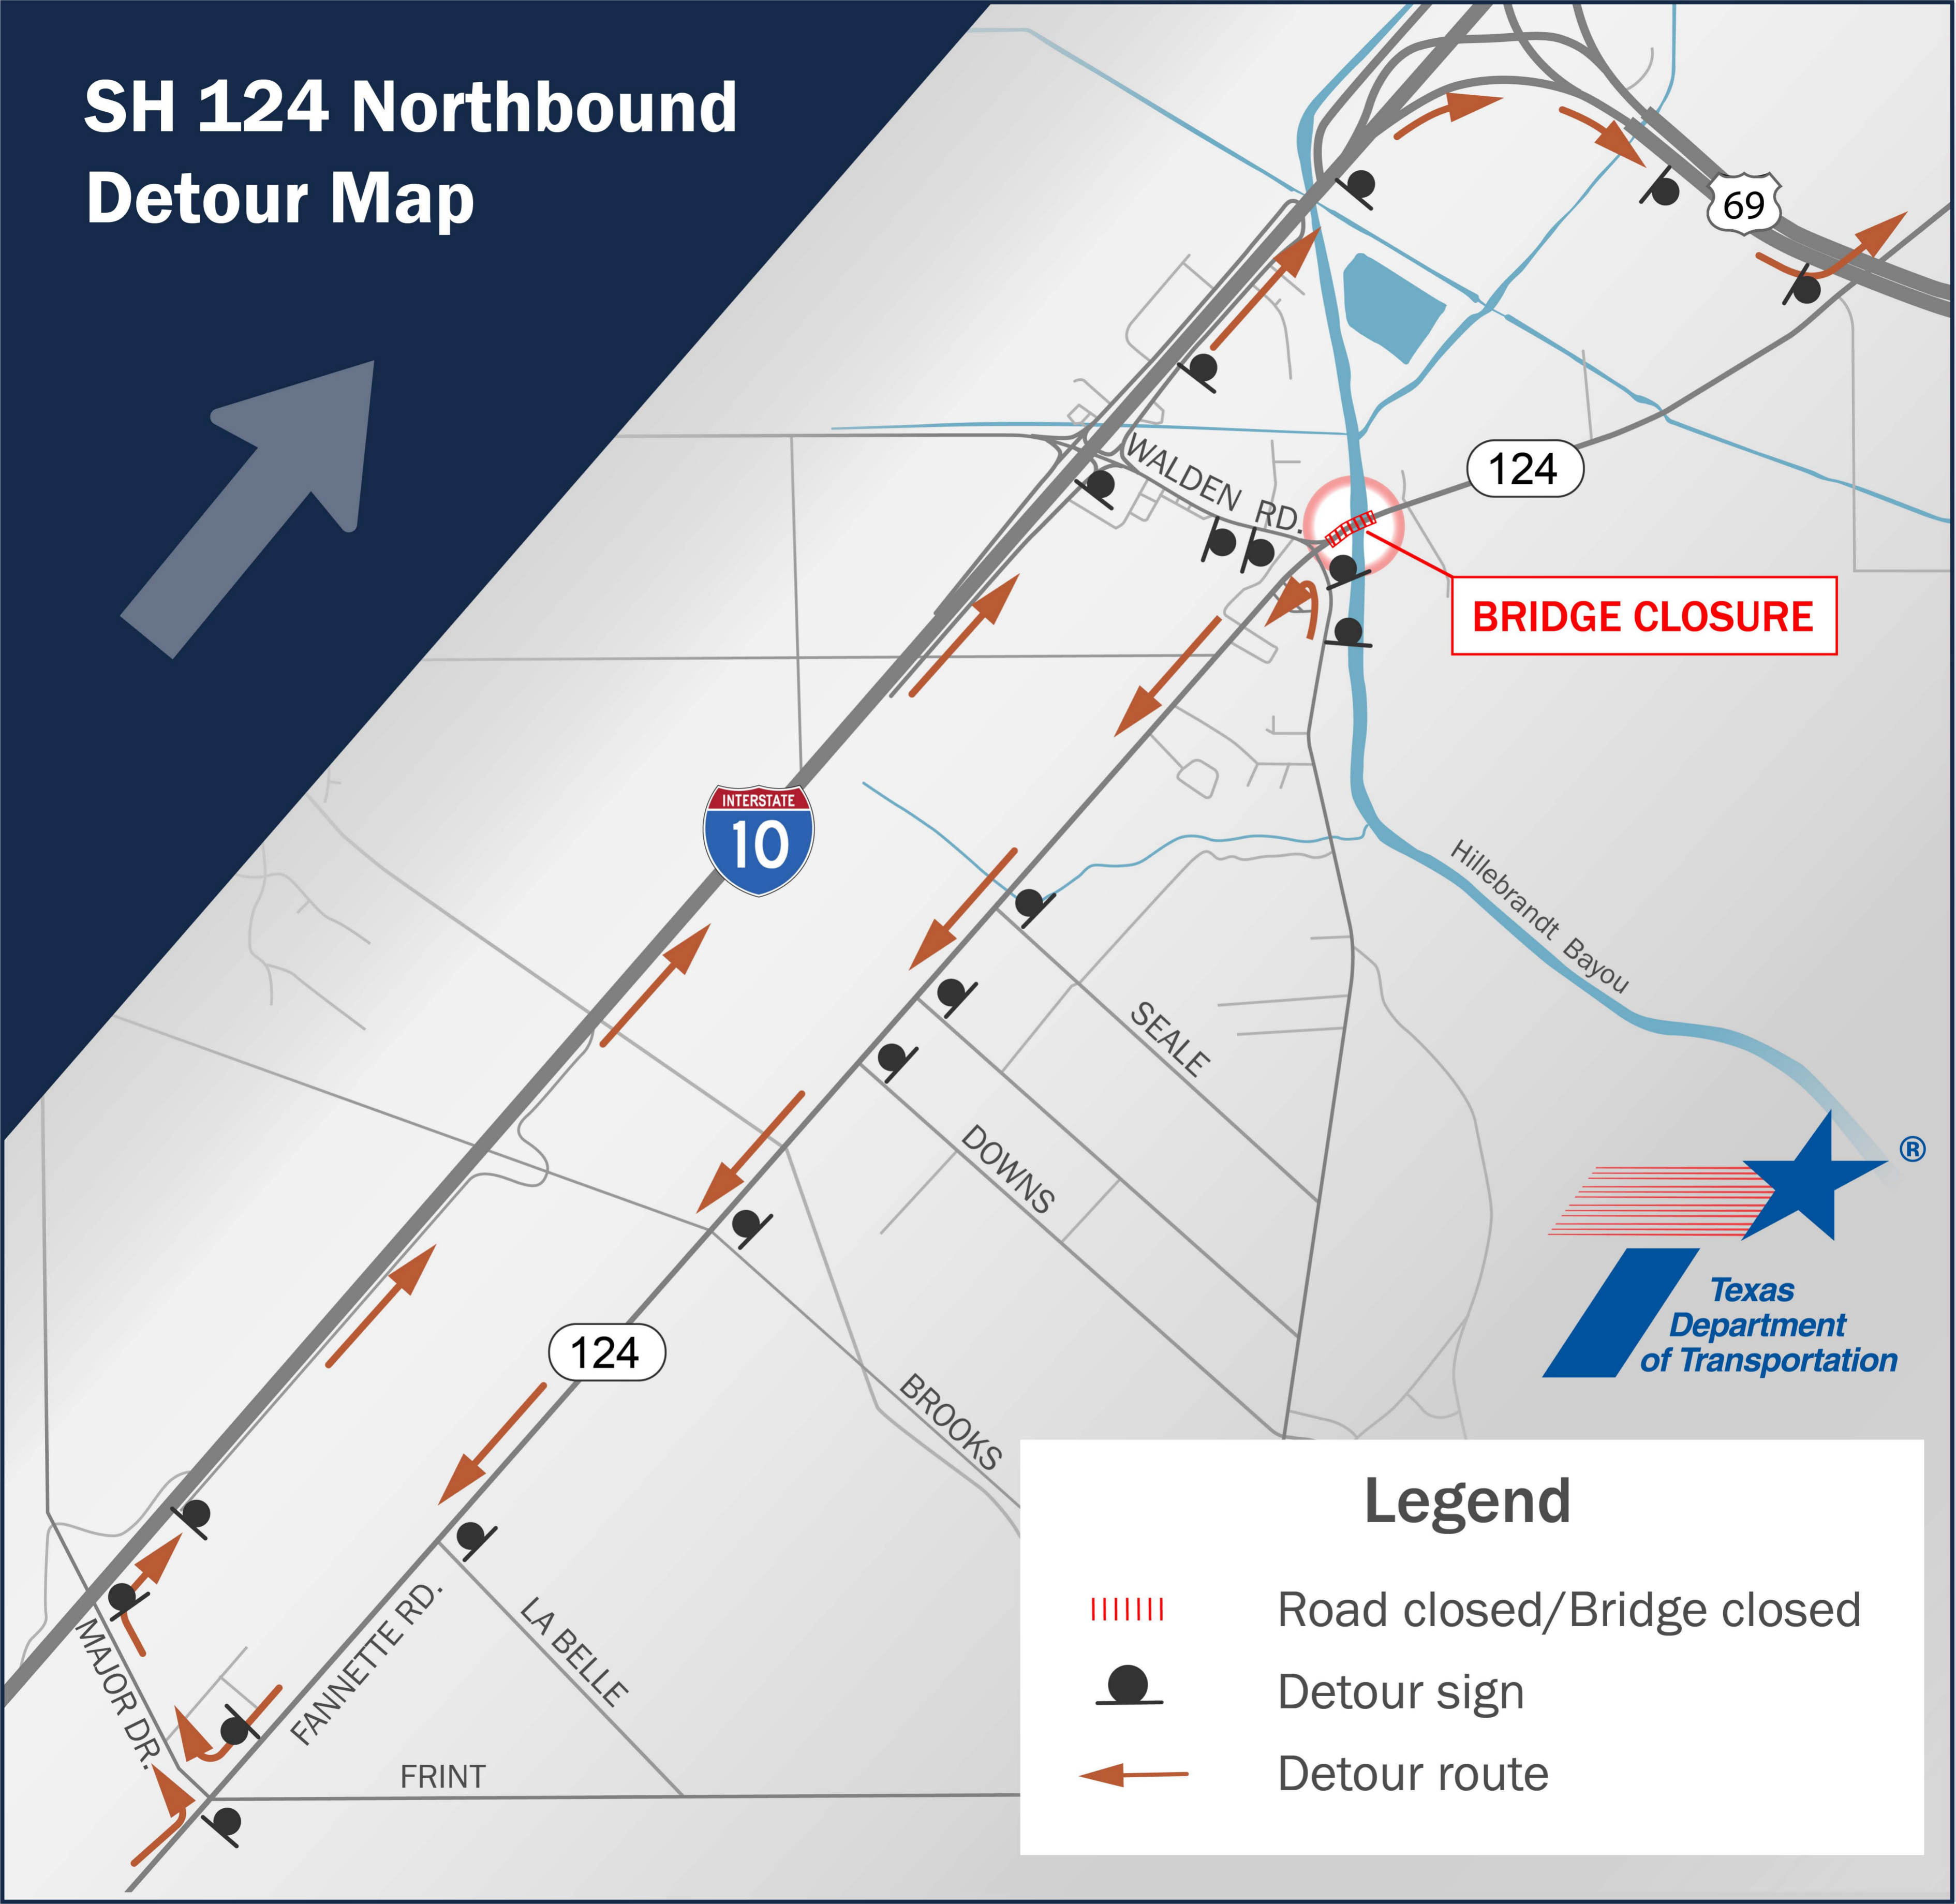

# SH 124 Northbound Detour Map

**BRIDGE CLOSURE**

## Legend

-  Road closed/Bridge closed
-  Detour sign
-  Detour route