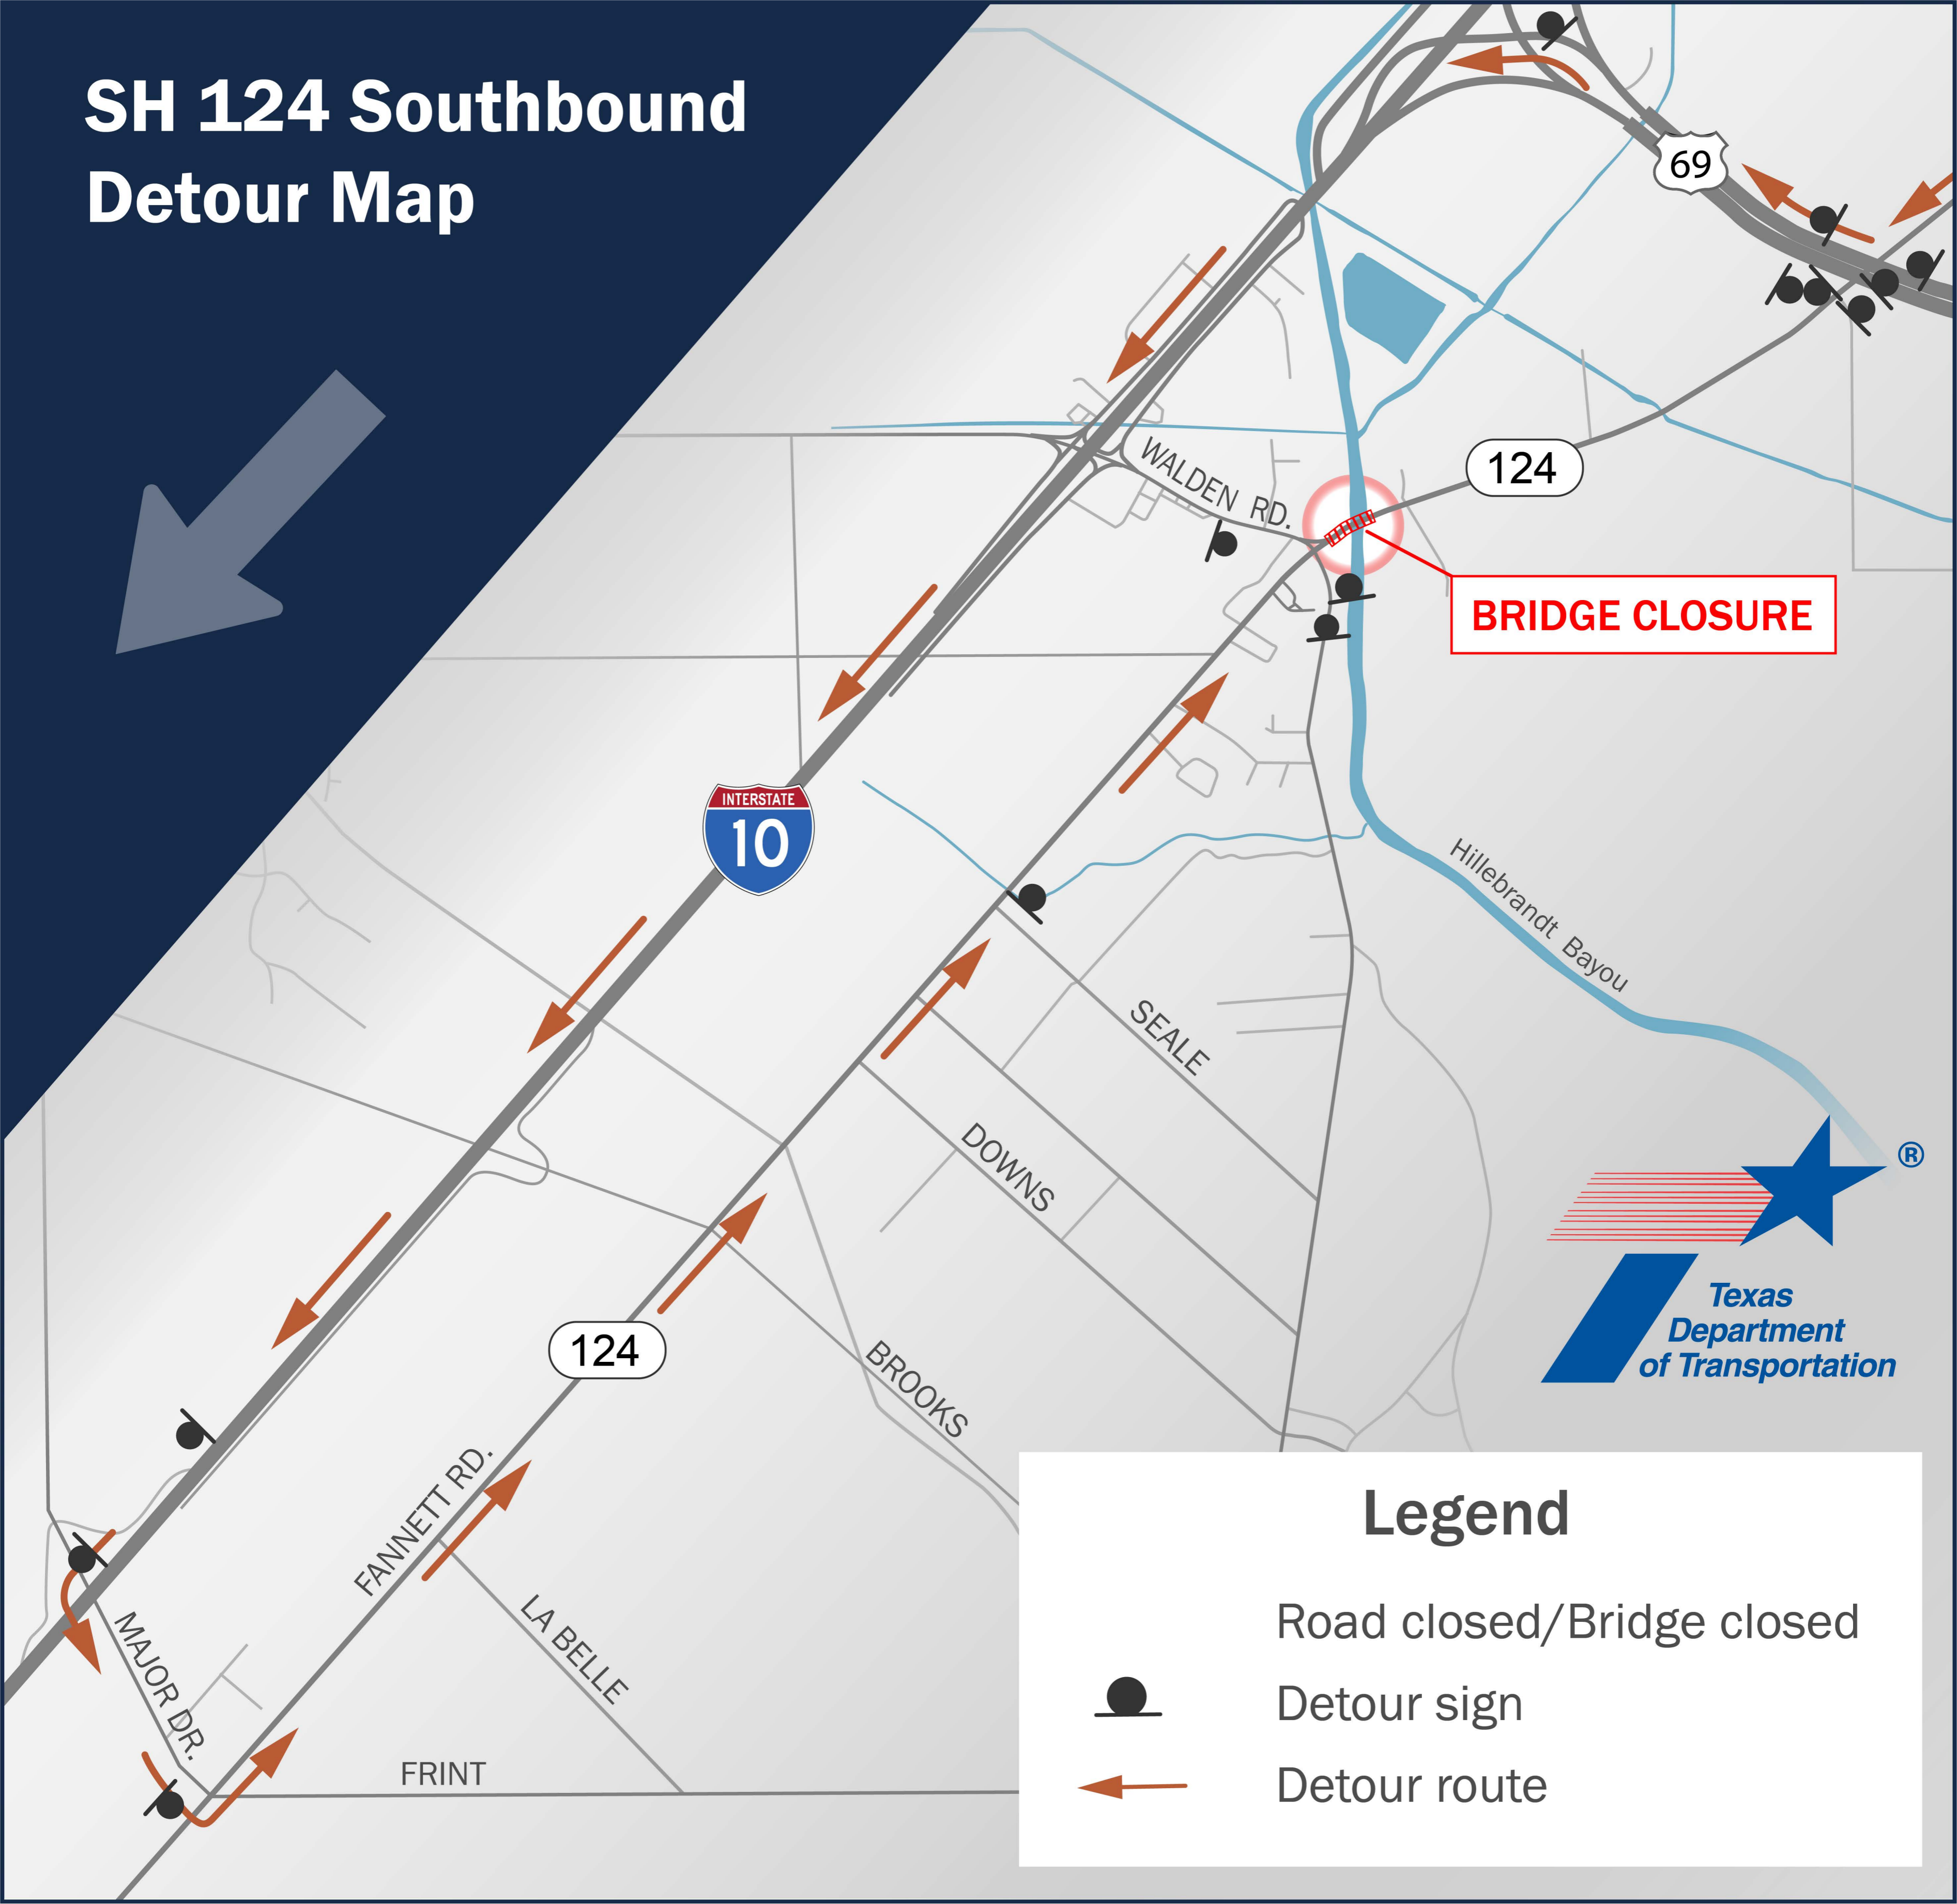

SH 124 Southbound Detour Map

BRIDGE CLOSURE

Legend

-  Road closed/Bridge closed
-  Detour sign
-  Detour route