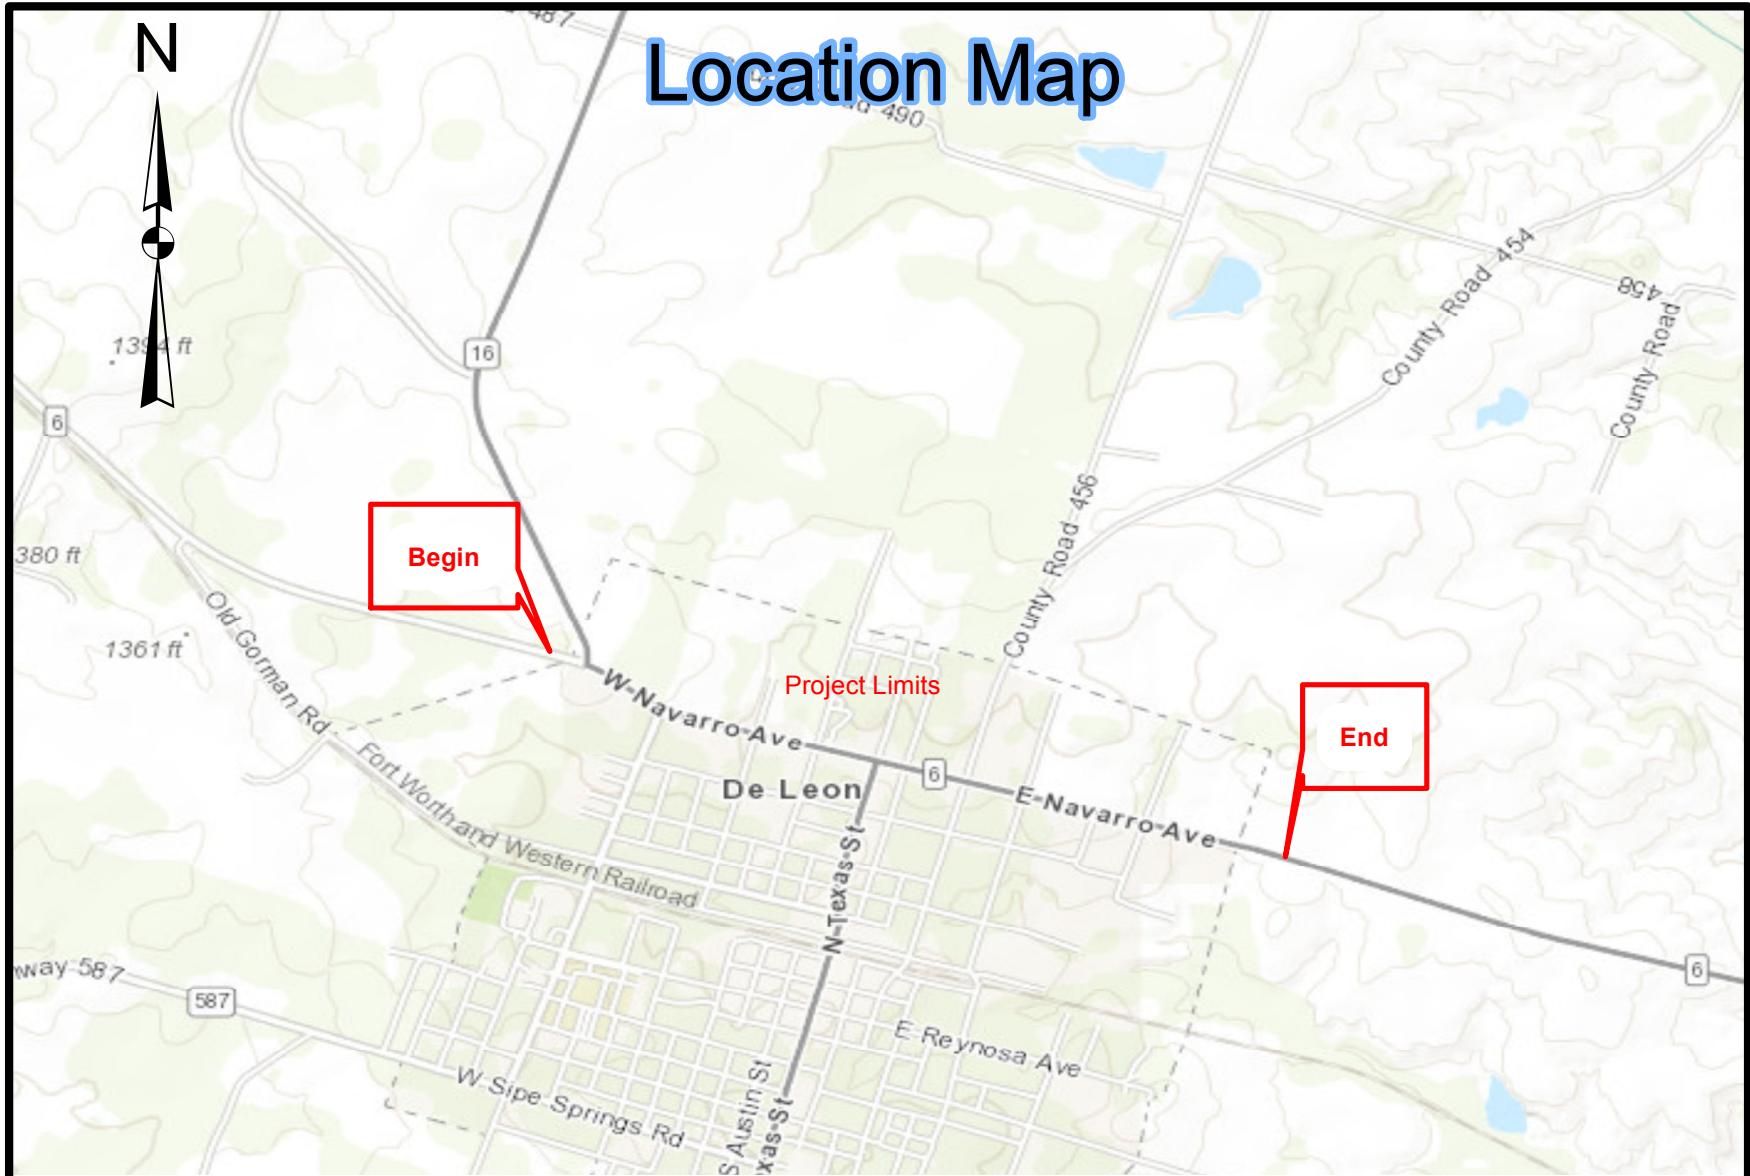

Location Map

SH 6 in DeLeon, Texas
CSJ 0257-05-045
SH 16 N. to
East City Limit of De Leon

Sources: Esri, HERE, Garmin, Intermap, increment P Corp., GEBCO, USGS, FAO, NPS, NRCAN, GeoBase, IGN, Kadaster NL, Ordnance Survey, Esri Japan, METI, Esri China (Hong Kong), swisstopo, © OpenStreetMap contributors, and the GIS User Community