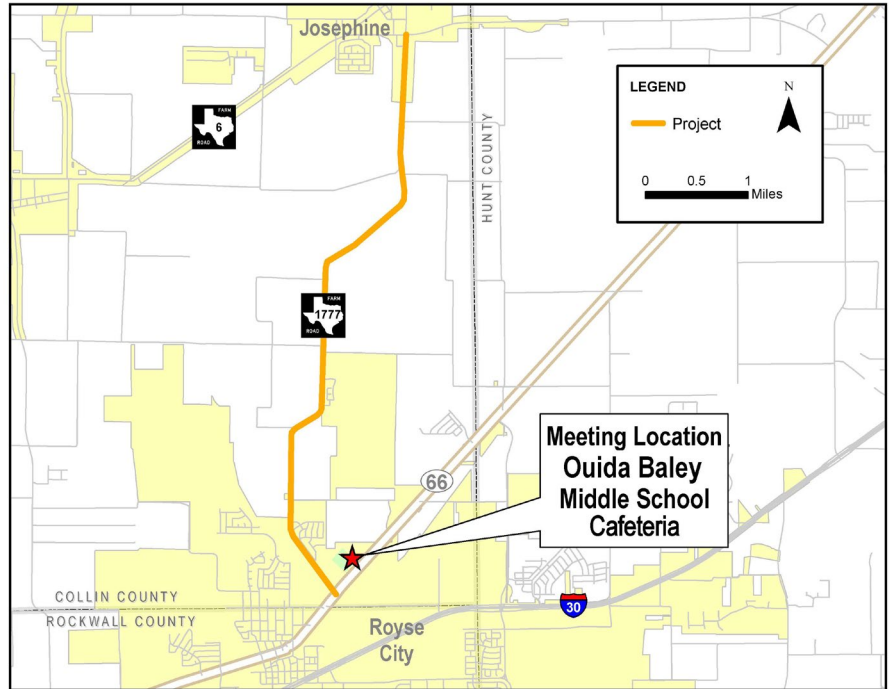

# FARM-TO MARKET (FM) 1777

From State Highway (SH) 66 to FM 6  
Collin County, Texas

## IN-PERSON PUBLIC MEETING (OPEN HOUSE)

The same information will be available at both the in-person and virtual meetings.

CSJ: 1014-04-016

Tuesday, May 17, 2022  
6 PM - 8 PM

Ouida Baley Middle School  
Cafeteria  
1310 SH 66  
Royse City, TX 75189

### Directions from South:

Head north on SH 66 and Ouida Baley Middle School will be on your left.

### Directions from North:

Head south on FM 1777, turn left on E SH 66 and Ouida Baley Middle School will be on your left.