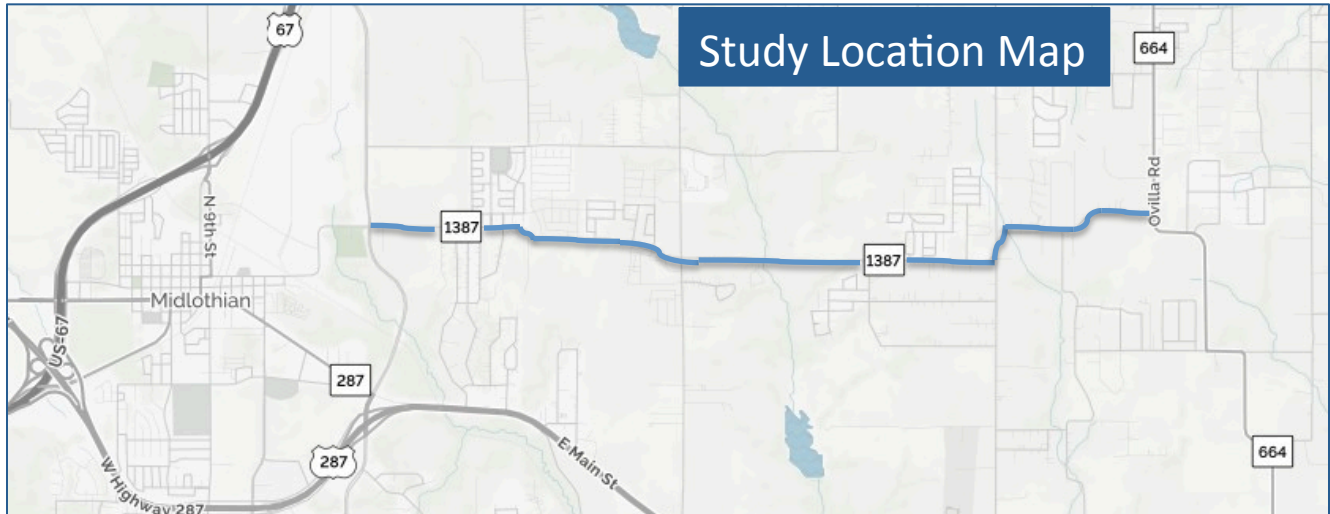

Farm to Market Road (FM) 1387

From North Midlothian Parkway to FM 664

Ellis County, Texas

Public Meeting/Open House

Thursday, August 30, 2018 | 6:00 p.m. – 8:00 p.m.

Study Location Map

Midlothian Heritage
High School
4000 FM 1387
Midlothian, TX 76065

Open House Location

Open House
Parking

Midlothian Heritage
High School

Open House Location

Directions to Midlothian Heritage High School

From US 67, take the exit for Dove Lane/Midlothian Parkway. Turn on Midlothian Parkway, then turn left onto FM 1387. Continue on FM 1387. Midlothian Heritage High School will be on your right (south side of the road). Turn right at Westminster Drive to enter school property.

From US 287, turn north on Walnut Grove Road to FM 1387. The school will be on your left (west side of the road).