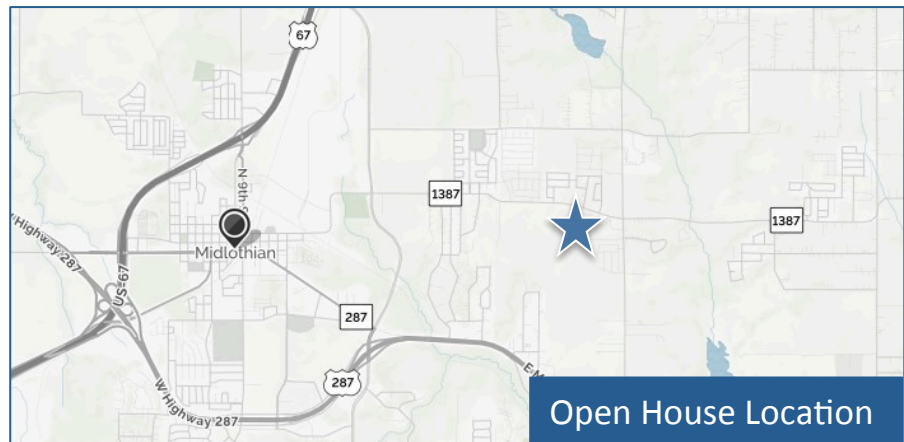

Farm to Market Road (FM) 1387

From North Midlothian Parkway to FM 664

Ellis County, Texas

Public Meeting/Open House

Thursday, August 30, 2018 | 6:00 p.m. – 8:00 p.m.

Study Location Map

Midlothian Heritage
High School
4000 FM 1387
Midlothian, TX 76065

Open House Location

Open House
Parking

Midlothian Heritage
High School

Open House Location

Directions to Midlothian Heritage High School

From US 67, take the exit for Dove Lane/Midlothian Parkway. Turn on Midlothian Parkway, then turn left onto FM 1387. Continue on FM 1387. Midlothian Heritage High School will be on your right (south side of the road). Turn right at Westminster Drive to enter school property.

From US 287, turn north on Walnut Grove Road to FM 1387. The school will be on your left (west side of the road).