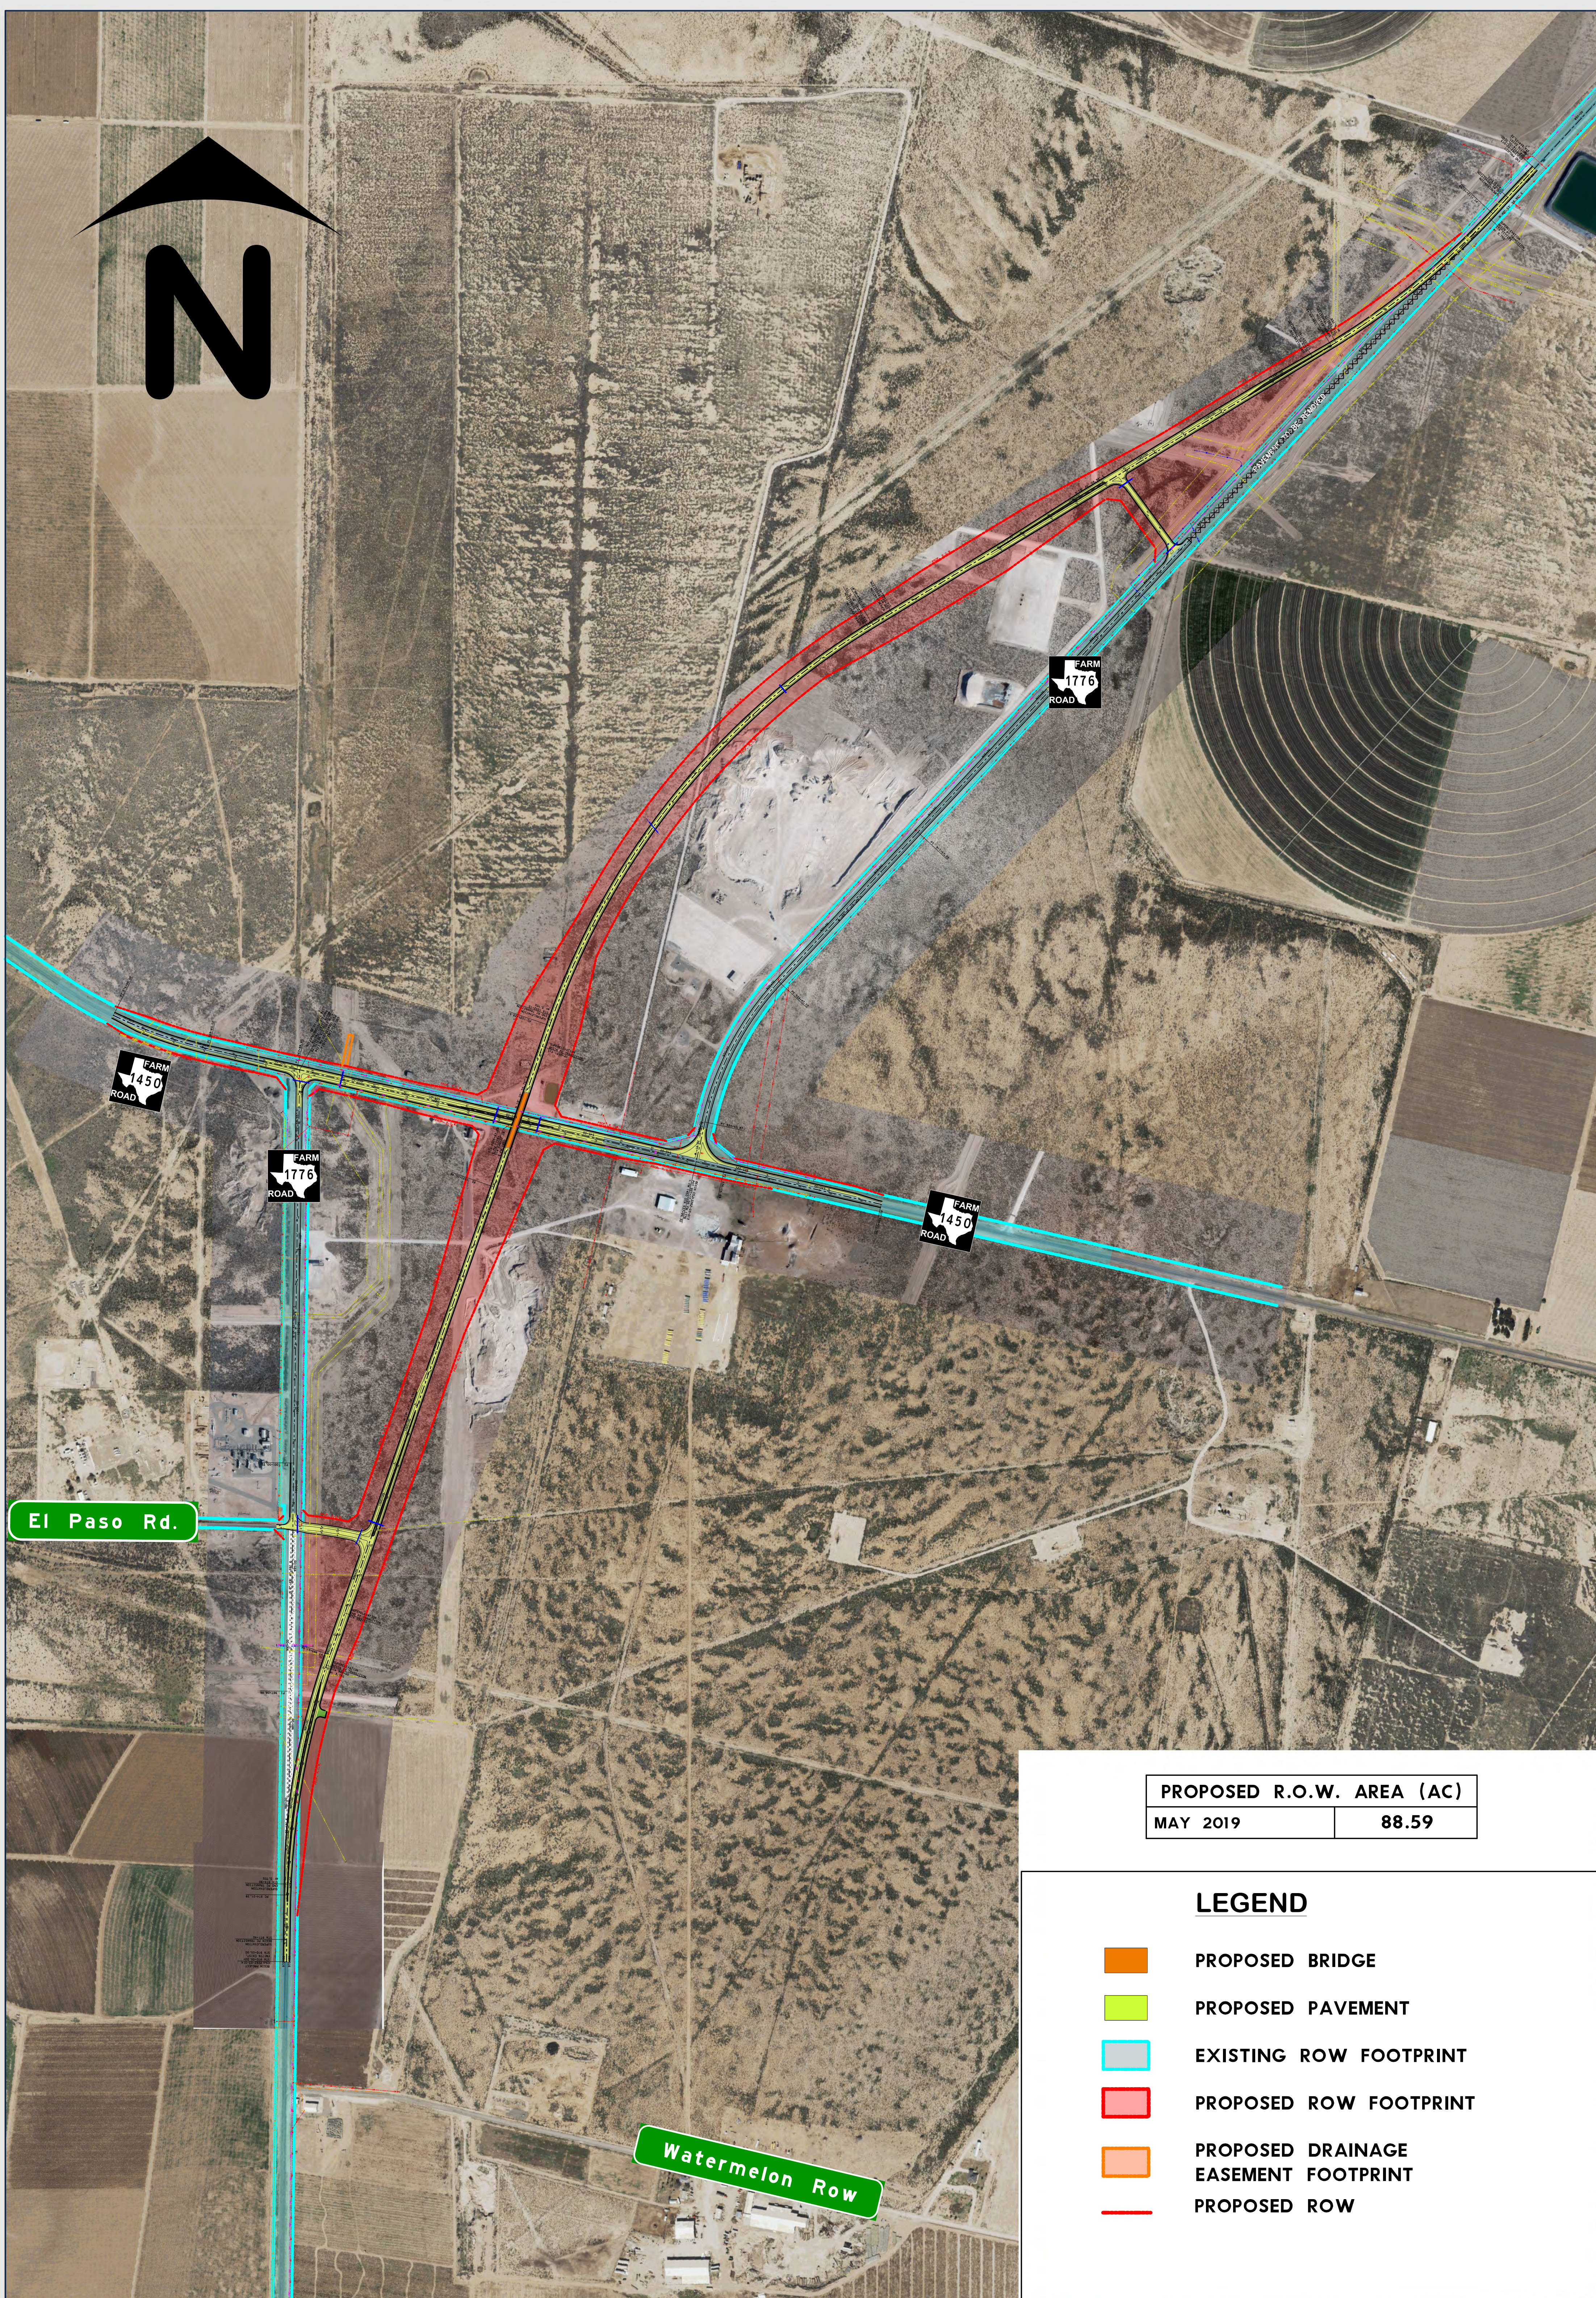

FM 1776 at FM 1450 Proposed Project Layout

FM 1776 at FM 1450
PROPOSED PROJECT LAYOUT

PECOS COUNTY
DATE: FEBRUARY 12, 2020