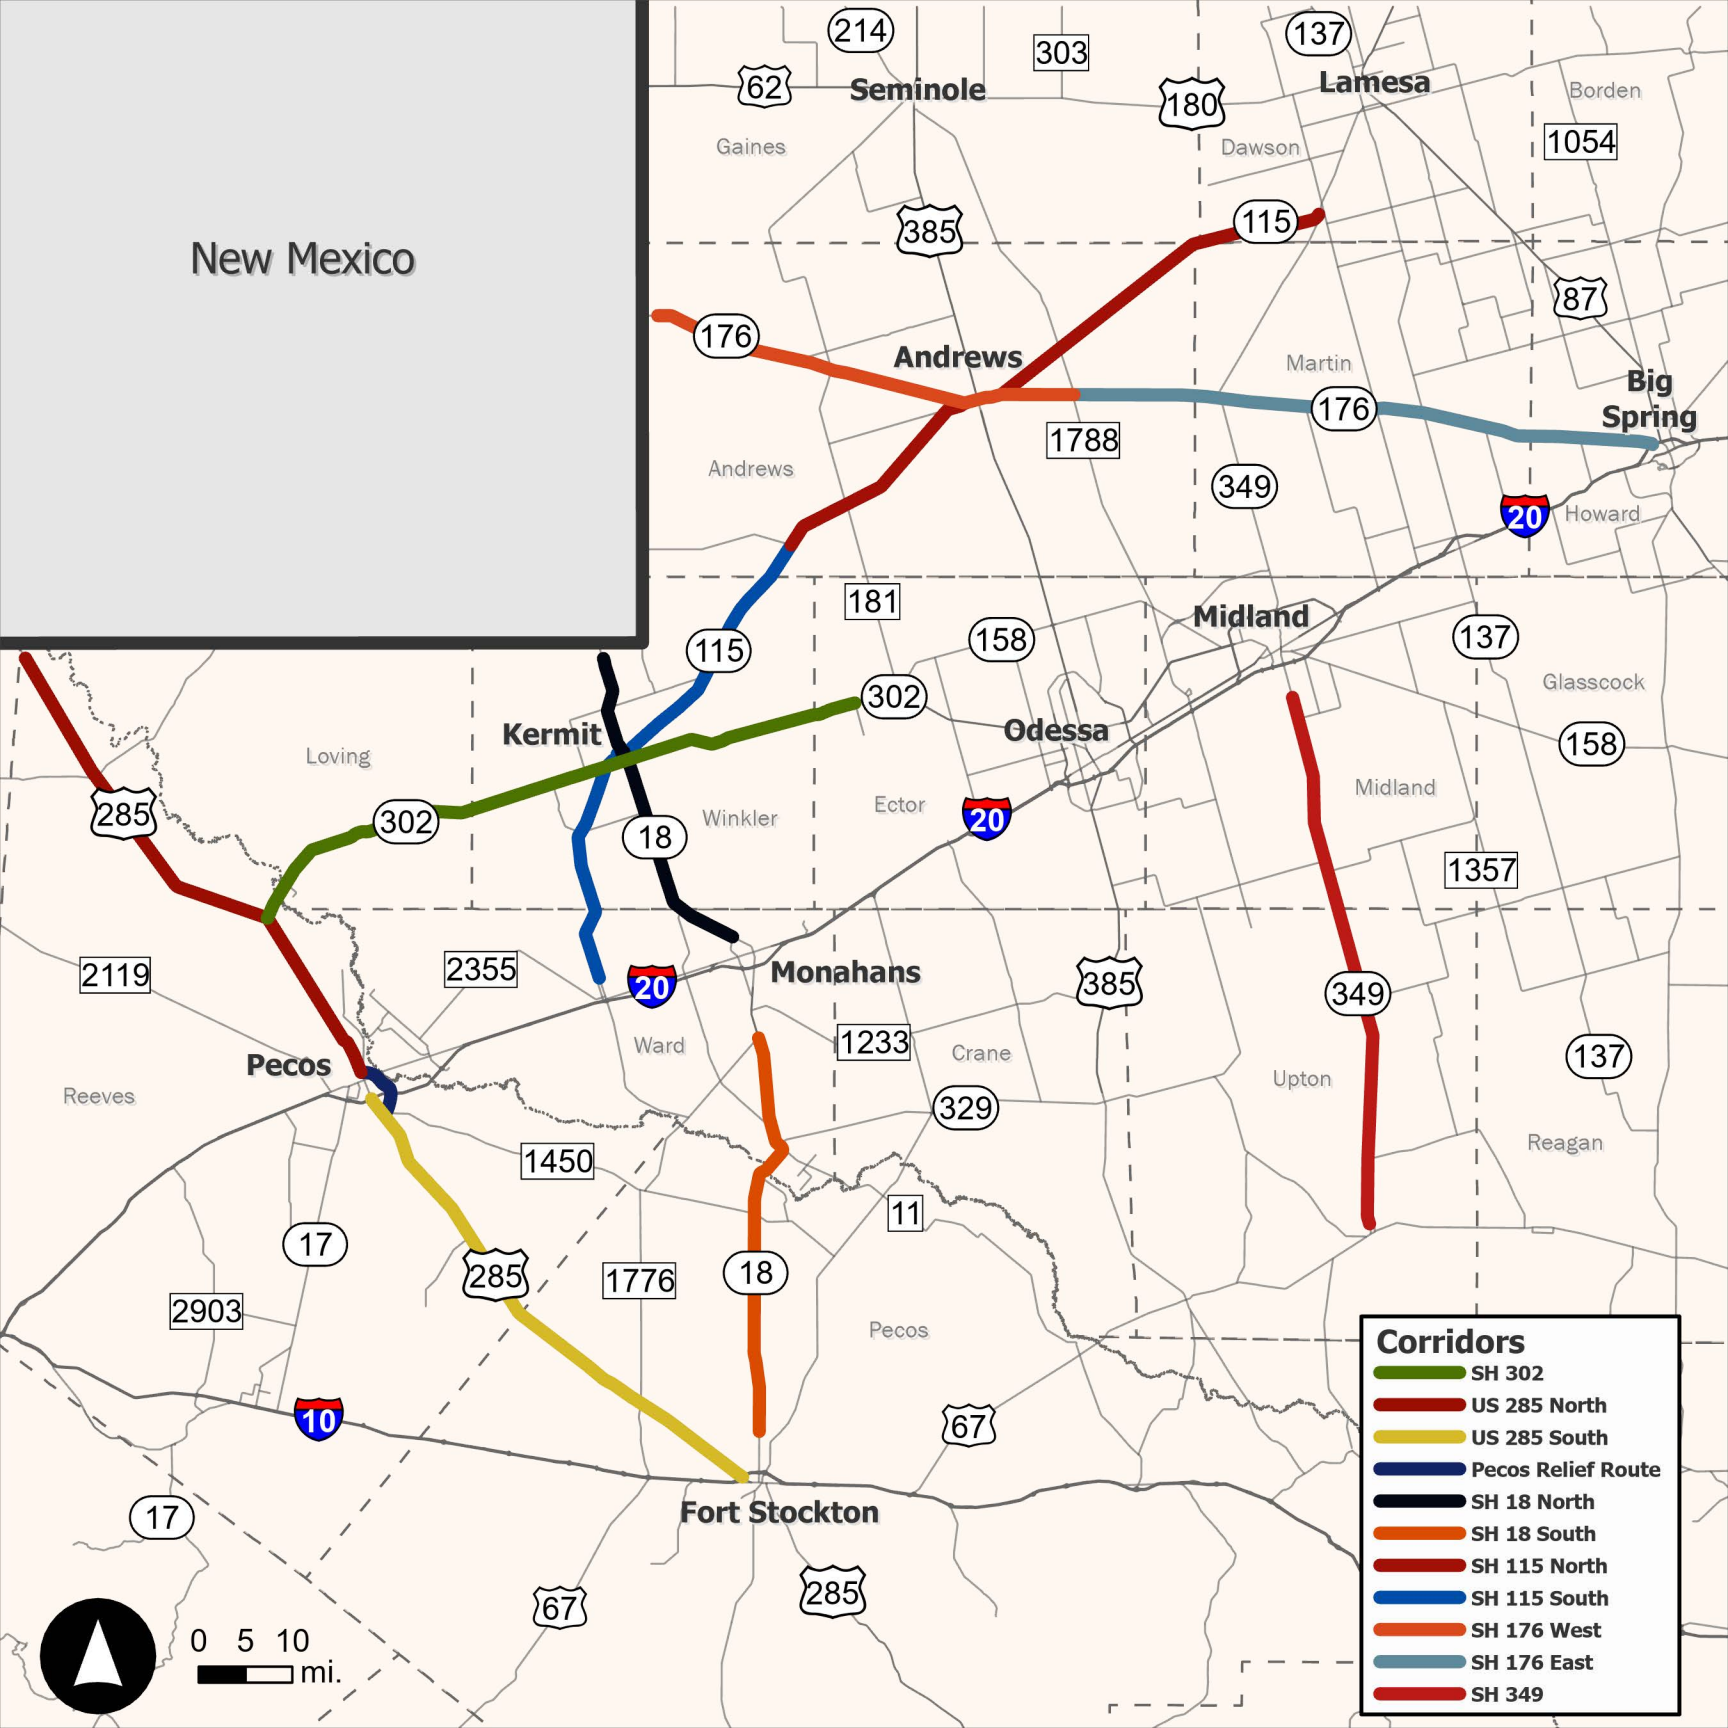

New Mexico

**Corridors**

- SH 302
- US 285 North
- US 285 South
- Pecos Relief Route
- SH 18 North
- SH 18 South
- SH 115 North
- SH 115 South
- SH 176 West
- SH 176 East
- SH 349

0 5 10  
mi.