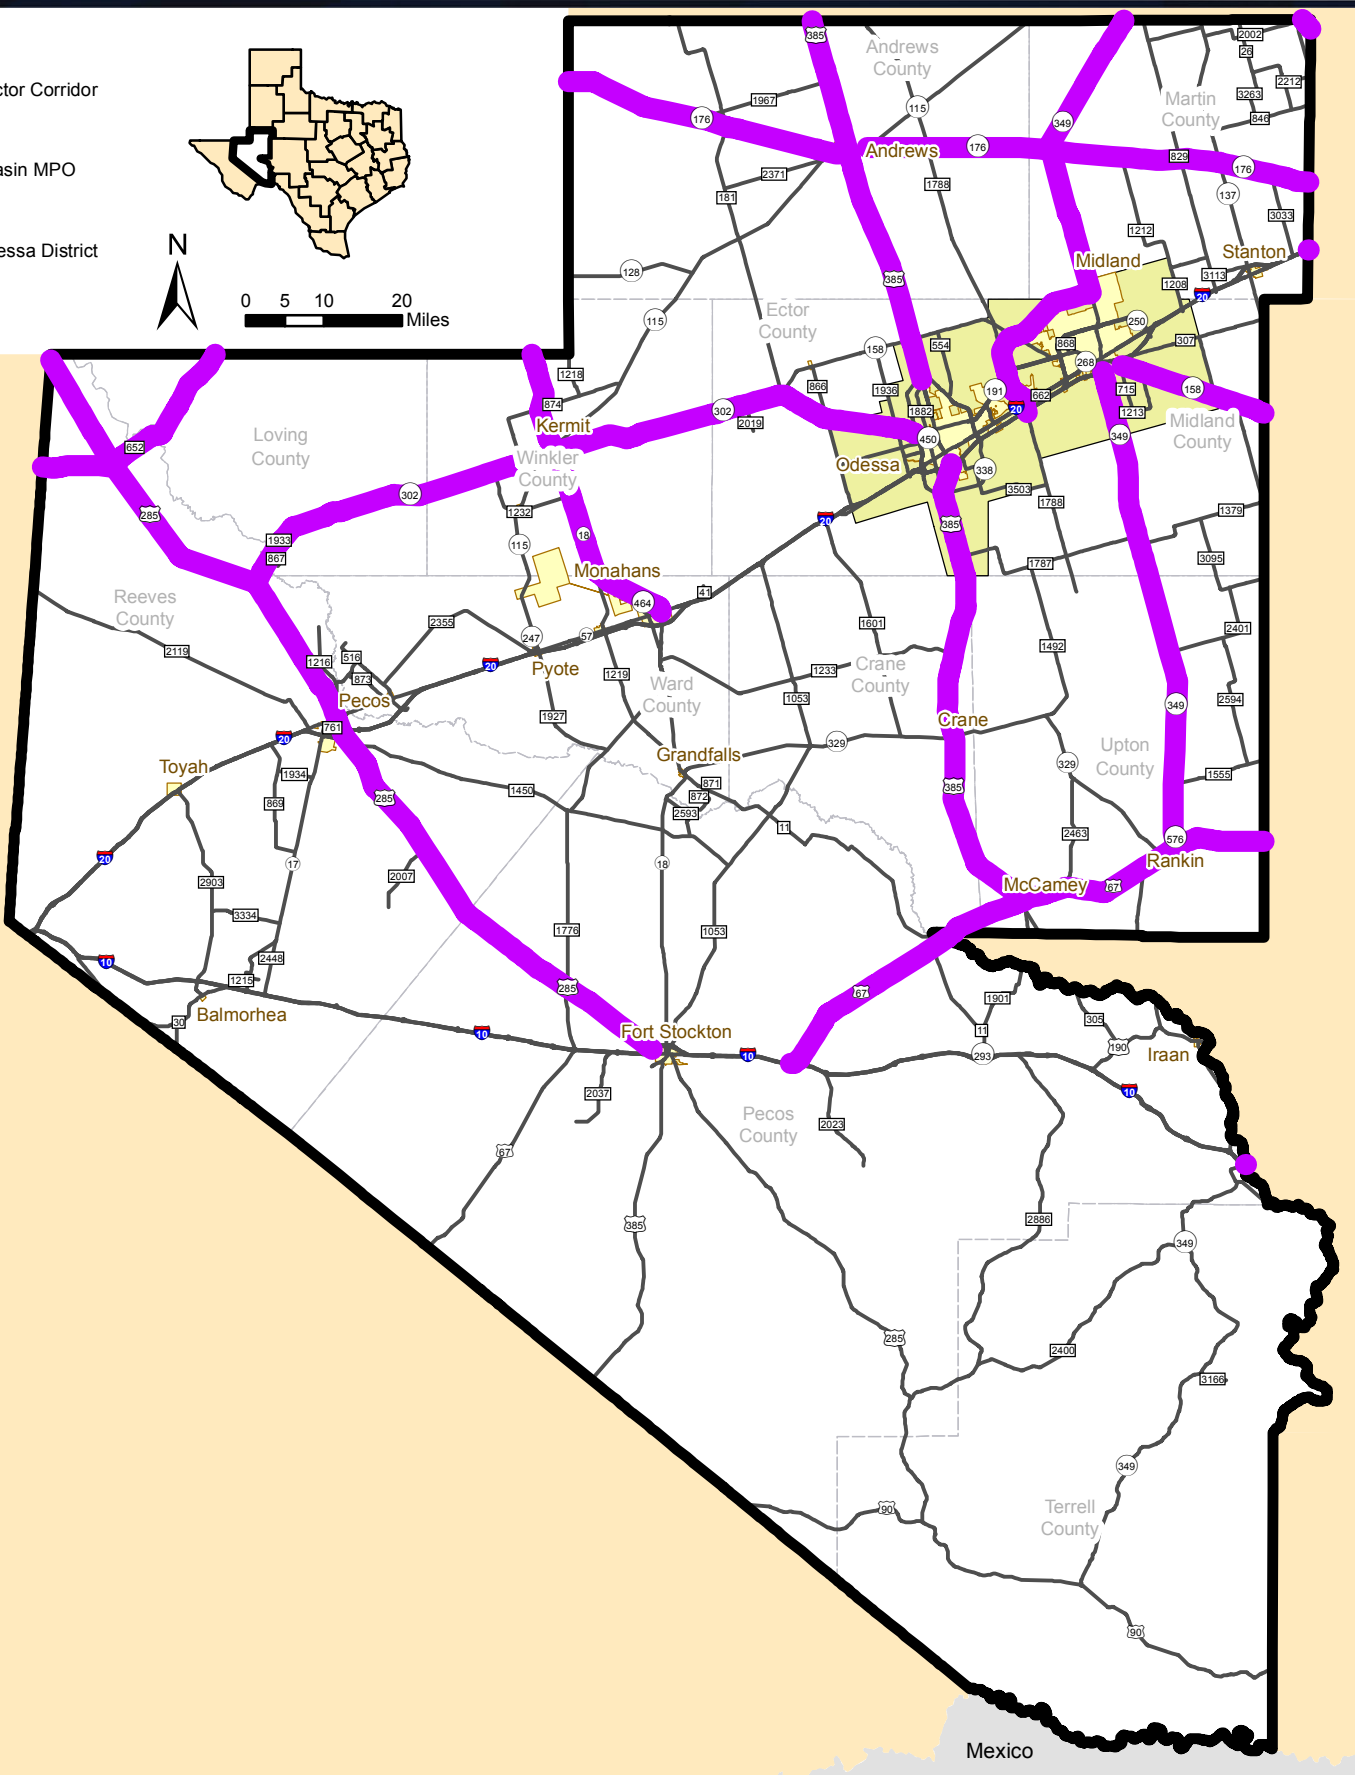

# TEXAS DEPARTMENT OF TRANSPORTATION

## Legend

-  Energy Sector Corridor
-  City
-  Permian Basin MPO
-  County
-  TxDOT Odessa District

0 5 10 20 Miles

TxDOT Odessa District Energy Sector Corridors