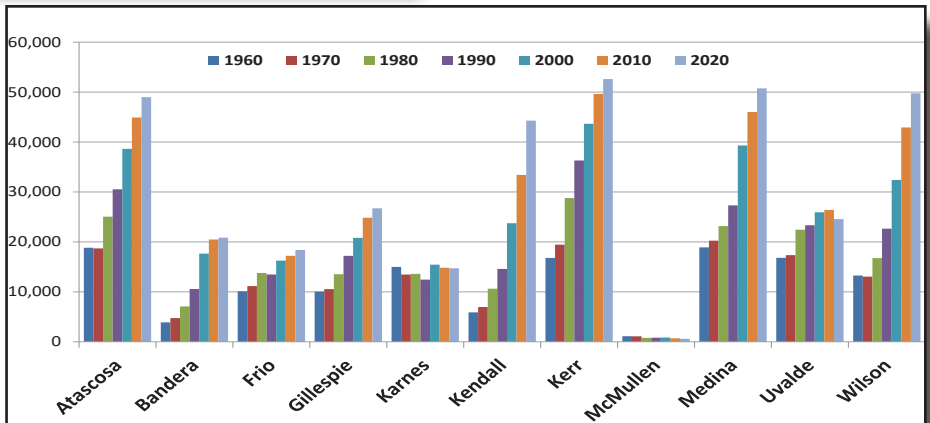

McMullen County

TxDOT and ARRPO Rural Transportation Workshop

Projected Population Change, Texas Counties and ARRPO Region (2010-2050)

Data Source: Texas Demographic Center Population Projection

McMullen County
Historic and Projected
Population
Source: Decennial Census Data, ACS Census Data, Texas State Data Center

ARRPO Regional Population (1960-2020)

Source: 2010 and 2020 Decennial Census Data

Median Age in ARRPO and AAMPO Region (2015-2019)

Source: ACS Census Data, 5 Year, 2015-2019

McMullen County Population by Age Cohort (2015-2019)