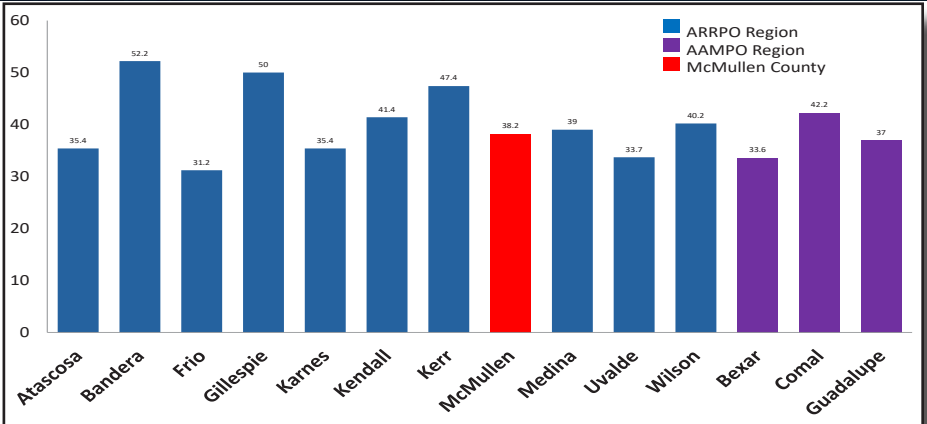

McMullen County

TxDOT and ARRPO Rural Transportation Workshop

Projected Population Change, Texas Counties and ARRPO Region (2010-2050)

Data Source: Texas Demographic Center Population Projection

McMullen County
Historic and Projected
Population
Source: Decennial Census Data, ACS Census Data, Texas State Data Center

ARRPO Regional Population (1960-2020)

Source: 2010 and 2020 Decennial Census Data

Median Age in ARRPO and AAMPO Region (2015-2019)

Source: ACS Census Data, 5 Year, 2015-2019

McMullen County Population by Age Cohort (2015-2019)