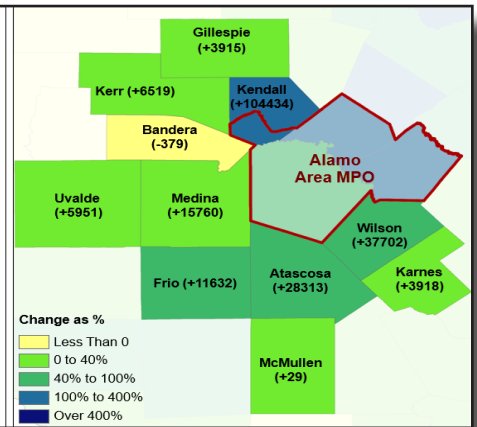

McMullen County

TxDOT and ARRPO Rural Transportation Workshop

Projected Population Change, Texas Counties and ARRPO Region (2010-2050)

Data Source: Texas Demographic Center Population Projection

McMullen County
Historic and Projected
Population
Source: Decennial Census Data, ACS Census Data, Texas State Data Center

ARRPO Regional Population (1960-2020)

Source: 2010 and 2020 Decennial Census Data

Median Age in ARRPO and AAMPO Region (2015-2019)

Source: ACS Census Data, 5 Year, 2015-2019

McMullen County Population by Age Cohort (2015-2019)