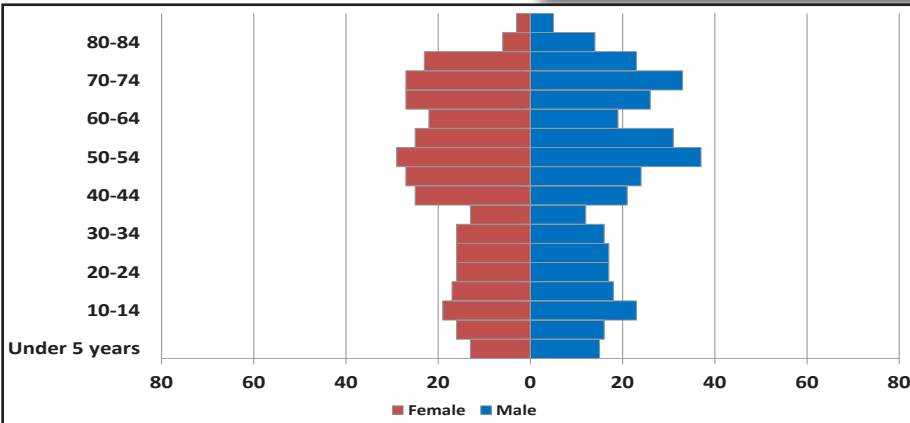

McMullen County

TxDOT and ARRPO Rural Transportation Workshop

Projected Population Change, Texas Counties and ARRPO Region (2010-2050)

Data Source: Texas Demographic Center Population Projection

McMullen County
Historic and Projected
Population
Source: Decennial Census Data, ACS Census Data, Texas State Data Center

ARRPO Regional Population (1960-2020)

Source: 2010 and 2020 Decennial Census Data

Median Age in ARRPO and AAMPO Region (2015-2019)

Source: ACS Census Data, 5 Year, 2015-2019

McMullen County Population by Age Cohort (2015-2019)