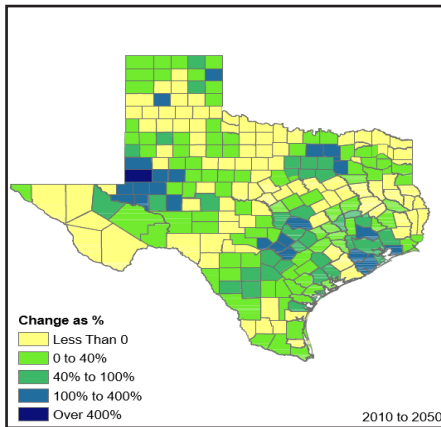

McMullen County

TxDOT and ARRPO Rural Transportation Workshop

Projected Population Change, Texas Counties and ARRPO Region (2010-2050)

Data Source: Texas Demographic Center Population Projection

McMullen County
Historic and Projected
Population
Source: Decennial Census Data, ACS Census Data, Texas State Data Center

ARRPO Regional Population (1960-2020)

Source: 2010 and 2020 Decennial Census Data

Median Age in ARRPO and AAMPO Region (2015-2019)

Source: ACS Census Data, 5 Year, 2015-2019

McMullen County Population by Age Cohort (2015-2019)