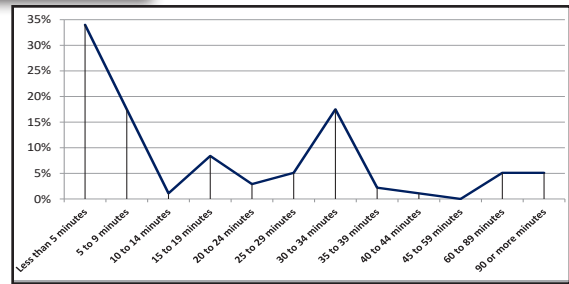

Median Age in ARRPO and AAMPO Region (2015-2019)

Source: ACS Census Data, 5 Year, 2015-2019

McMullen County Population by Age Cohort (2015-2019)

Source: American Community Survey, 5 Year, 2015 - 2019

Employment Location of Workers from McMullen County (2012-2016)

Source: CTPP 5 Year, 2012 - 2016

Commute Times of McMullen County Commuters (2015-2019)

Source: CTPP 5 Year, 2012 - 2016

TxDOT Projects by Funding Type (2016-2026)

Source: TxDOT San Antonio District