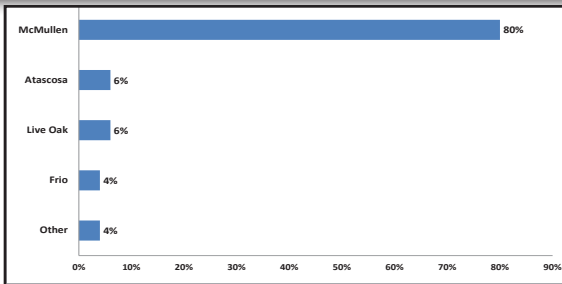

Employment Location of Workers from McMullen County (2012-2016)

Source: CTPP 5 Year, 2012 - 2016