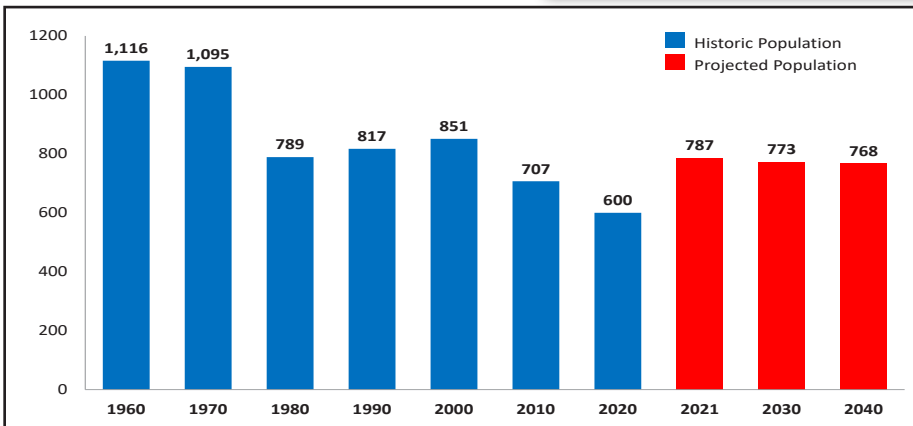

McMullen County

TxDOT and ARRPO Rural Transportation Workshop

Projected Population Change, Texas Counties and ARRPO Region (2010-2050)

Data Source: Texas Demographic Center Population Projection

McMullen County
Historic and Projected
Population
Source: Decennial Census Data, ACS Census Data, Texas State Data Center

ARRPO Regional Population (1960-2020)

Source: 2010 and 2020 Decennial Census Data

Median Age in ARRPO and AAMPO Region (2015-2019)

Source: ACS Census Data, 5 Year, 2015-2019

McMullen County Population by Age Cohort (2015-2019)