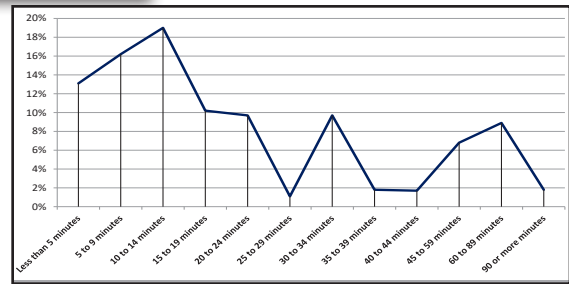

Median Age in ARRPO and AAMPO Region (2015-2019)

Source: ACS Census Data, 5 Year, 2015-2019

Karnes County Population by Age Cohort (2015-2019)

Source: American Community Survey, 5 Year, 2015 - 2019

Employment Location of Workers from Karnes County (2012-2016)

Source: CTPP 5 Year, 2012 - 2016

Commute Times of Karnes County Commuters (2015-2019)

Source: CTPP 5 Year, 2012 - 2016