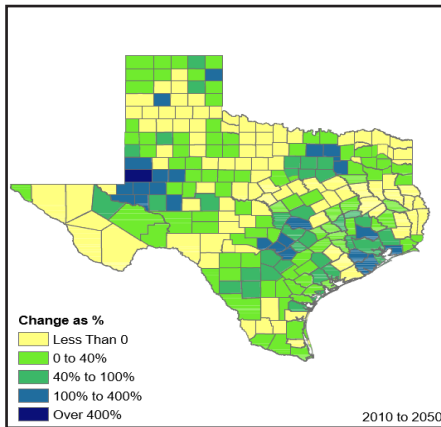

Karnes County

TxDOT and ARRPO Rural Transportation Workshop

Projected Population Change, Texas Counties and ARRPO Region (2010-2050)
 Data Source: Texas Demographic Center Population Projection

Karnes County
 Historic and Projected
 Population
 Source: Decennial Census Data, ACS Census Data, Texas State Data Center

ARRPO Regional Population (1960-2020)
 Source: 2010 and 2020 Decennial Census Data

Median Age in ARRPO and AAMPO Region (2015-2019)

Source: ACS Census Data, 5 Year, 2015-2019

Karnes County Population by Age Cohort (2015-2019)