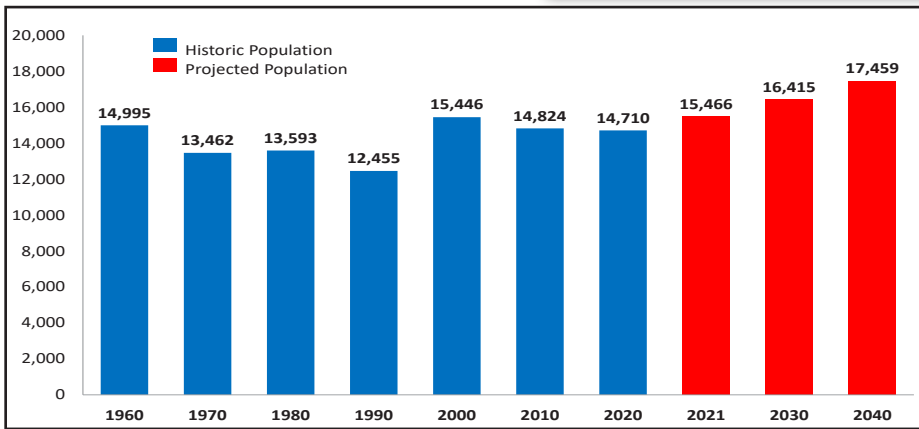

Karnes County

TxDOT and ARRPO Rural Transportation Workshop

Projected Population Change, Texas Counties and ARRPO Region (2010-2050)
 Data Source: Texas Demographic Center Population Projection

Karnes County
 Historic and Projected
 Population
 Source: Decennial Census Data, ACS Census Data, Texas State Data Center

ARRPO Regional Population (1960-2020)
 Source: 2010 and 2020 Decennial Census Data

Median Age in ARRPO and AAMPO Region (2015-2019)

Source: ACS Census Data, 5 Year, 2015-2019

Karnes County Population by Age Cohort (2015-2019)