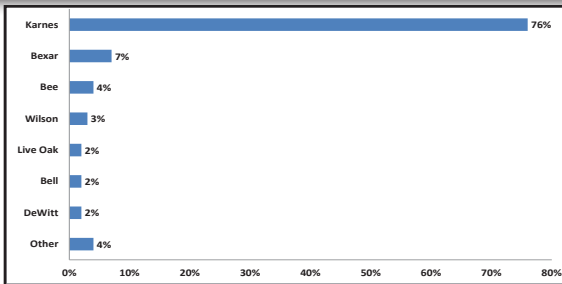

Employment Location of Workers from Karnes County (2012-2016)

Source: CTPP 5 Year, 2012 - 2016