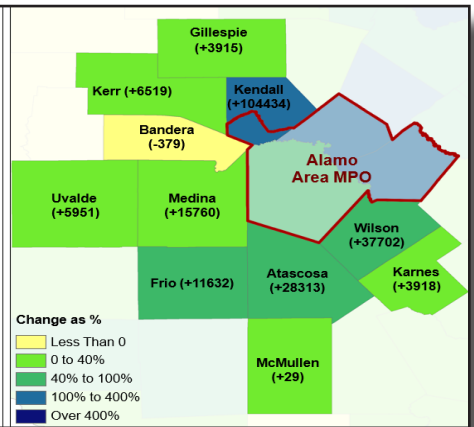

Karnes County

TxDOT and ARRPO Rural Transportation Workshop

Projected Population Change, Texas Counties and ARRPO Region (2010-2050)
 Data Source: Texas Demographic Center Population Projection

Karnes County
 Historic and Projected
 Population
 Source: Decennial Census Data, ACS Census Data, Texas State Data Center

ARRPO Regional Population (1960-2020)
 Source: 2010 and 2020 Decennial Census Data

Median Age in ARRPO and AAMPO Region (2015-2019)

Source: ACS Census Data, 5 Year, 2015-2019

Karnes County Population by Age Cohort (2015-2019)