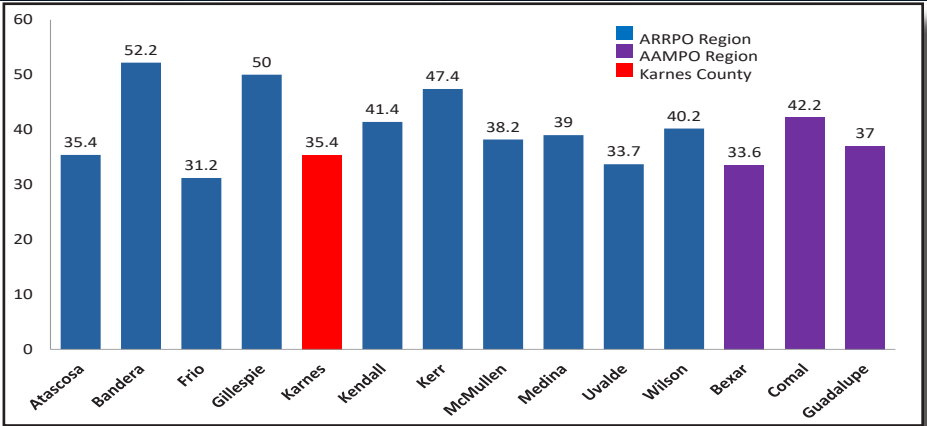

Karnes County

TxDOT and ARRPO Rural Transportation Workshop

Projected Population Change, Texas Counties and ARRPO Region (2010-2050)
 Data Source: Texas Demographic Center Population Projection

Karnes County
 Historic and Projected
 Population
 Source: Decennial Census Data, ACS Census Data, Texas State Data Center

ARRPO Regional Population (1960-2020)
 Source: 2010 and 2020 Decennial Census Data

Median Age in ARRPO and AAMPO Region (2015-2019)

Source: ACS Census Data, 5 Year, 2015-2019

Karnes County Population by Age Cohort (2015-2019)