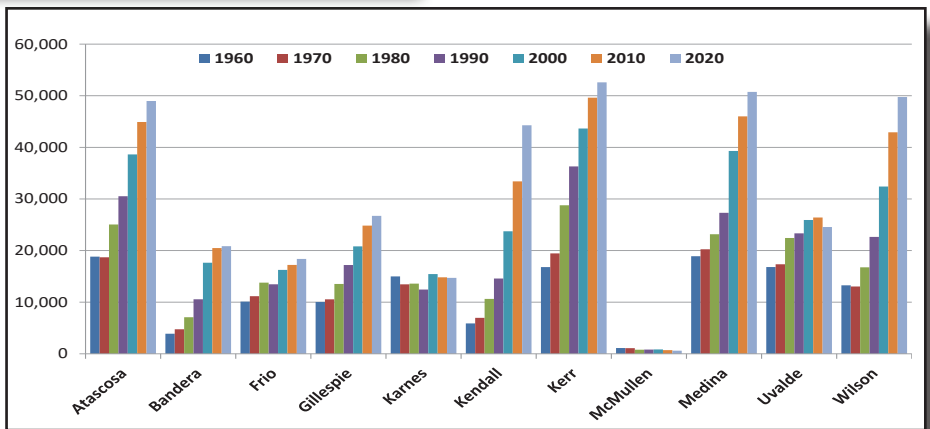

Karnes County

TxDOT and ARRPO Rural Transportation Workshop

Projected Population Change, Texas Counties and ARRPO Region (2010-2050)
 Data Source: Texas Demographic Center Population Projection

Karnes County
 Historic and Projected
 Population
 Source: Decennial Census Data, ACS Census Data, Texas State Data Center

ARRPO Regional Population (1960-2020)
 Source: 2010 and 2020 Decennial Census Data

Median Age in ARRPO and AAMPO Region (2015-2019)

Source: ACS Census Data, 5 Year, 2015-2019

Karnes County Population by Age Cohort (2015-2019)