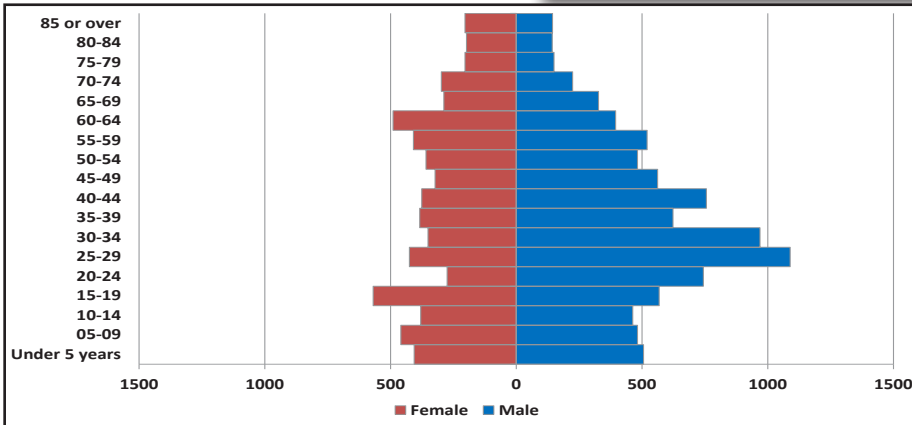

ARRPO Regional Population (1960-2020)
 Source: 2010 and 2020 Decennial Census Data

Median Age in ARRPO and AAMPO Region (2015-2019)

Source: ACS Census Data, 5 Year, 2015-2019

Karnes County Population by Age Cohort (2015-2019)