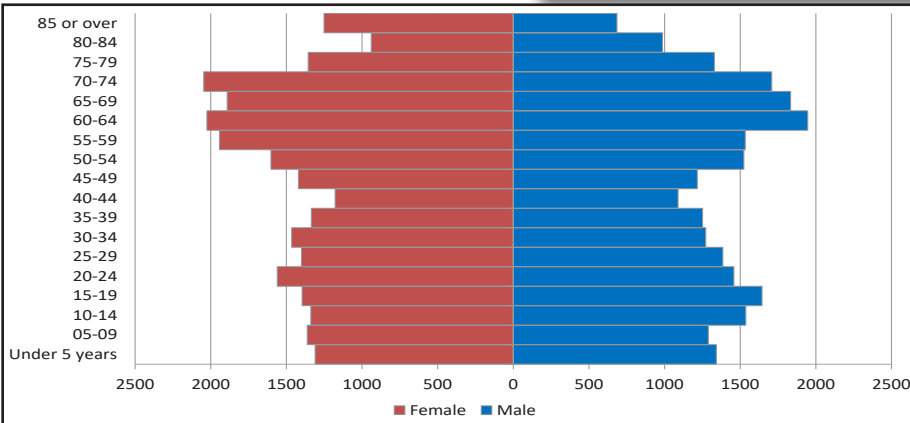

Kerr County

TxDOT and ARRPO Rural Transportation Workshop

Projected Population Change, Texas Counties and ARRPO Region (2010-2050)
 Data Source: Texas Demographic Center Population Projection

Kerr County Historic and Projected Population
 Source: Decennial Census Data, ACS Census Data, Texas State Data Center

ARRPO Regional Population (1960-2020)
 Source: 2010 and 2020 Decennial Census Data

Median Age in ARRPO and AAMPO Region (2015-2019)

Source: ACS Census Data, 5 Year, 2015-2019

Kerr County Population by Age Cohort (2015-2019)