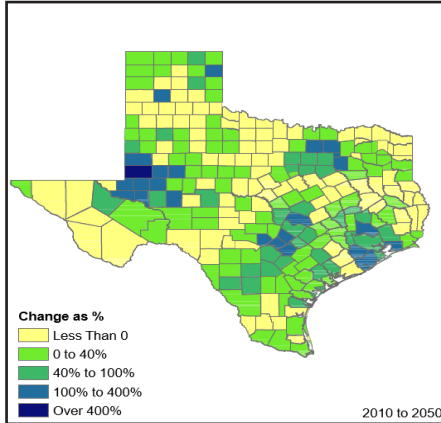

Kerr County

TxDOT and ARRPO Rural Transportation Workshop

Projected Population Change, Texas Counties and ARRPO Region (2010-2050)
 Data Source: Texas Demographic Center Population Projection

Kerr County Historic and Projected Population
 Source: Decennial Census Data, ACS Census Data, Texas State Data Center

ARRPO Regional Population (1960-2020)
 Source: 2010 and 2020 Decennial Census Data

Median Age in ARRPO and AAMPO Region (2015-2019)

Source: ACS Census Data, 5 Year, 2015-2019

Kerr County Population by Age Cohort (2015-2019)