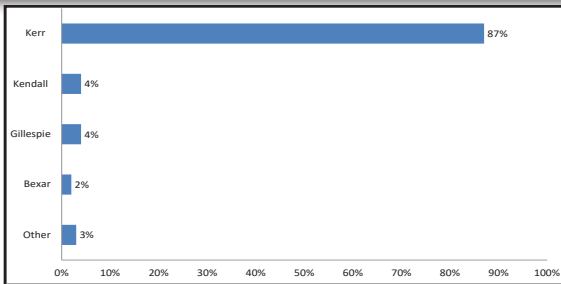

Employment Location of Workers from Kerr County (2012-2016)

Source: CTPP 5 Year, 2012 - 2016