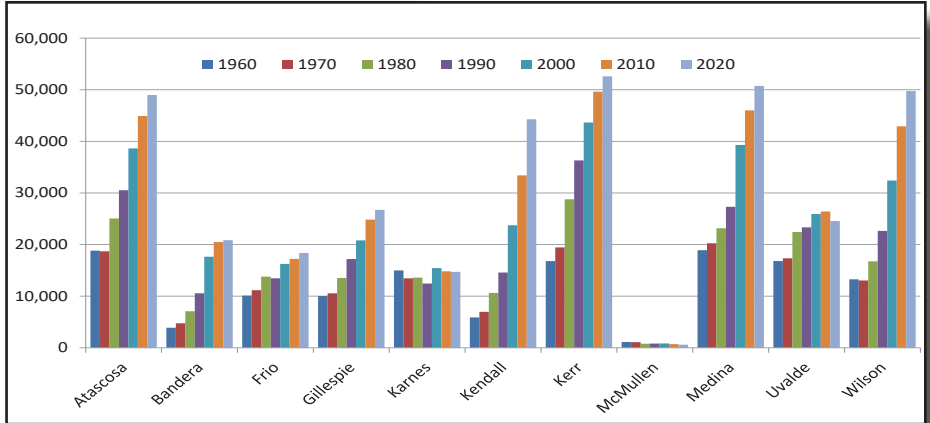

Kerr County

TxDOT and ARRPO Rural Transportation Workshop

Projected Population Change, Texas Counties and ARRPO Region (2010-2050)
 Data Source: Texas Demographic Center Population Projection

Kerr County Historic and Projected Population
 Source: Decennial Census Data, ACS Census Data, Texas State Data Center

ARRPO Regional Population (1960-2020)
 Source: 2010 and 2020 Decennial Census Data

Median Age in ARRPO and AAMPO Region (2015-2019)

Source: ACS Census Data, 5 Year, 2015-2019

Kerr County Population by Age Cohort (2015-2019)