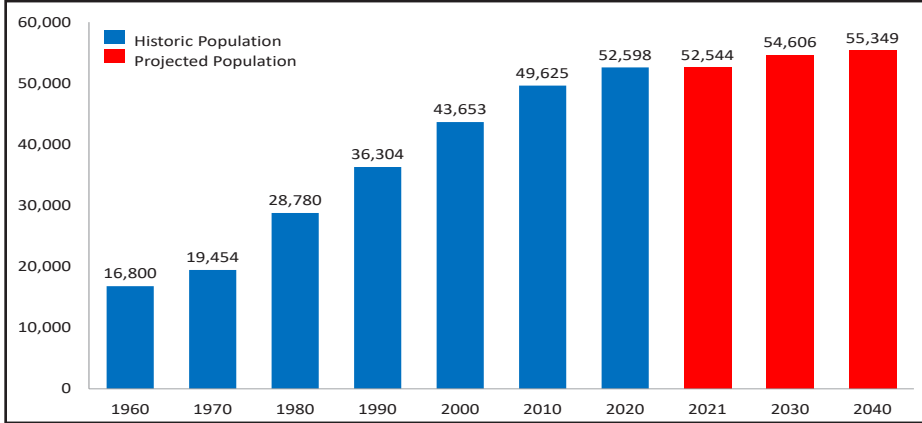

Kerr County

TxDOT and ARRPO Rural Transportation Workshop

Projected Population Change, Texas Counties and ARRPO Region (2010-2050)
 Data Source: Texas Demographic Center Population Projection

Kerr County Historic and Projected Population
 Source: Decennial Census Data, ACS Census Data, Texas State Data Center

ARRPO Regional Population (1960-2020)
 Source: 2010 and 2020 Decennial Census Data

Median Age in ARRPO and AAMPO Region (2015-2019)

Source: ACS Census Data, 5 Year, 2015-2019

Kerr County Population by Age Cohort (2015-2019)