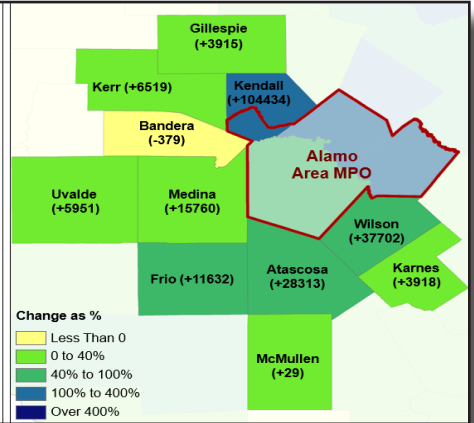

Kerr County

TxDOT and ARRPO Rural Transportation Workshop

Projected Population Change, Texas Counties and ARRPO Region (2010-2050)
 Data Source: Texas Demographic Center Population Projection

Kerr County Historic and Projected Population
 Source: Decennial Census Data, ACS Census Data, Texas State Data Center

ARRPO Regional Population (1960-2020)
 Source: 2010 and 2020 Decennial Census Data

Median Age in ARRPO and AAMPO Region (2015-2019)

Source: ACS Census Data, 5 Year, 2015-2019

Kerr County Population by Age Cohort (2015-2019)