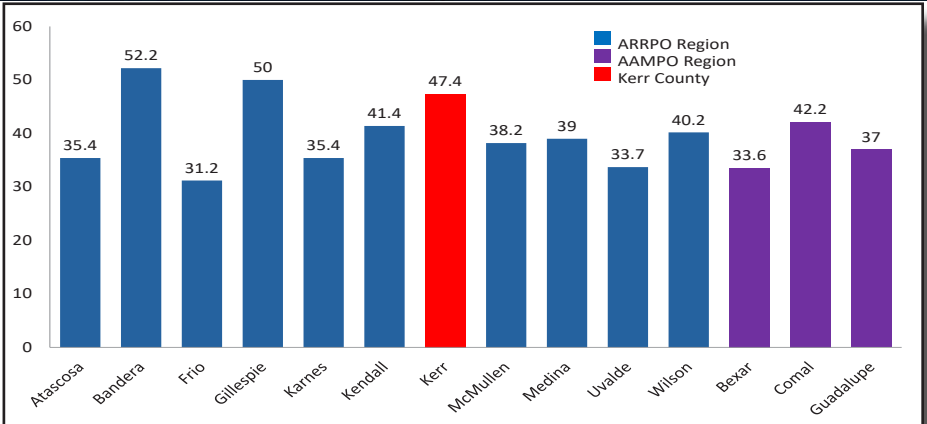

Kerr County

TxDOT and ARRPO Rural Transportation Workshop

Projected Population Change, Texas Counties and ARRPO Region (2010-2050)
 Data Source: Texas Demographic Center Population Projection

Kerr County Historic and Projected Population
 Source: Decennial Census Data, ACS Census Data, Texas State Data Center

ARRPO Regional Population (1960-2020)
 Source: 2010 and 2020 Decennial Census Data

Median Age in ARRPO and AAMPO Region (2015-2019)

Source: ACS Census Data, 5 Year, 2015-2019

Kerr County Population by Age Cohort (2015-2019)