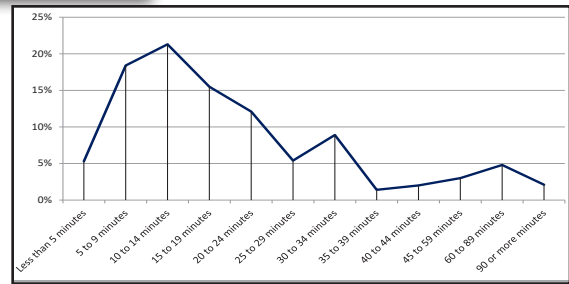

Commute Times of Kerr County Commuters (2015-2019)

Source: CTPP 5 Year, 2012 - 2016