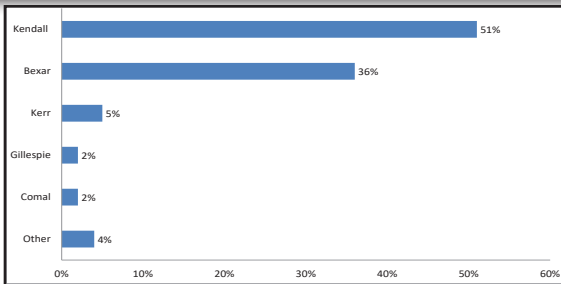

Employment Location of Workers from Kendall County (2012-2016)

Source: CTPP 5 Year, 2012 - 2016