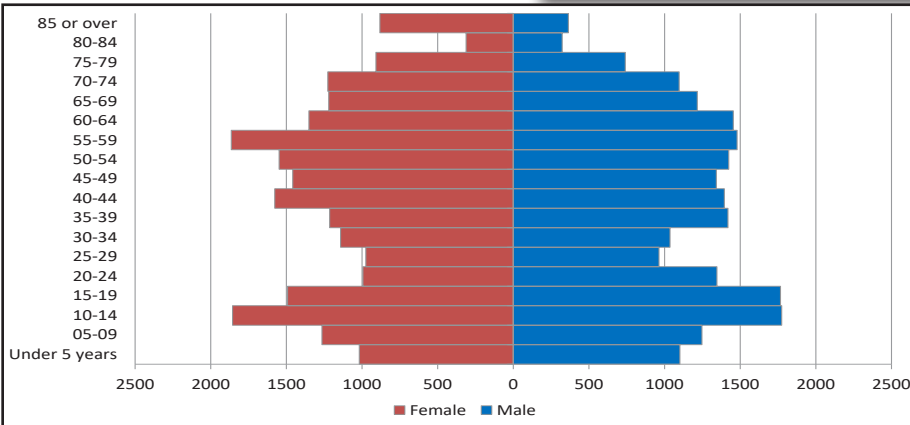

Source: Decennial Census Data, ACS Census Data, Texas State Data Center

ARRPO Regional Population (1960-2020)

Source: 2010 and 2020 Decennial Census Data

Median Age in ARRPO and AAMPO Region (2015-2019)

Source: ACS Census Data, 5 Year, 2015-2019