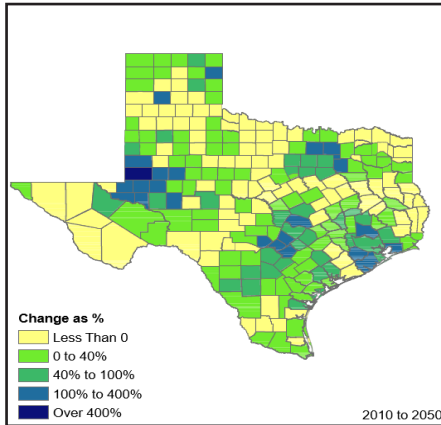

Kendall County

TxDOT and ARRPO Rural Transportation Workshop

Projected Population Change, Texas Counties and ARRPO Region (2010-2050)

Data Source: Texas Demographic Center Population Projection

Kendall County Historic and Projected Population

Source: Decennial Census Data, ACS Census Data, Texas State Data Center

ARRPO Regional Population (1960-2020)

Source: 2010 and 2020 Decennial Census Data

Median Age in ARRPO and AAMPO Region (2015-2019)

Source: ACS Census Data, 5 Year, 2015-2019