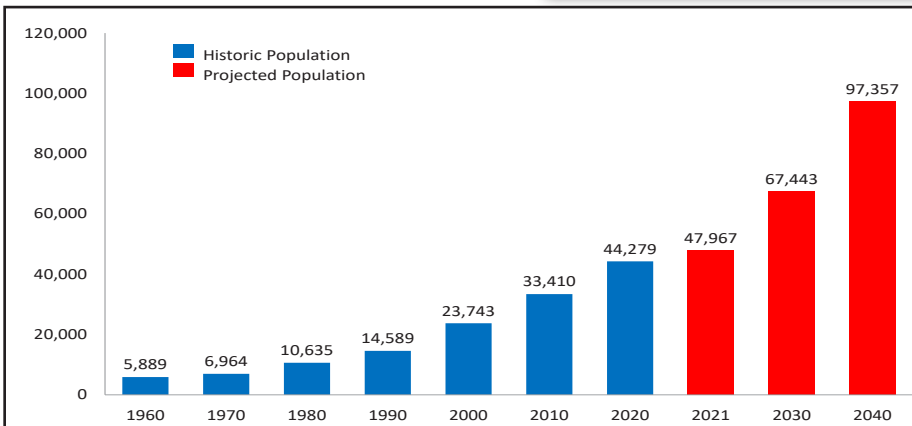

Kendall County

TxDOT and ARRPO Rural Transportation Workshop

Projected Population Change, Texas Counties and ARRPO Region (2010-2050)

Data Source: Texas Demographic Center Population Projection

Kendall County Historic and Projected Population

Source: Decennial Census Data, ACS Census Data, Texas State Data Center

ARRPO Regional Population (1960-2020)

Source: 2010 and 2020 Decennial Census Data

Median Age in ARRPO and AAMPO Region (2015-2019)

Source: ACS Census Data, 5 Year, 2015-2019