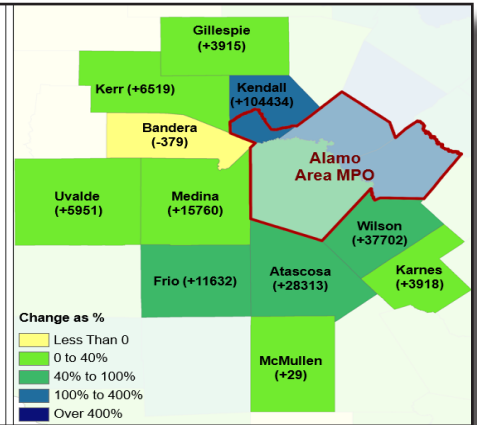

Kendall County

TxDOT and ARRPO Rural Transportation Workshop

Projected Population Change, Texas Counties and ARRPO Region (2010-2050)

Data Source: Texas Demographic Center Population Projection

Kendall County Historic and Projected Population

Source: Decennial Census Data, ACS Census Data, Texas State Data Center

ARRPO Regional Population (1960-2020)

Source: 2010 and 2020 Decennial Census Data

Median Age in ARRPO and AAMPO Region (2015-2019)

Source: ACS Census Data, 5 Year, 2015-2019