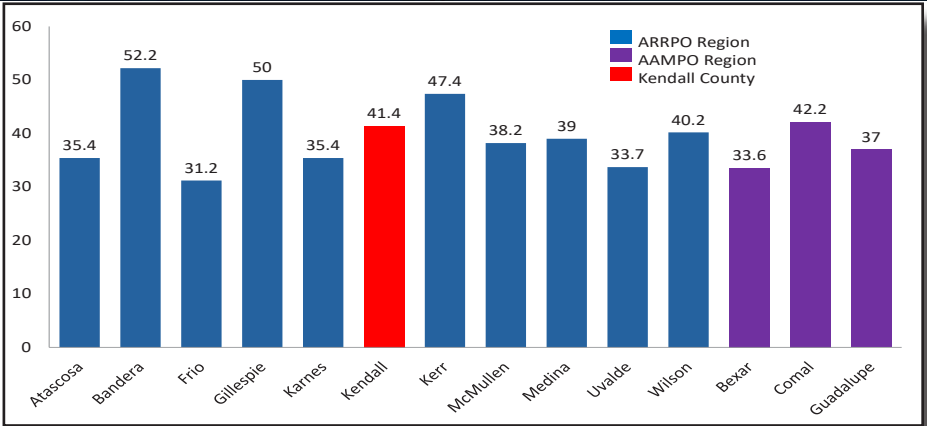

Source: Decennial Census Data, ACS Census Data, Texas State Data Center

ARRPO Regional Population (1960-2020)

Source: 2010 and 2020 Decennial Census Data

Median Age in ARRPO and AAMPO Region (2015-2019)

Source: ACS Census Data, 5 Year, 2015-2019