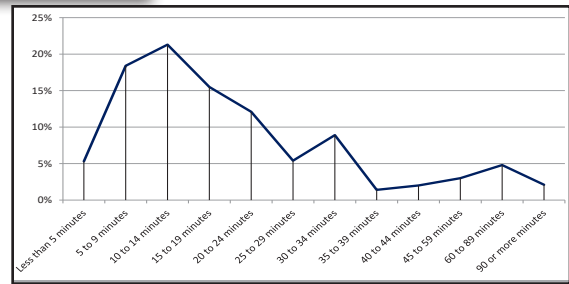

Commute Times of Kendall County Commuters (2015-2019)

Source: CTPP 5 Year, 2012 - 2016