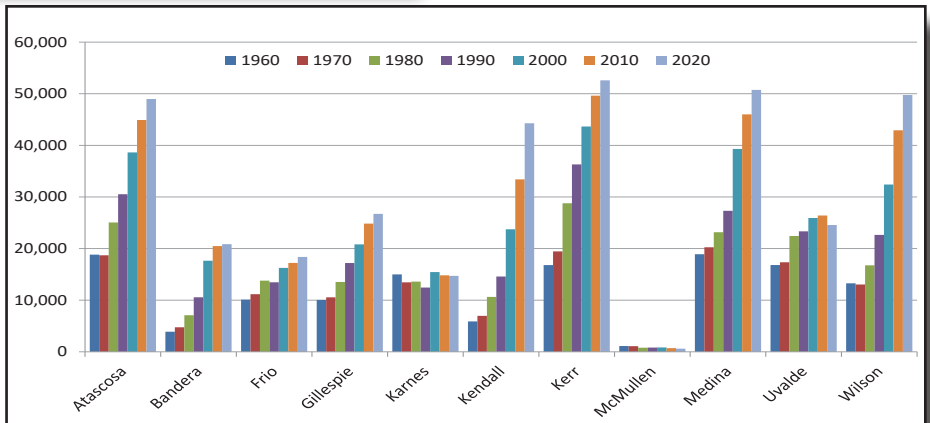

Kendall County

TxDOT and ARRPO Rural Transportation Workshop

Projected Population Change, Texas Counties and ARRPO Region (2010-2050)

Data Source: Texas Demographic Center Population Projection

Kendall County Historic and Projected Population

Source: Decennial Census Data, ACS Census Data, Texas State Data Center

ARRPO Regional Population (1960-2020)

Source: 2010 and 2020 Decennial Census Data

Median Age in ARRPO and AAMPO Region (2015-2019)

Source: ACS Census Data, 5 Year, 2015-2019