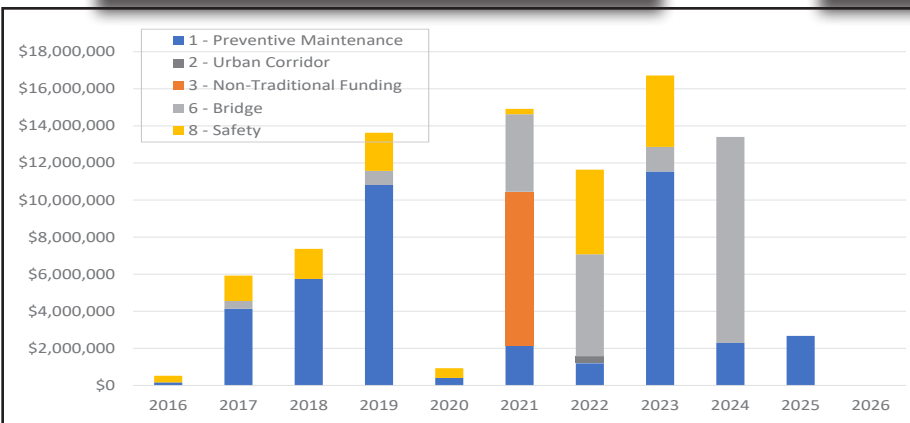

TxDOT Projects by Funding Type (2016-2026)

Source: TxDOT San Antonio District