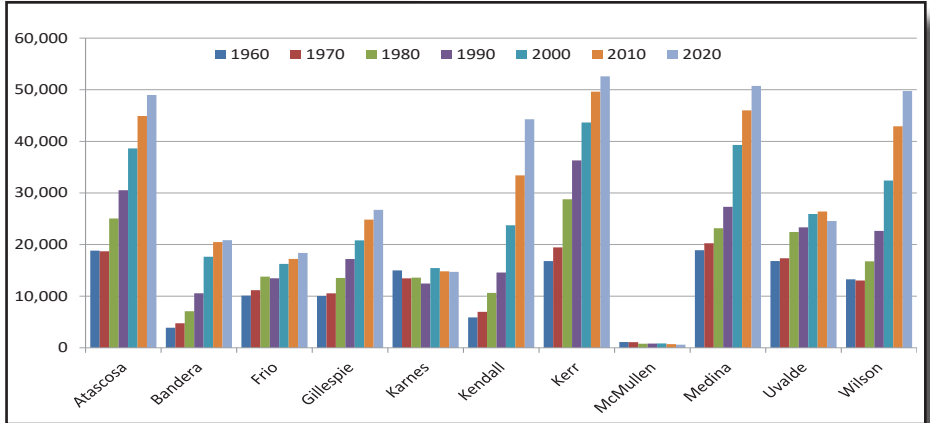

Medina County

TxDOT and ARRPO Rural Transportation Workshop

Projected Population Change, Texas Counties and ARRPO Region (2010-2050)
 Data Source: Texas Demographic Center Population Projection

Medina County
 Historic and Projected
 Population
 Source: Decennial Census Data, ACS Census Data, Texas State Data Center

ARRPO Regional Population (1960-2020)
 Source: 2010 and 2020 Decennial Census Data

Median Age in ARRPO and AAMPO Region (2015-2019)

Source: ACS Census Data, 5 Year, 2015-2019

Medina County Population by Age Cohort (2015-2019)