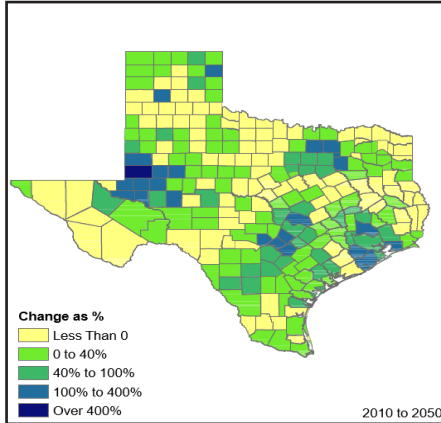

Medina County

TxDOT and ARRPO Rural Transportation Workshop

Projected Population Change, Texas Counties and ARRPO Region (2010-2050)
 Data Source: Texas Demographic Center Population Projection

Medina County
 Historic and Projected
 Population
 Source: Decennial Census Data, ACS Census Data, Texas State Data Center

ARRPO Regional Population (1960-2020)
 Source: 2010 and 2020 Decennial Census Data

Median Age in ARRPO and AAMPO Region (2015-2019)

Source: ACS Census Data, 5 Year, 2015-2019

Medina County Population by Age Cohort (2015-2019)