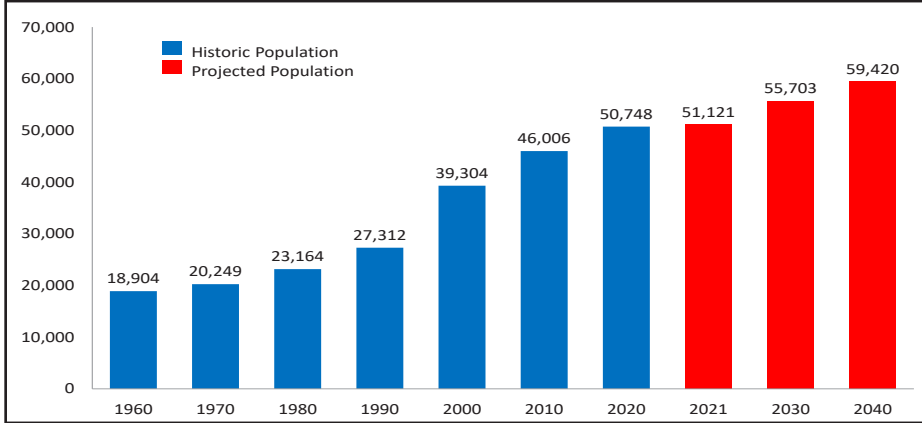

Medina County

TxDOT and ARRPO Rural Transportation Workshop

Projected Population Change, Texas Counties and ARRPO Region (2010-2050)
 Data Source: Texas Demographic Center Population Projection

Medina County
 Historic and Projected
 Population
 Source: Decennial Census Data, ACS Census Data, Texas State Data Center

ARRPO Regional Population (1960-2020)
 Source: 2010 and 2020 Decennial Census Data

Median Age in ARRPO and AAMPO Region (2015-2019)

Source: ACS Census Data, 5 Year, 2015-2019

Medina County Population by Age Cohort (2015-2019)