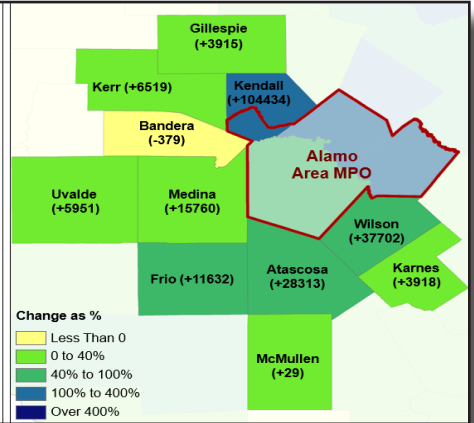

Medina County

TxDOT and ARRPO Rural Transportation Workshop

Projected Population Change, Texas Counties and ARRPO Region (2010-2050)
 Data Source: Texas Demographic Center Population Projection

Medina County
 Historic and Projected
 Population
 Source: Decennial Census Data, ACS Census Data, Texas State Data Center

ARRPO Regional Population (1960-2020)
 Source: 2010 and 2020 Decennial Census Data

Median Age in ARRPO and AAMPO Region (2015-2019)

Source: ACS Census Data, 5 Year, 2015-2019

Medina County Population by Age Cohort (2015-2019)