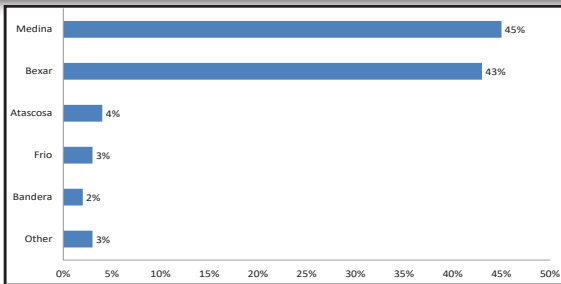

Employment Location of Workers from Medina County (2012-2016)

Source: CTPP 5 Year, 2012 - 2016