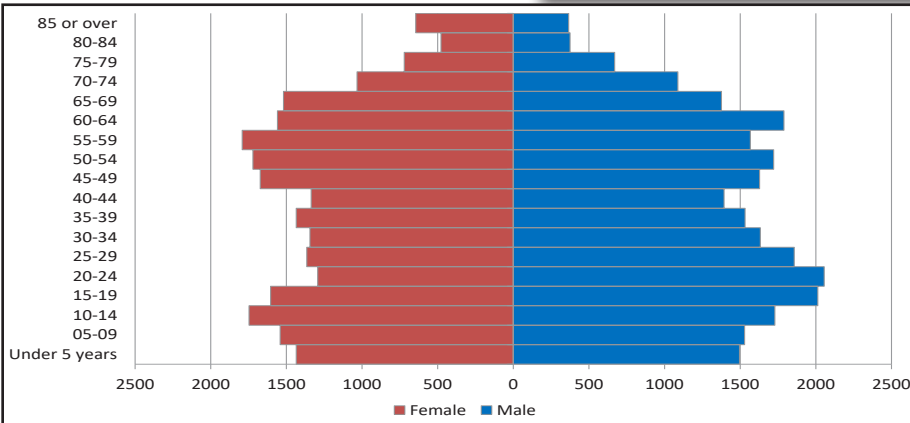

Medina County

TxDOT and ARRPO Rural Transportation Workshop

Projected Population Change, Texas Counties and ARRPO Region (2010-2050)
 Data Source: Texas Demographic Center Population Projection

Medina County
 Historic and Projected
 Population
 Source: Decennial Census Data, ACS Census Data, Texas State Data Center

ARRPO Regional Population (1960-2020)
 Source: 2010 and 2020 Decennial Census Data

Median Age in ARRPO and AAMPO Region (2015-2019)

Source: ACS Census Data, 5 Year, 2015-2019

Medina County Population by Age Cohort (2015-2019)