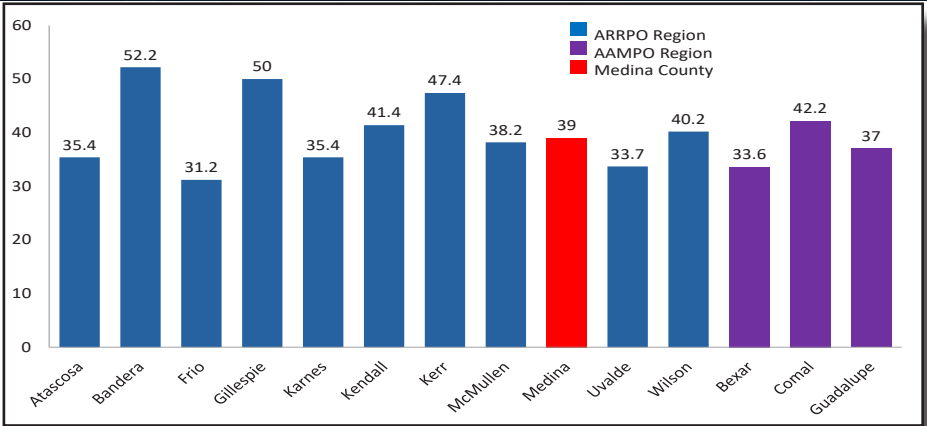

Medina County

TxDOT and ARRPO Rural Transportation Workshop

Projected Population Change, Texas Counties and ARRPO Region (2010-2050)
 Data Source: Texas Demographic Center Population Projection

Medina County
 Historic and Projected
 Population
 Source: Decennial Census Data, ACS Census Data, Texas State Data Center

ARRPO Regional Population (1960-2020)
 Source: 2010 and 2020 Decennial Census Data

Median Age in ARRPO and AAMPO Region (2015-2019)

Source: ACS Census Data, 5 Year, 2015-2019

Medina County Population by Age Cohort (2015-2019)