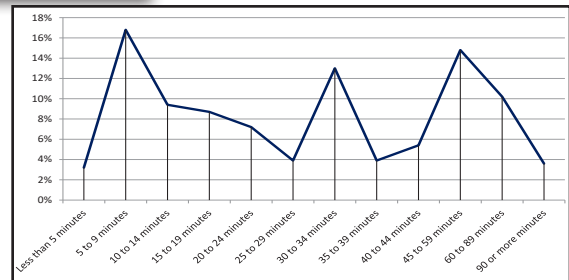

Commute Times of Medina County Commuters (2015-2019)

Source: CTPP 5 Year, 2012 - 2016