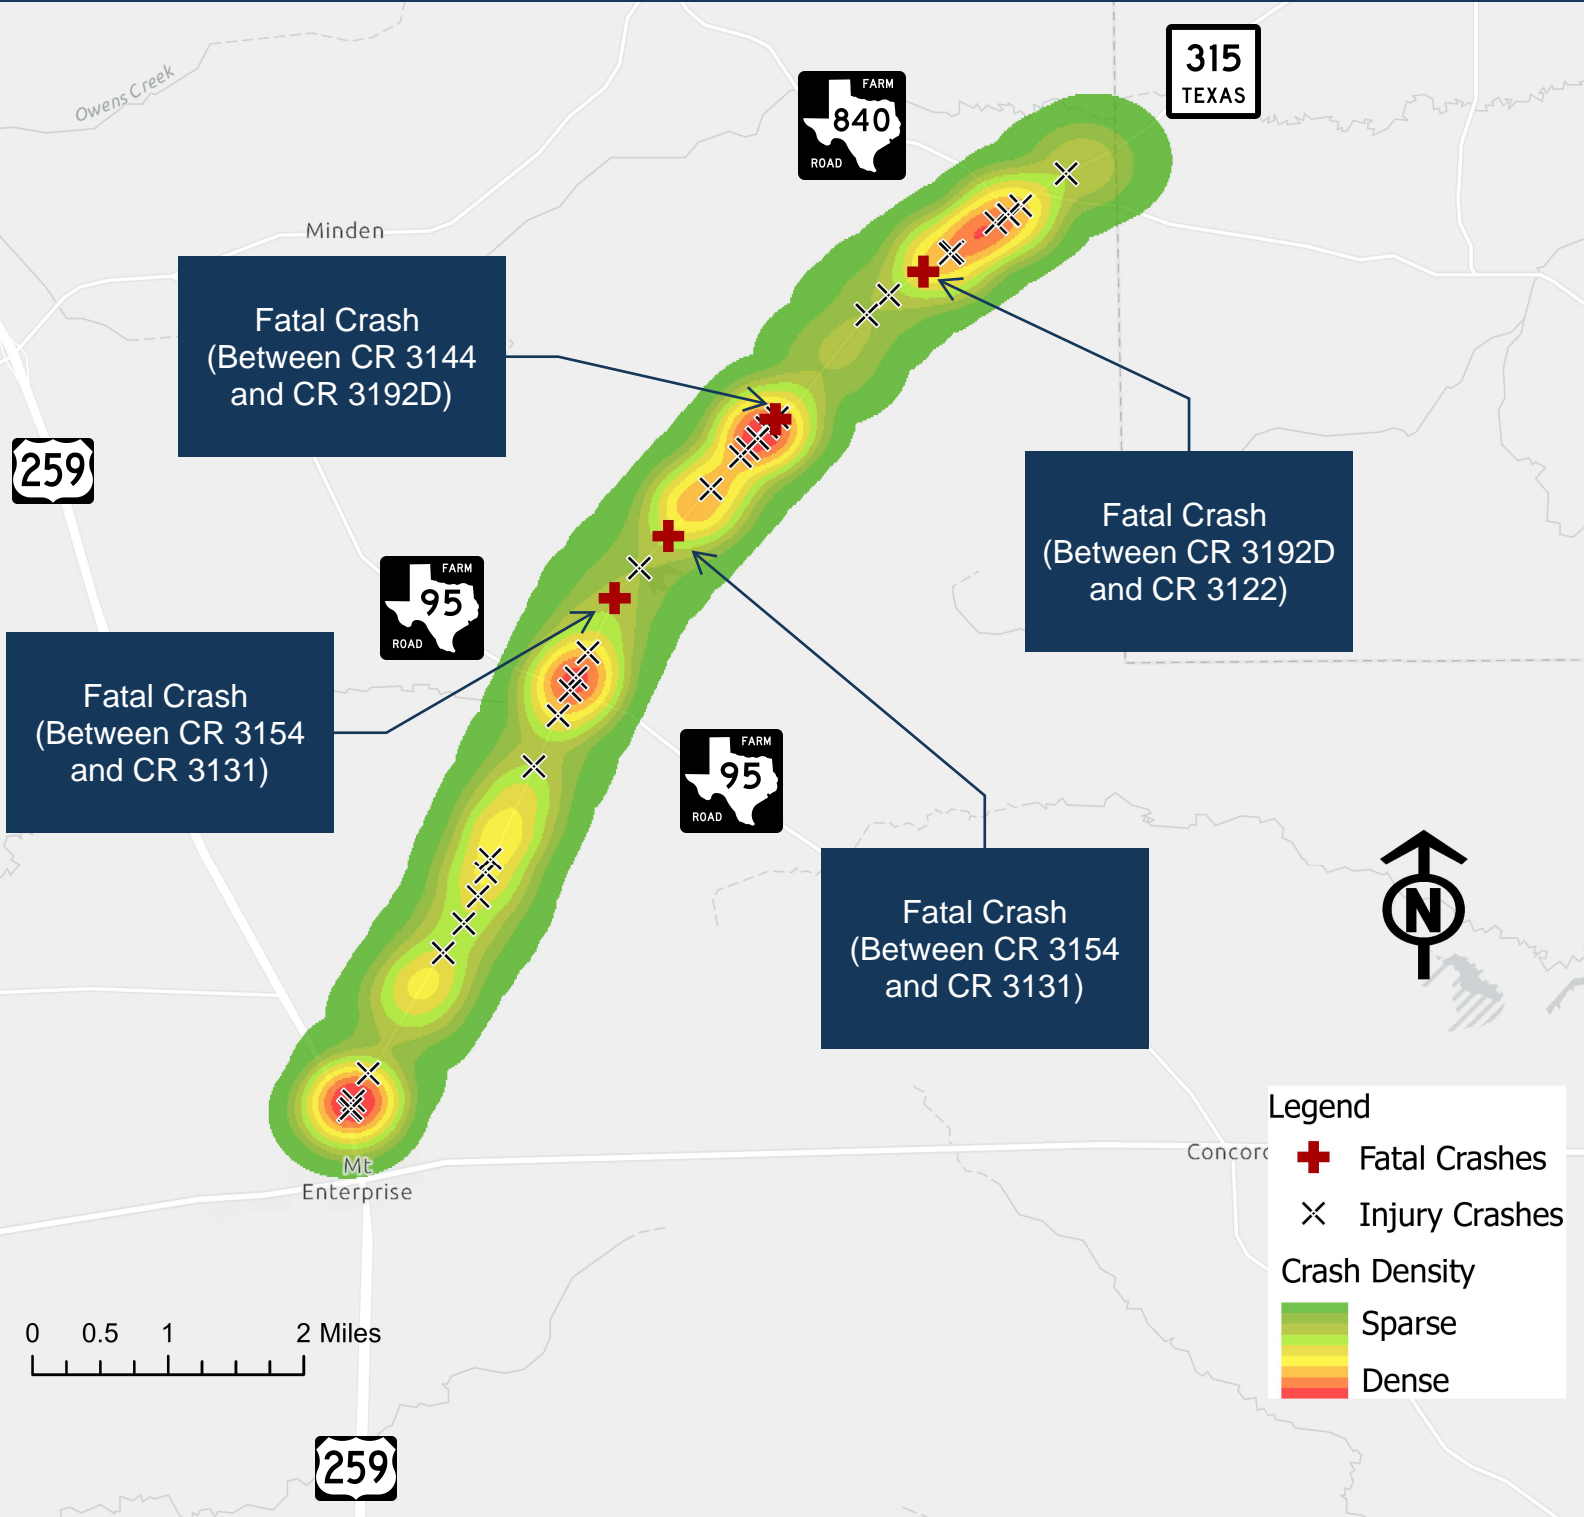

Crash Heat Map (2017-2022)

Crash Statistics

82 Total Crashes

67% Non-intersection Related

40% Injury Reported and 5% Fatality Reported

Legend

- + Fatal Crashes
- × Injury Crashes

Crash Density

- Sparse
- Dense