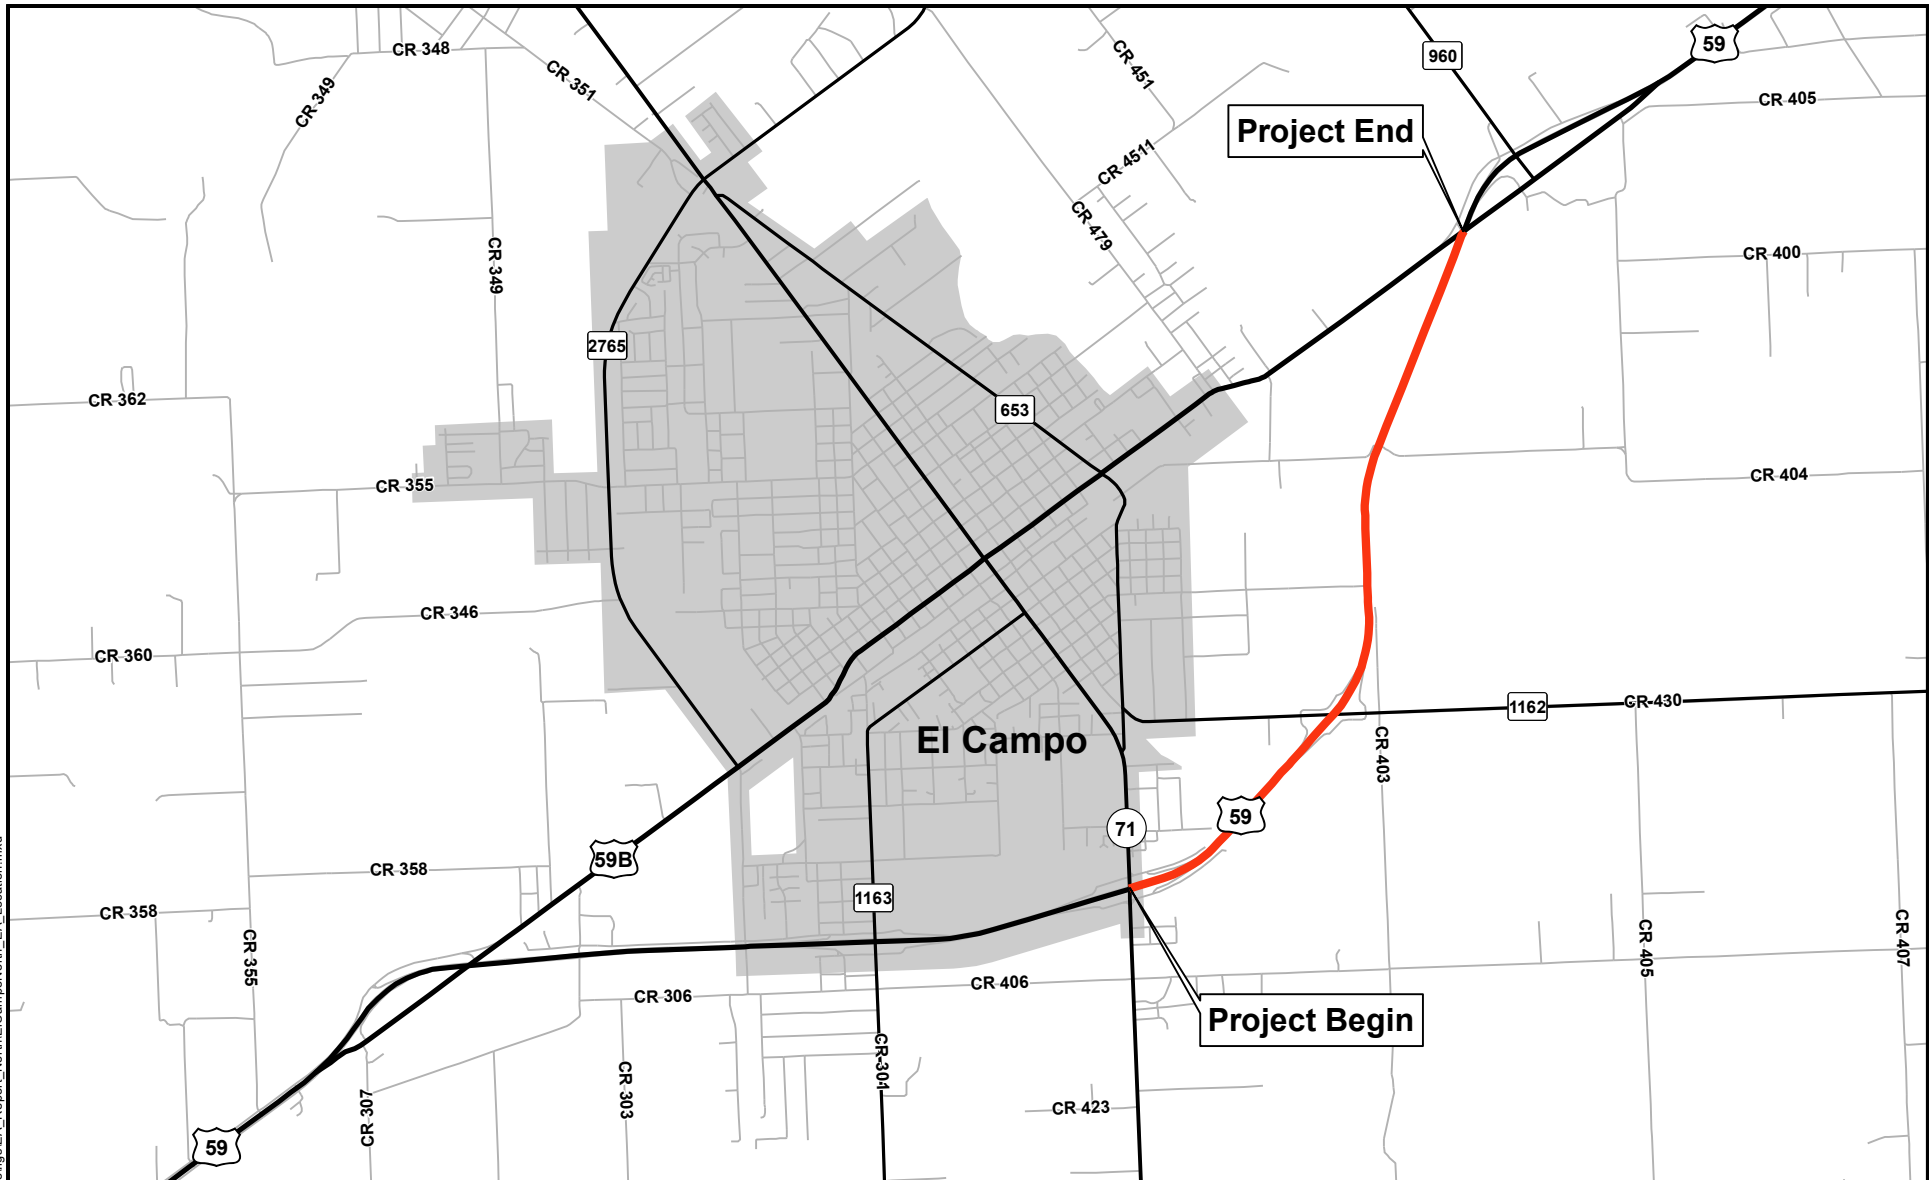

T:\GIS_Data_Sens\US59\US59atElCampo\geofigs\EA_Report_North\ElCampoNorth_EA_Location.mxd

- Project Limits
- City Boundary

Exhibit 1 Project Location Map

US 59: SH 71 to
Business 59 north of El Campo

EL CAMPO, WHARTON COUNTY, TEXAS
CSJs: 0089-06-081, 0089-07-133