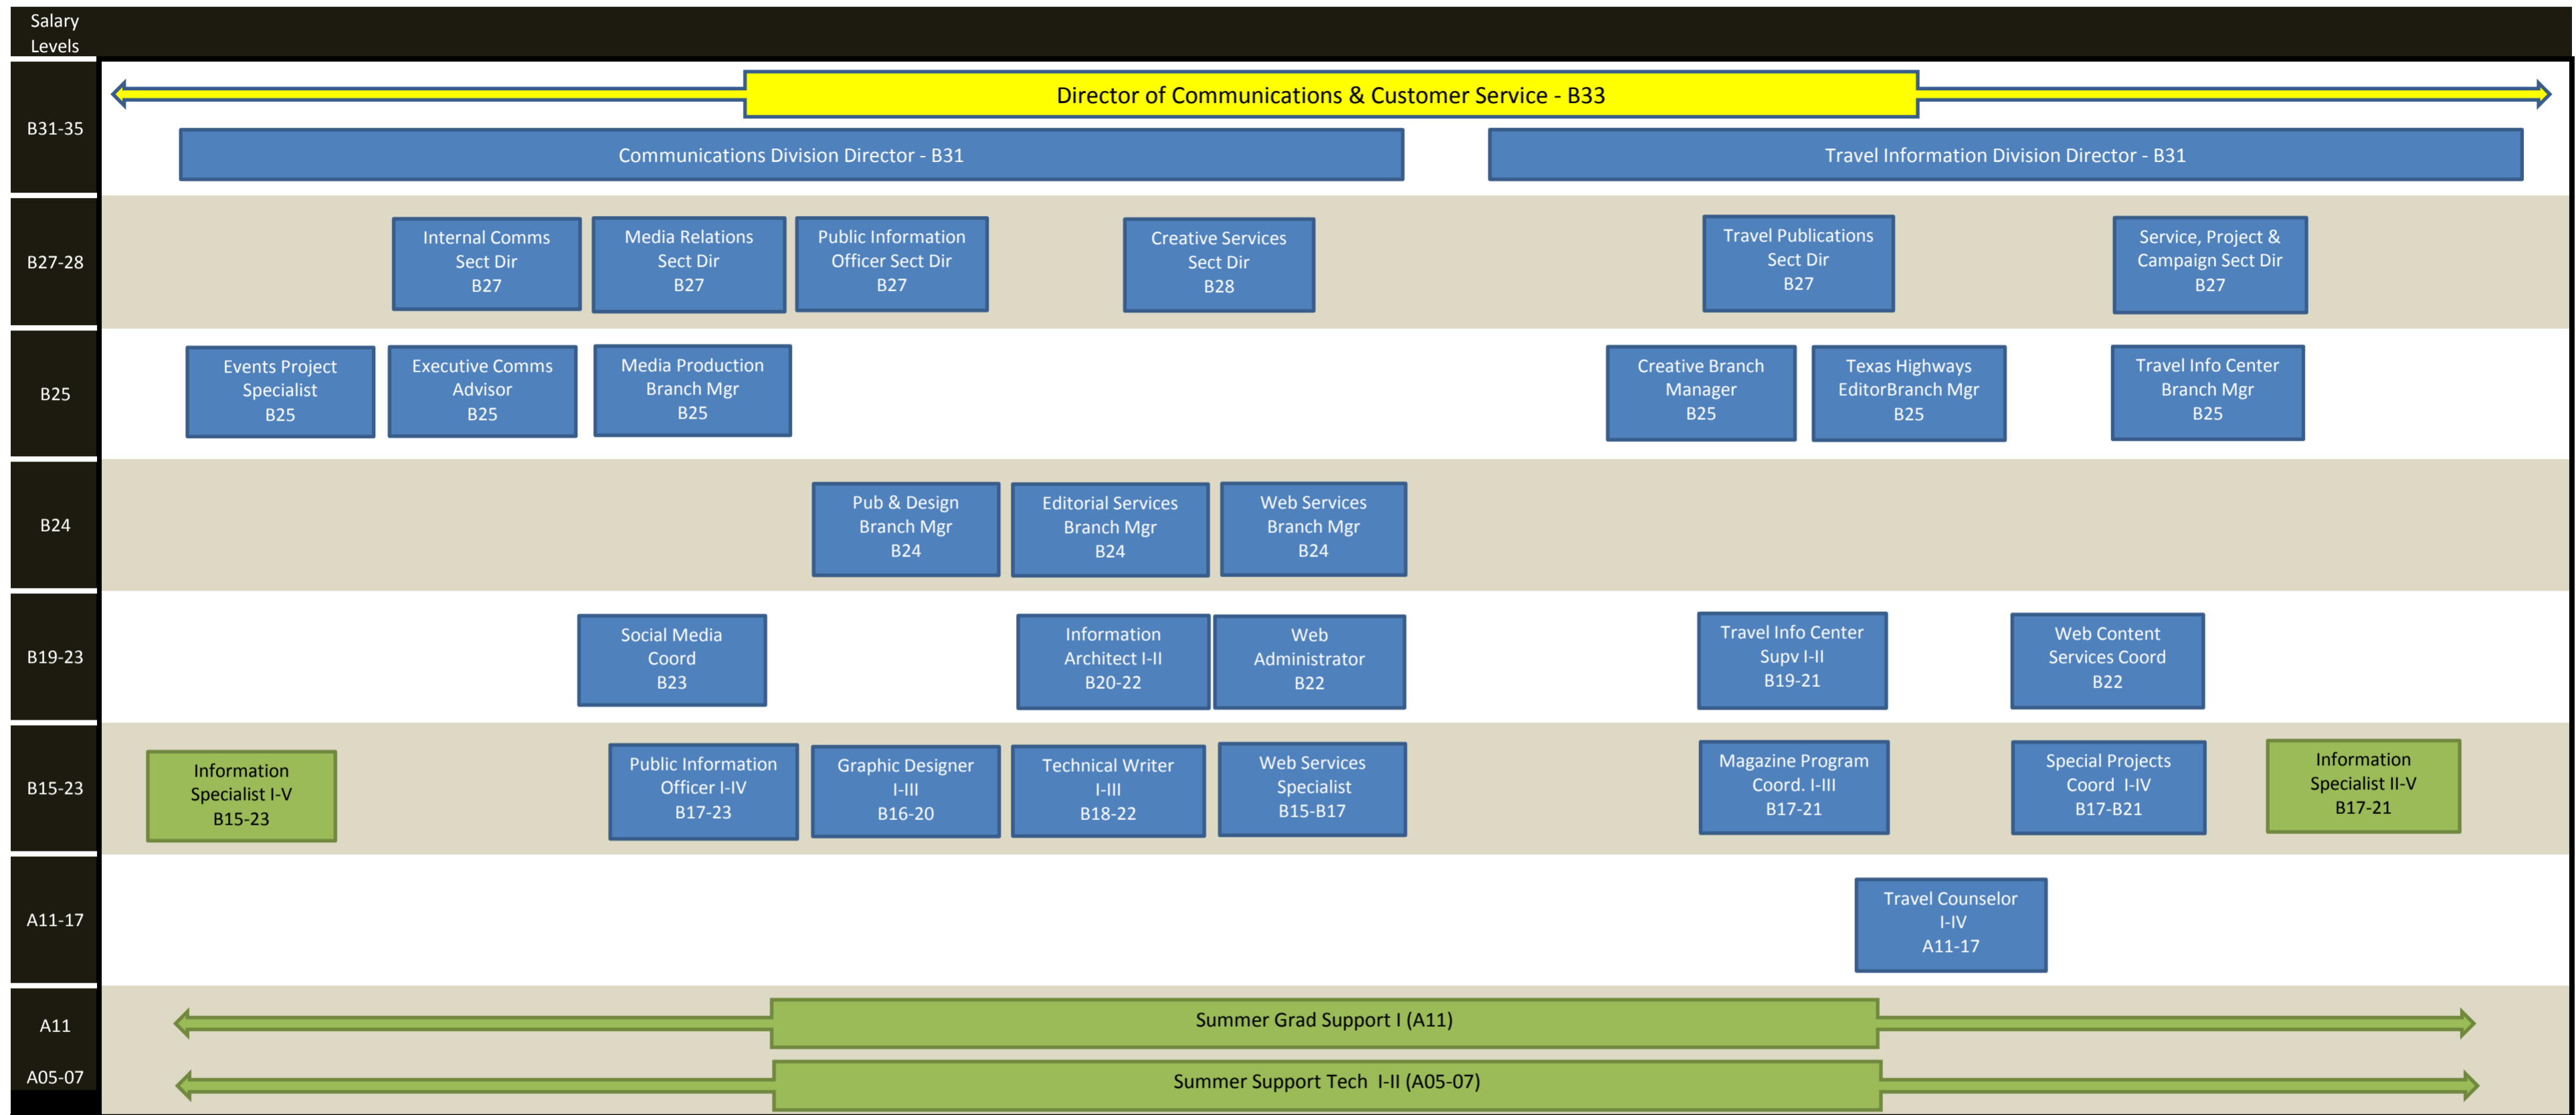

Communications and Information - Category Career Path

Note: This is only an EXAMPLE of potential career paths. Use it as a guide for the path that supports your goals.

Yellow = Administration

Blue = Division only

Green = May also be a district position but not included on district career path(s)