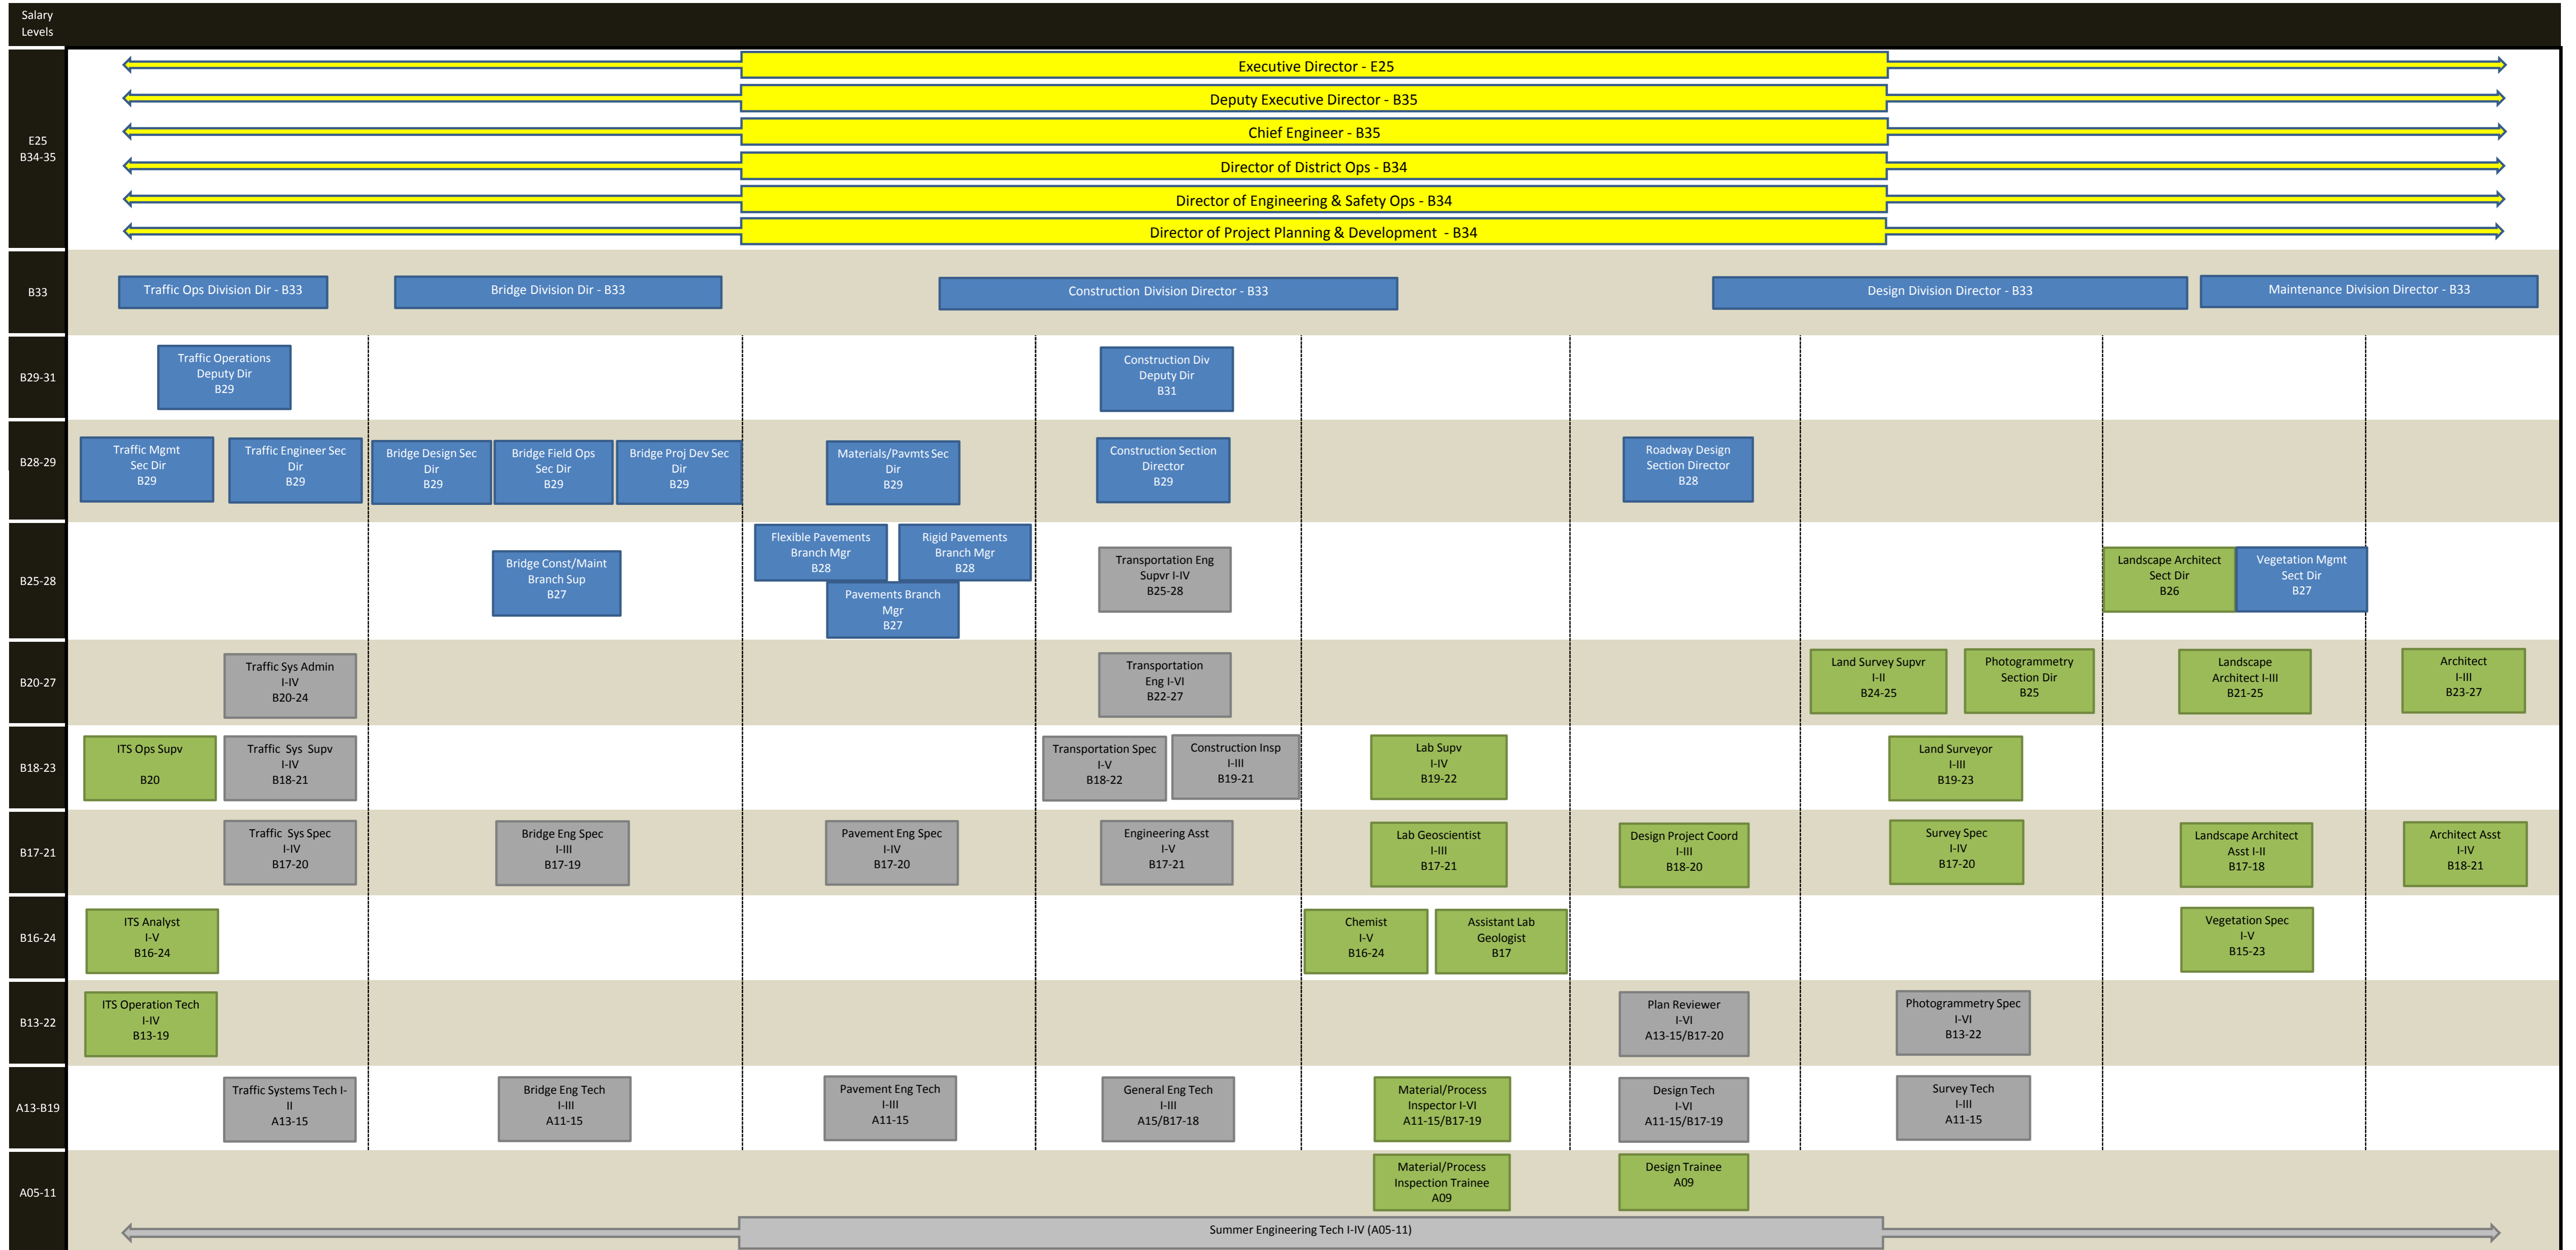

Engineering and Design - Category Career Path

Note: This is only an EXAMPLE of potential career paths. Use it as a guide for the path that supports your goals.

Yellow = Administration
 Blue = Division only
 Grey = Also found on district career path(s)
 Green = May also be a district position but not included on district career path(s)