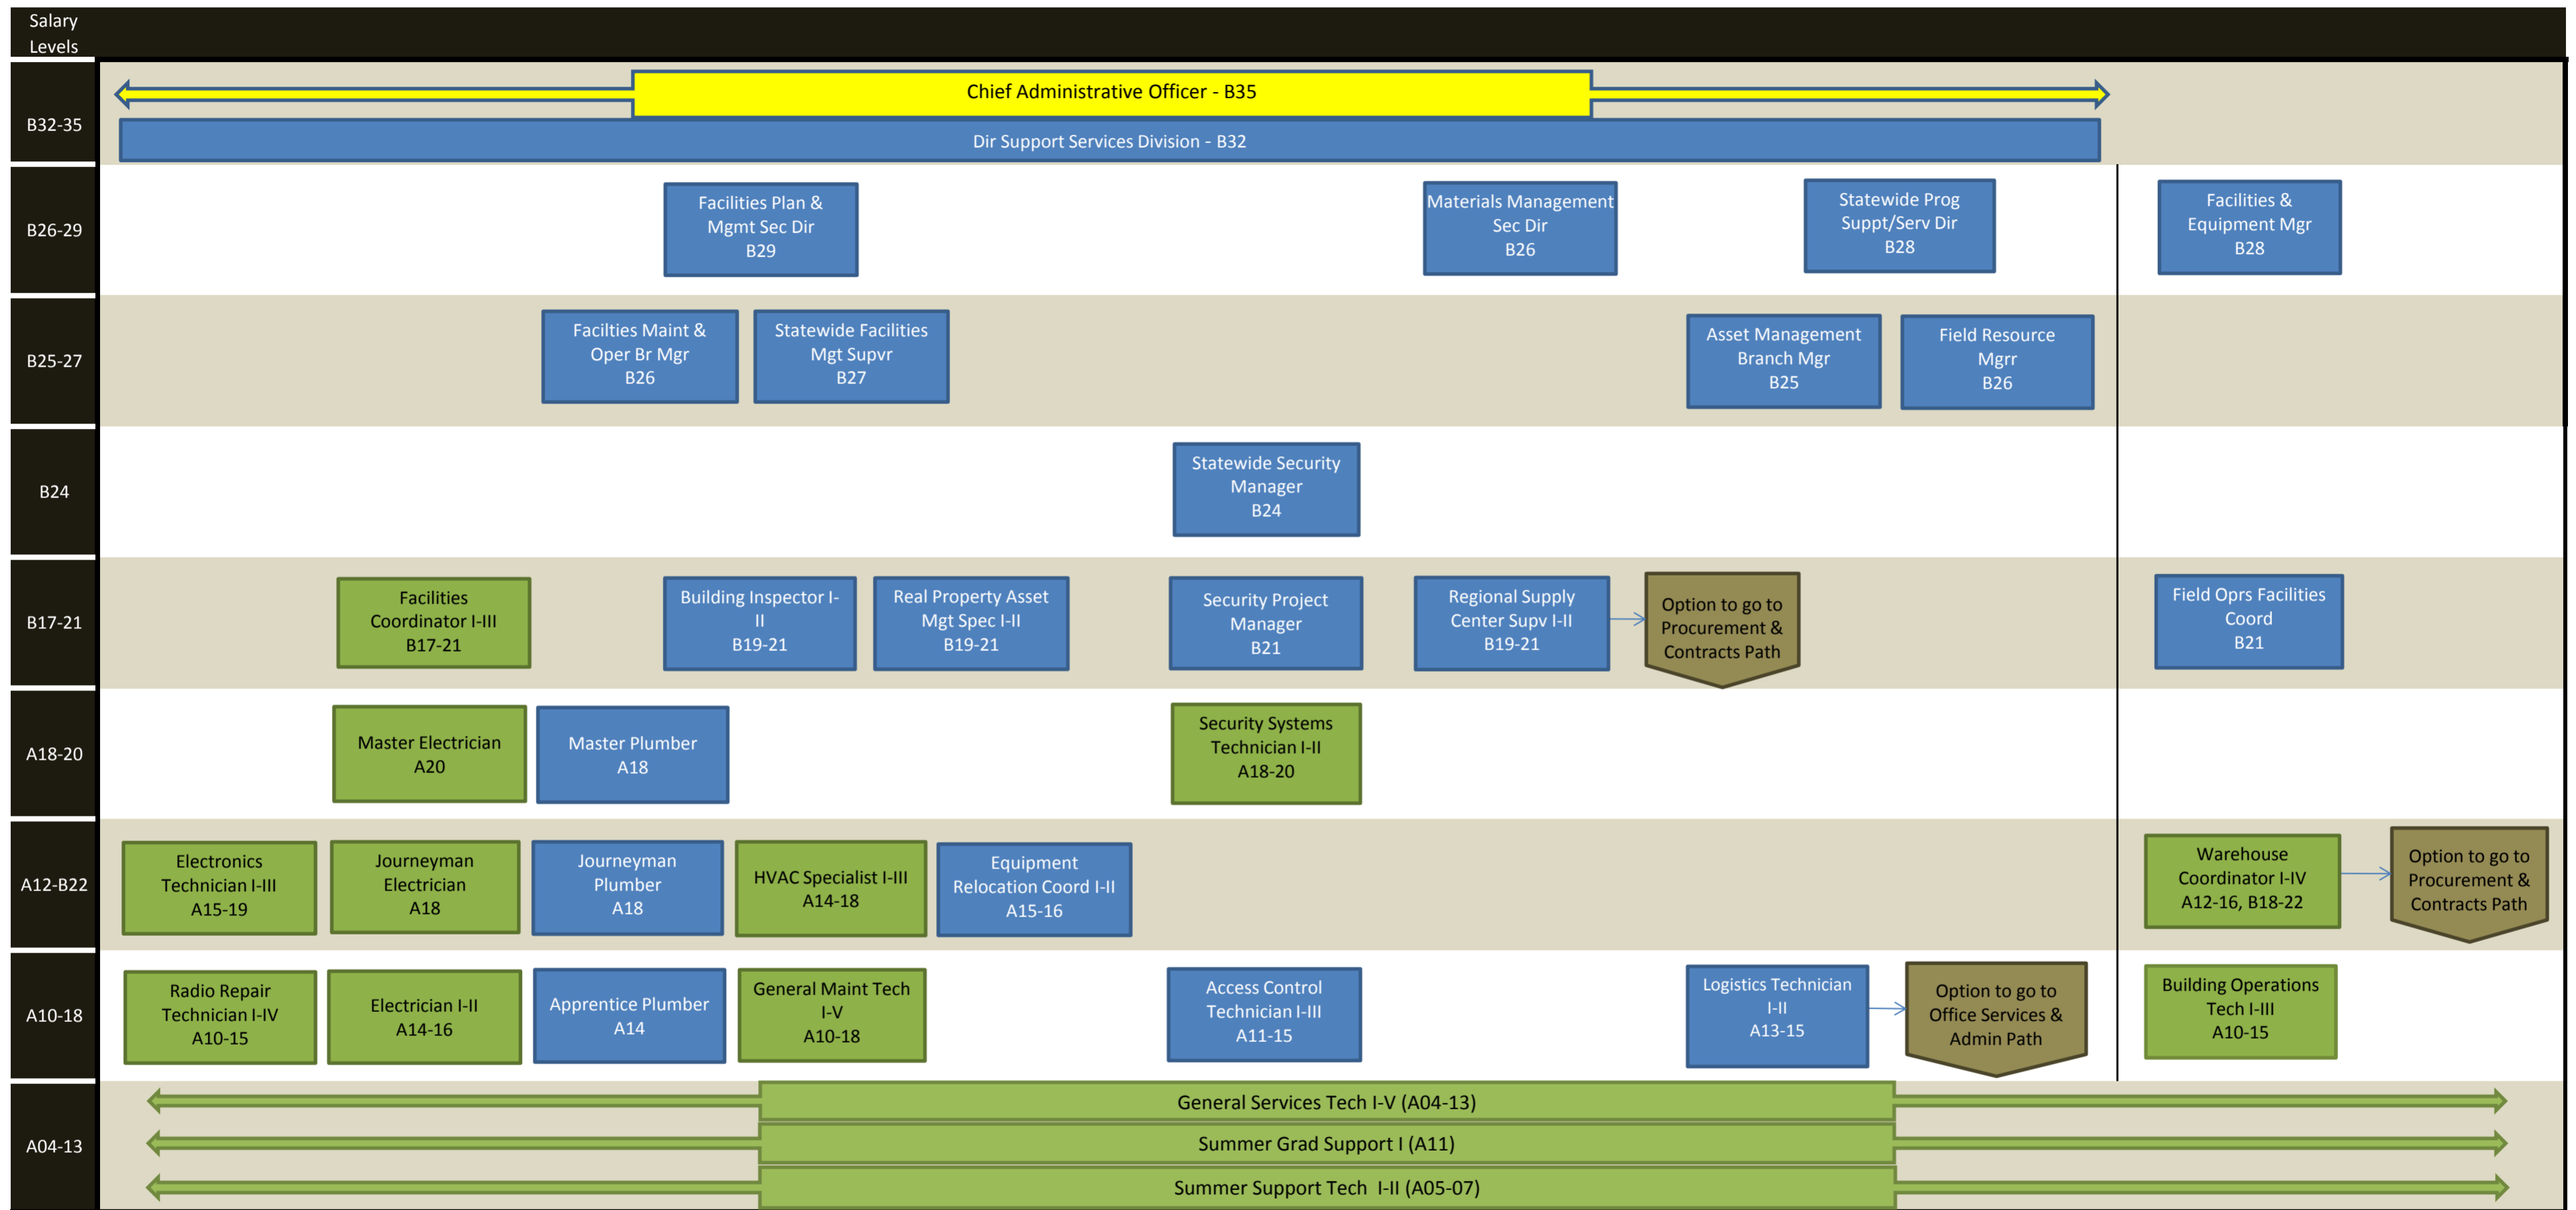

Facilities Management and Maintenance - Category Career Path

Note: This is only an EXAMPLE of potential career paths. Use it as a guide for the path that supports your goals.

Yellow = Administration

Blue = Division only

Green = May also be a district position but not included on district career path(s)